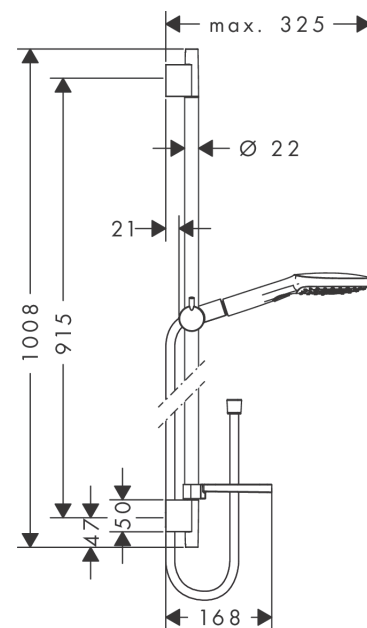

Raindance Select E

Shower set 120 3jet with shower bar 90 cm and soap dish

Surfaces: **White/Chrome** Article Number: **26621400**

Description

product features

- consists of: hand shower, shower bar, shower hose, slider, soap dish
- shower head size: 120 mm
- spray type: RainAir, Rain, Whirl
- convenient diversion via Select button
- 90° position adjustable hand shower holder, pivots left and right, up and down
- maximum flow rate at 3 bar: 14,4 l/min
- minimum flow pressure: 1 bar
- pivot connector prevent hose from tangling
- wall mounting: screw fastening
- wall supports of plastic
- shower bar diameter: 22 mm
- profile stand pipe: round

Technology

Product image

Scale drawing

Raindance Select E
Shower set 120 3jet with shower bar 90 cm and soap dish
 Surfaces: **White/Chrome** Article Number: **26621400**

Flowchart

The consumption was measured in combination with the appropriate fittings (thermostat/mixer/in-wall valve) to reflect actual application in practice.

Exploded Drawing

Year of production: >10/12

Raindance Select E

Shower set 120 3jet with shower bar 90 cm and soap dish

Surfaces: **White/Chrome** Article Number: **26621400**

Spare part list

Year of production: >10/12

Pos.	Description	Article Number	Price	PU
1	cover	97709000	-	1
2	wall support	96275000	-	1
3	tile-matching-disk 7 mm	97450000	-	1
4	mounting set	96179000	-	1
5	support, assy	97651000	-	1
6	soap dish	26519000	-	1
7	clip for Casetta, Ø 22 mm	96189000	-	1
8	handshower	26520400	-	1
9	filter insert	97708000	-	1
10	shower hose Isiflex'B 1,60 m	28276000	-	1