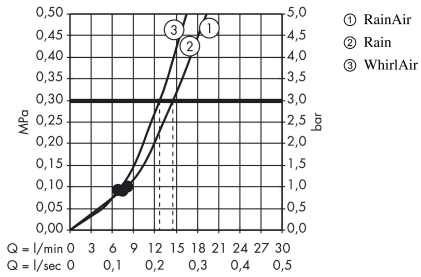

Raindance Select E

Shower set 120 3jet with shower bar 90 cm and soap dish

Surfaces: **White/Chrome** Article Number: **26621400**

Description

product features

- consists of: hand shower, shower bar, shower hose, slider, soap dish
- shower head size: 120 mm
- spray type: RainAir, Rain, Whirl
- convenient diversion via Select button
- 90° position adjustable hand shower holder, pivots left and right, up and down
- maximum flow rate at 3 bar: 14,4 l/min
- minimum flow pressure: 1 bar
- pivot connector prevent hose from tangling
- wall mounting: screw fastening
- wall supports of plastic
- shower bar diameter: 22 mm
- profile stand pipe: round

Technology

Product image

Scale drawing

Raindance Select E
Shower set 120 3jet with shower bar 90 cm and soap dish
 Surfaces: **White/Chrome** Article Number: **26621400**

Flowchart

The consumption was measured in combination with the appropriate fittings (thermostat/mixer/in-wall valve) to reflect actual application in practice.

Raindance Select E
Shower set 120 3jet with shower bar 90 cm and soap dish
 Surfaces: **White/Chrome** Article Number: **26621400**

Installation examples

Raindance Select E
Shower set 120 3jet with shower bar 90 cm and soap dish
 Surfaces: **White/Chrome** Article Number: **26621400**