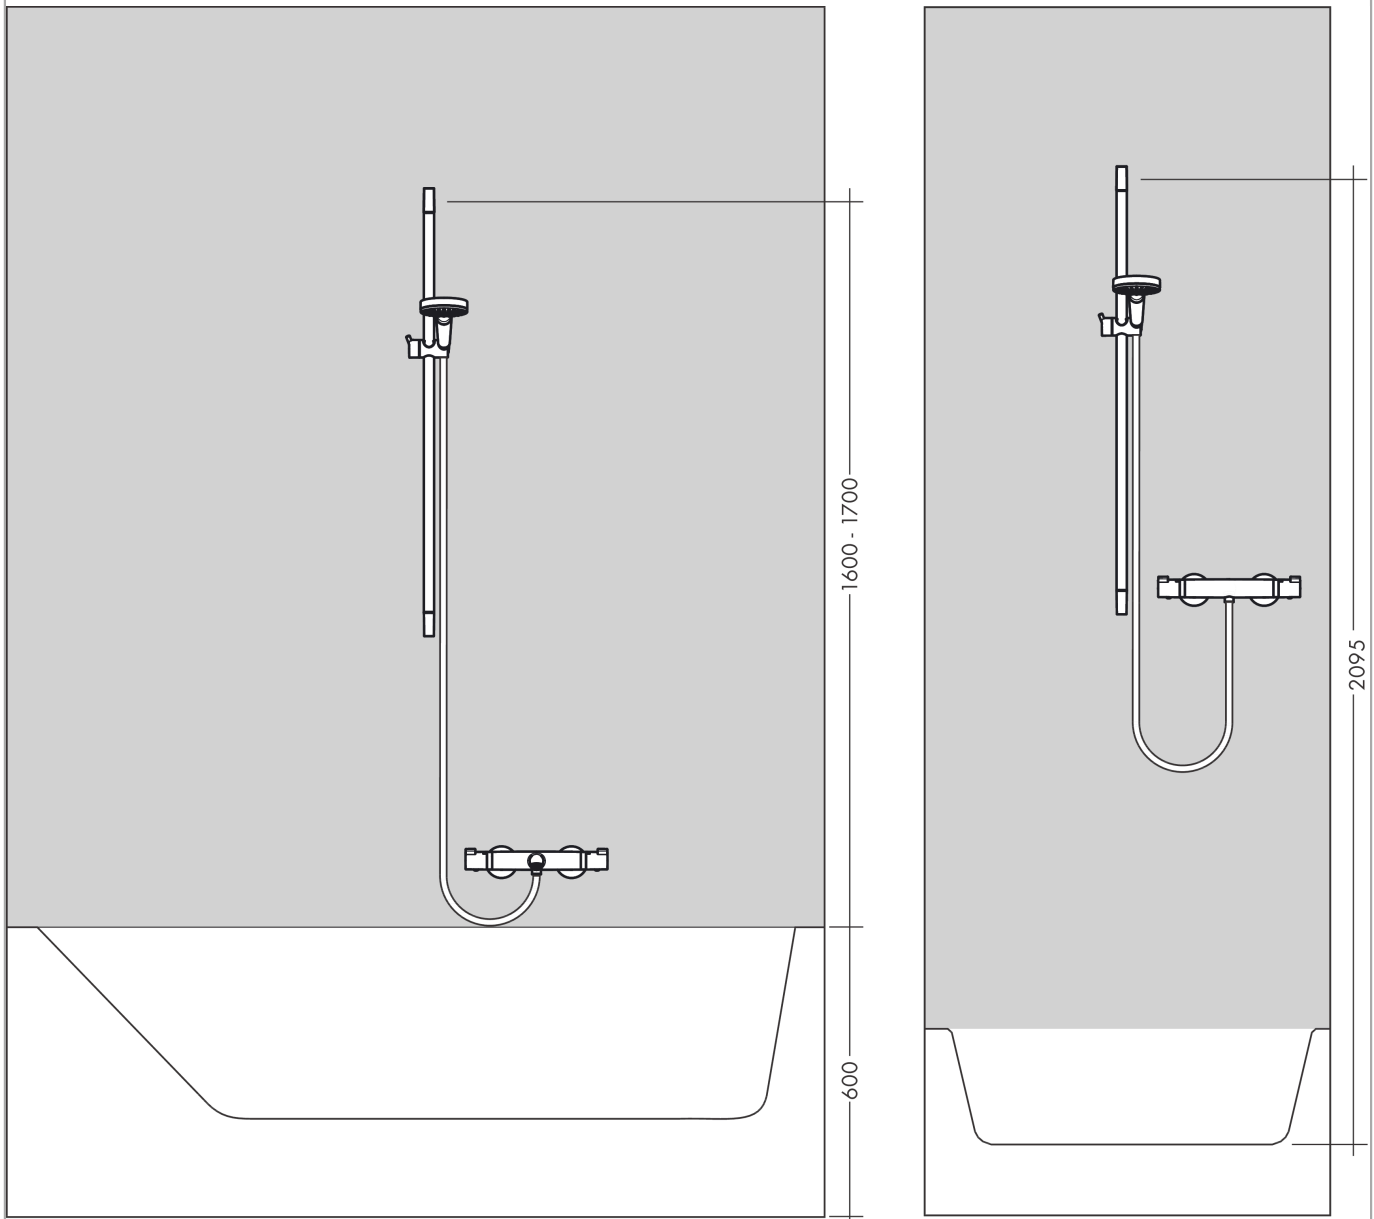

Raindance Select E

Shower set 120 3jet with shower bar 90 cm and soap dish

Surfaces: **White/Chrome** Article Number: **26621400**

Description

product features

- consists of: hand shower, shower bar, shower hose, slider, soap dish
- shower head size: 120 mm
- spray type: RainAir, Rain, Whirl
- convenient diversion via Select button
- 90° position adjustable hand shower holder, pivots left and right, up and down
- maximum flow rate at 3 bar: 14,4 l/min
- minimum flow pressure: 1 bar
- pivot connector prevent hose from tangling
- wall mounting: screw fastening
- wall supports of plastic
- shower bar diameter: 22 mm
- profile stand pipe: round

Technology

Product image

Scale drawing

Raindance Select E
Shower set 120 3jet with shower bar 90 cm and soap dish
 Surfaces: **White/Chrome** Article Number: **26621400**

Flowchart

The consumption was measured in combination with the appropriate fittings (thermostat/mixer/in-wall valve) to reflect actual application in practice.

Raindance Select E
Shower set 120 3jet with shower bar 90 cm and soap dish
 Surfaces: **White/Chrome** Article Number: **26621400**

Installation examples

Raindance Select E
Shower set 120 3jet with shower bar 90 cm and soap dish
 Surfaces: **White/Chrome** Article Number: **26621400**

Exploded Drawing

Year of production: >10/12

Raindance Select E

Shower set 120 3jet with shower bar 90 cm and soap dish

Surfaces: **White/Chrome** Article Number: **26621400**

Spare part list

Year of production: >10/12