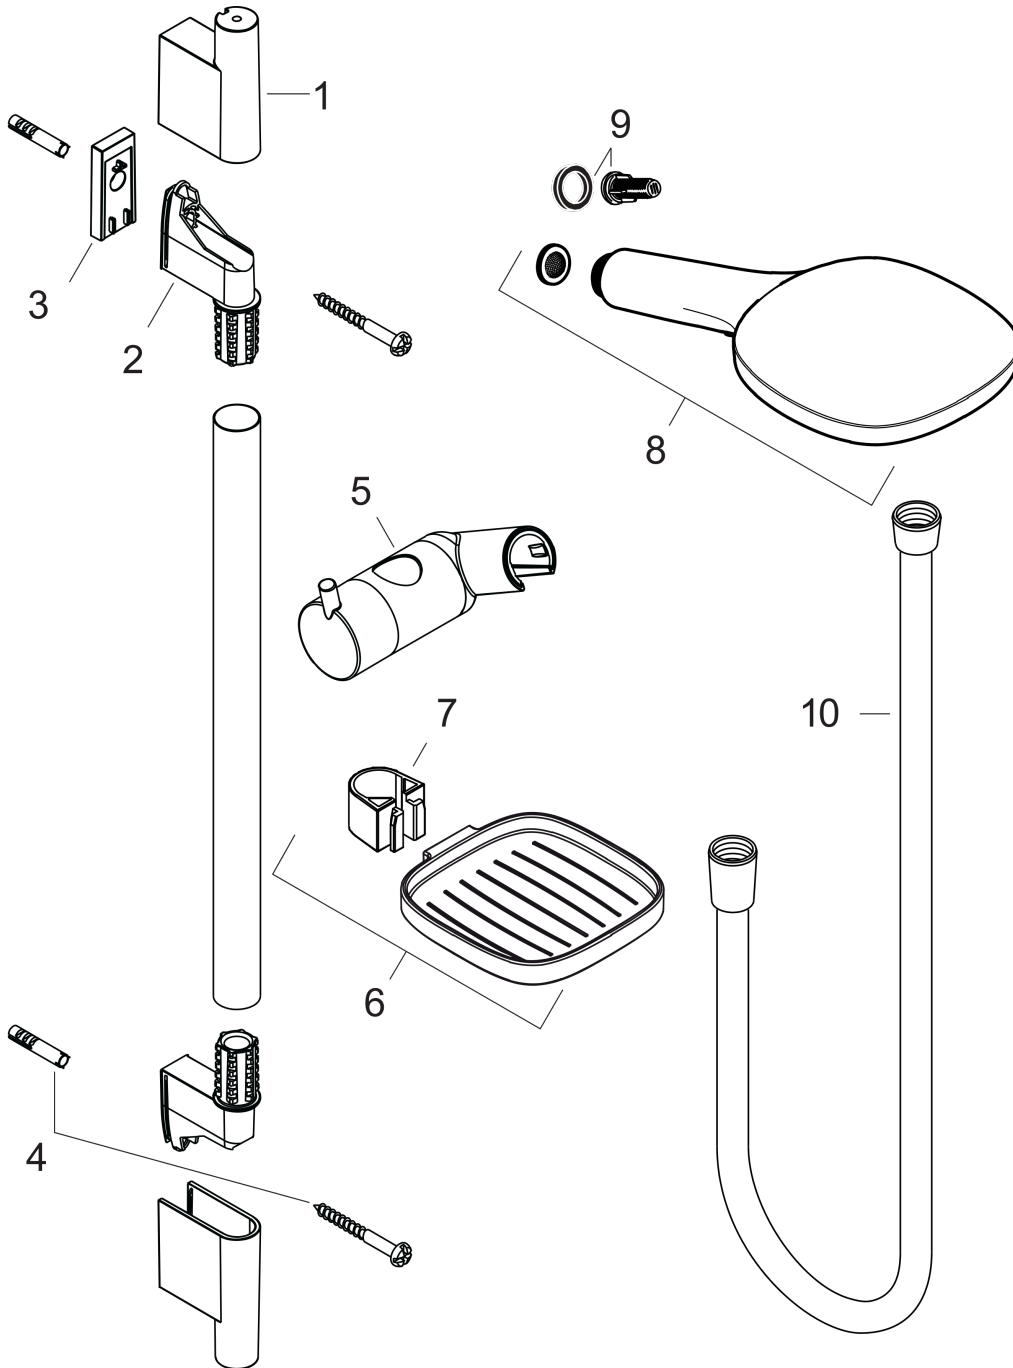

Raindance Select E

Shower set 120 3jet with shower bar 90 cm and soap dish

Surfaces: **White/Chrome** Article Number: **26621400**

Description

product features

- consists of: hand shower, shower bar, shower hose, slider, soap dish
- shower head size: 120 mm
- spray type: RainAir, Rain, Whirl
- convenient diversion via Select button
- 90° position adjustable hand shower holder, pivots left and right, up and down
- maximum flow rate at 3 bar: 14,4 l/min
- minimum flow pressure: 1 bar
- pivot connector prevent hose from tangling
- wall mounting: screw fastening
- wall supports of plastic
- shower bar diameter: 22 mm
- profile stand pipe: round

Technology

Product image

Scale drawing

Raindance Select E
Shower set 120 3jet with shower bar 90 cm and soap dish
 Surfaces: **White/Chrome** Article Number: **26621400**

Flowchart

The consumption was measured in combination with the appropriate fittings (thermostat/mixer/in-wall valve) to reflect actual application in practice.

Raindance Select E
Shower set 120 3jet with shower bar 90 cm and soap dish
 Surfaces: **White/Chrome** Article Number: **26621400**

Installation examples

Raindance Select E
Shower set 120 3jet with shower bar 90 cm and soap dish
 Surfaces: **White/Chrome** Article Number: **26621400**

Exploded Drawing

Year of production: >10/12

Raindance Select E

Shower set 120 3jet with shower bar 90 cm and soap dish

Surfaces: **White/Chrome** Article Number: **26621400**

Spare part list

Year of production: >10/12