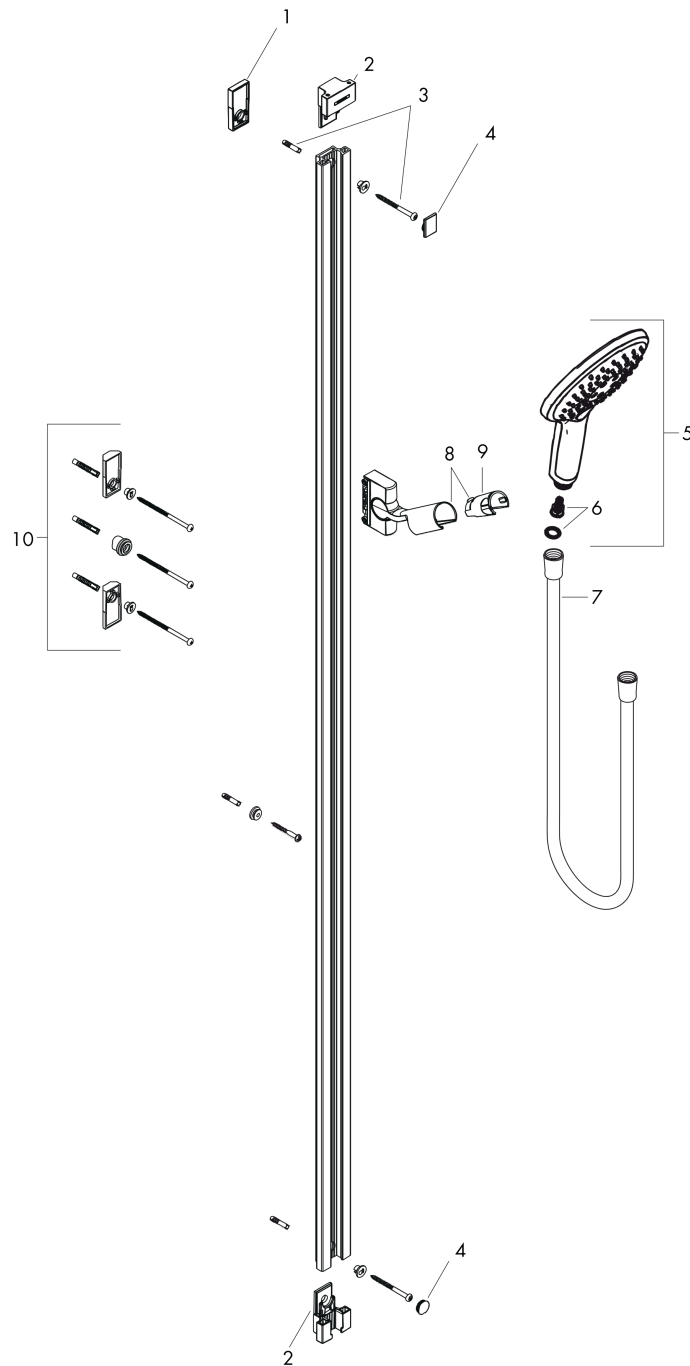

Raindance Select S

Shower set 150 3jet with shower bar 90 cm

Finish: **White/Chrome** Article Number: **26626400**

Description

product features

- consists of: hand shower, shower bar, shower hose, slider
- shower head size: 150 mm
- spray type: RainAir, CaresseAir, Mix
- convenient spray selection via Select button
- 90° position adjustable hand shower holder, pivots left and right, up and down
- maximum flow rate at 3 bar: 16,4 l/min
- minimum flow pressure: 1 bar
- operating pressure: min. 1 bar/max. 6 bar
- pivot connector prevents hose from tangling
- wall mounting: screw fastening
- wall supports made of plastic
- surface shower bar: white
- pipe length: 995 mm
- bar width: 23 mm
- profile pipe: square
- drilling distance 915 mm

Technology

Product image

Scale drawing

Raindance Select S
Shower set 150 3jet with shower bar 90 cm
 Finish: **White/Chrome** Article Number: **26626400**

Flowchart

The consumption was measured in combination with the appropriate fittings (thermostat/mixer/ in-wall valve) to reflect actual application in practice.

Raindance Select S
Shower set 150 3jet with shower bar 90 cm
 Finish: **White/Chrome** Article Number: **26626400**

Installation examples

Raindance Select S
Shower set 150 3jet with shower bar 90 cm
 Finish: **White/Chrome** Article Number: **26626400**

Exploded Drawing

Year of production: >01/12

Raindance Select S
Shower set 150 3jet with shower bar 90 cm
 Finish: **White/Chrome** Article Number: **26626400**

Spare part list

Year of production: >01/12

Pos.	Description	Article Number	Price	PU
1	tile-matching-disk 7 mm	98993000	-	1
2	wall support cpl.	98518000	€ 36,89	1
3	mounting set	96179000	€ 11,66	1
4	set of covers	98519000	€ 18,80	1
5	handshower	28587400	-	1
6	filter insert	97708000	€ 5,36	1
7	shower hose Isiflex'B 1,60 m	28276000	-	1
8	support, assy	98520000	€ 88,54	1
9	guide	98918000	€ 3,33	1
10	corner fitting set	28694000	-	1