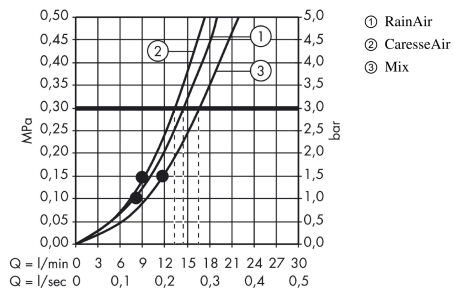

Raindance Select S

Shower set 150 3jet with shower bar 90 cm

Finish: **White/Chrome** Article Number: **26626400**

Description

product features

- consists of: hand shower, shower bar, shower hose, slider
- shower head size: 150 mm
- spray type: RainAir, CaresseAir, Mix
- convenient spray selection via Select button
- 90° position adjustable hand shower holder, pivots left and right, up and down
- maximum flow rate at 3 bar: 16,4 l/min
- minimum flow pressure: 1 bar
- operating pressure: min. 1 bar/max. 6 bar
- pivot connector prevents hose from tangling
- wall mounting: screw fastening
- wall supports made of plastic
- surface shower bar: white
- pipe length: 995 mm
- bar width: 23 mm
- profile pipe: square
- drilling distance 915 mm

Technology

Product image

Scale drawing

Raindance Select S
Shower set 150 3jet with shower bar 90 cm
 Finish: **White/Chrome** Article Number: **26626400**

Flowchart

The consumption was measured in combination with the appropriate fittings (thermostat/mixer/ in-wall valve) to reflect actual application in practice.