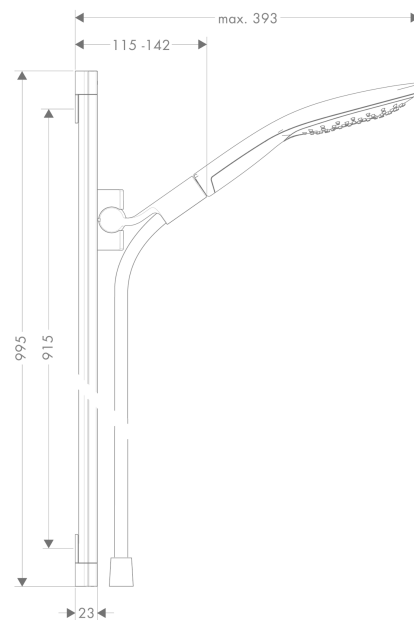

Raindance Select S

Shower set 150 3jet with shower bar 90 cm

Finish: **White/Chrome** Article Number: **26626400**

Description

product features

- consists of: hand shower, shower bar, shower hose, slider
- shower head size: 150 mm
- spray type: RainAir, CaresseAir, Mix
- convenient spray selection via Select button
- 90° position adjustable hand shower holder, pivots left and right, up and down
- maximum flow rate at 3 bar: 16,4 l/min
- minimum flow pressure: 1 bar
- operating pressure: min. 1 bar/max. 6 bar
- pivot connector prevents hose from tangling
- wall mounting: screw fastening
- wall supports made of plastic
- surface shower bar: white
- pipe length: 995 mm
- bar width: 23 mm
- profile pipe: square
- drilling distance 915 mm

Technology

Product image

Scale drawing

Raindance Select S
Shower set 150 3jet with shower bar 90 cm
 Finish: **White/Chrome** Article Number: **26626400**

Flowchart

The consumption was measured in combination with the appropriate fittings (thermostat/mixer/ in-wall valve) to reflect actual application in practice.

Raindance Select S
Shower set 150 3jet with shower bar 90 cm
 Finish: **White/Chrome** Article Number: **26626400**

Installation examples

Raindance Select S
Shower set 150 3jet with shower bar 90 cm
 Finish: **White/Chrome** Article Number: **26626400**

Exploded Drawing

Year of production: >01/12

Raindance Select S
Shower set 150 3jet with shower bar 90 cm
 Finish: **White/Chrome** Article Number: **26626400**

Spare part list

Year of production: >01/12

Pos.	Description	Article Number	Price	PU
1	tile-matching-disk 7 mm	98993000	-	1
2	wall support cpl.	98518000	€ 36,89	1
3	mounting set	96179000	€ 11,66	1
4	set of covers	98519000	€ 18,80	1
5	handshower	28587400	-	1
6	filter insert	97708000	€ 5,36	1
7	shower hose Isiflex'B 1,60 m	28276000	-	1
8	support, assy	98520000	€ 88,54	1
9	guide	98918000	€ 3,33	1
10	corner fitting set	28694000	-	1