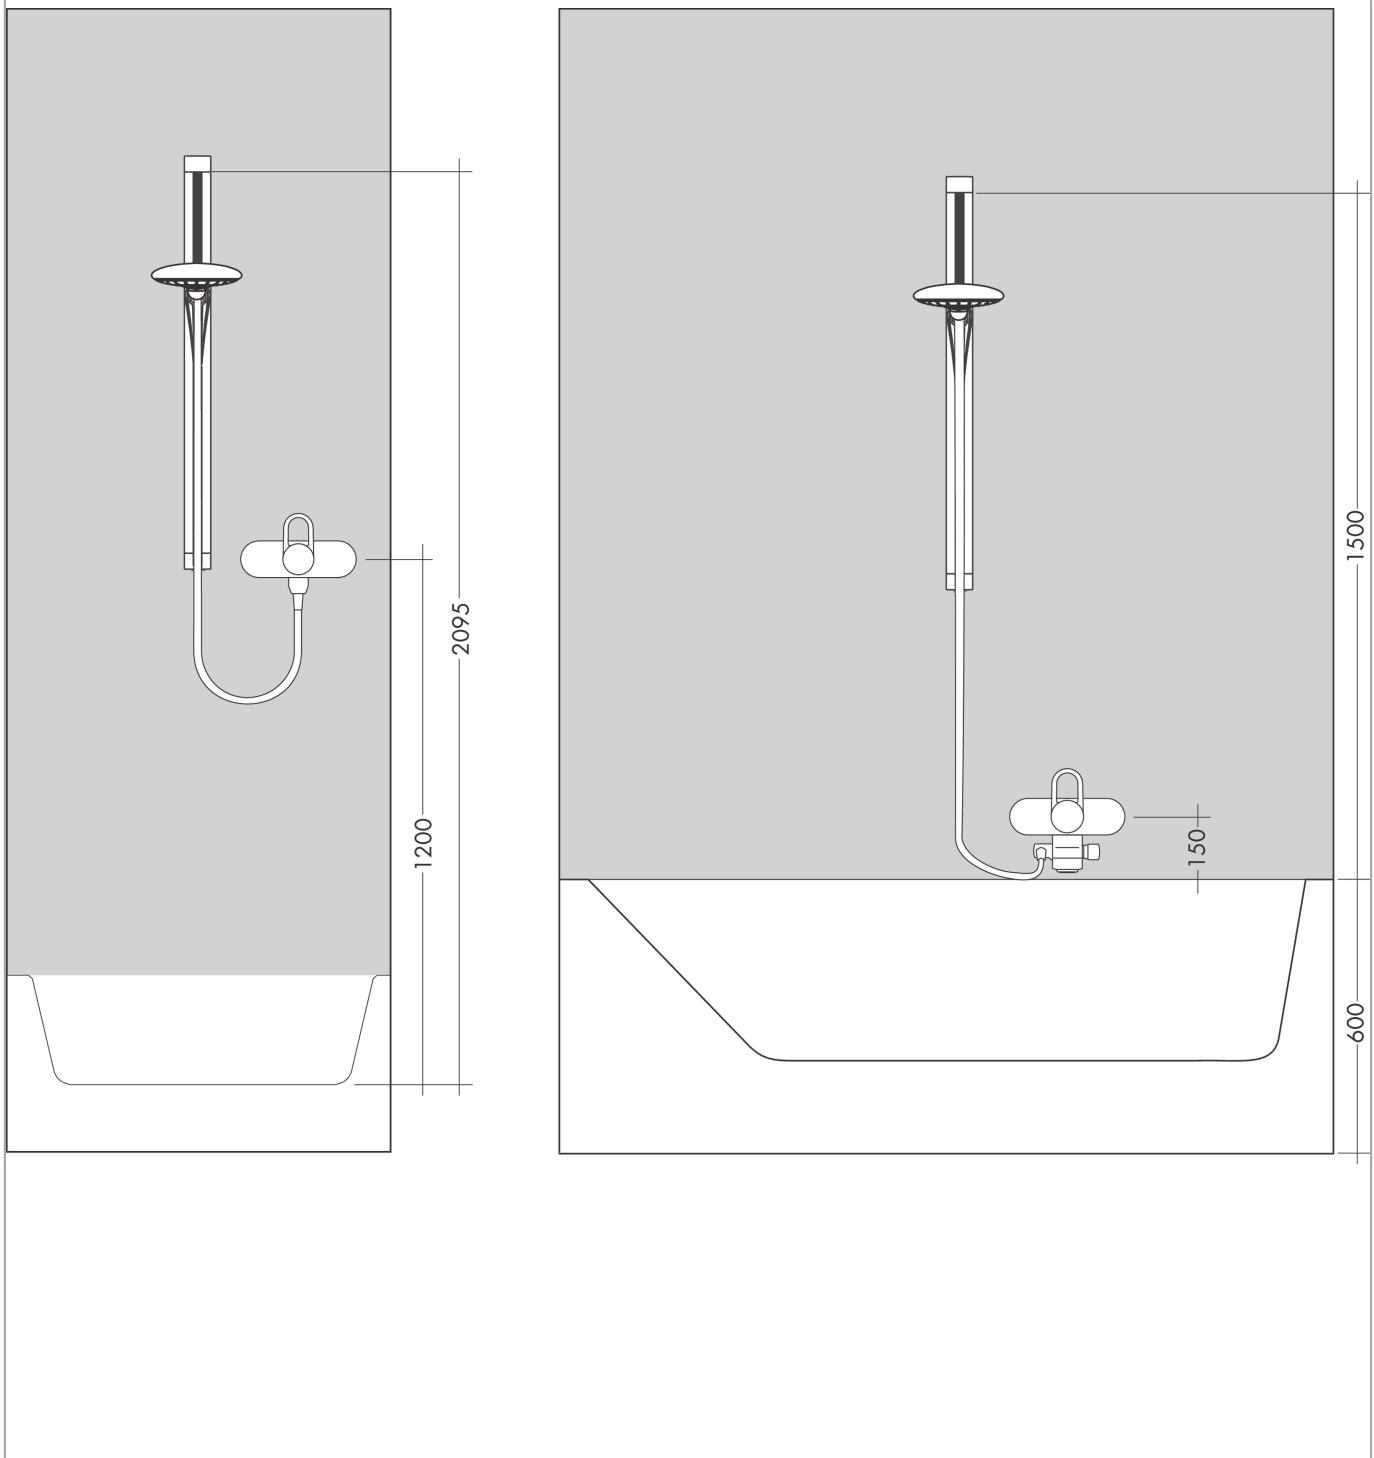

Raindance Select S

Shower set 150 3jet with shower bar 90 cm

Finish: **White/Chrome** Article Number: **26626400**

Description

product features

- consists of: hand shower, shower bar, shower hose, slider
- shower head size: 150 mm
- spray type: RainAir, CaresseAir, Mix
- convenient spray selection via Select button
- 90° position adjustable hand shower holder, pivots left and right, up and down
- maximum flow rate at 3 bar: 16,4 l/min
- minimum flow pressure: 1 bar
- operating pressure: min. 1 bar/max. 6 bar
- pivot connector prevents hose from tangling
- wall mounting: screw fastening
- wall supports made of plastic
- surface shower bar: white
- pipe length: 995 mm
- bar width: 23 mm
- profile pipe: square
- drilling distance 915 mm

Technology

Product image

Scale drawing

Raindance Select S
Shower set 150 3jet with shower bar 90 cm
 Finish: **White/Chrome** Article Number: **26626400**

Flowchart

The consumption was measured in combination with the appropriate fittings (thermostat/mixer/ in-wall valve) to reflect actual application in practice.

Raindance Select S
Shower set 150 3jet with shower bar 90 cm
 Finish: **White/Chrome** Article Number: **26626400**

Installation examples

Raindance Select S
Shower set 150 3jet with shower bar 90 cm
 Finish: **White/Chrome** Article Number: **26626400**

Exploded Drawing

Year of production: >01/12

Raindance Select S
Shower set 150 3jet with shower bar 90 cm
 Finish: **White/Chrome** Article Number: **26626400**

Spare part list

Year of production: >01/12

Pos.	Description	Article Number	Price	PU
1	tile-matching-disk 7 mm	98993000	-	1
2	wall support cpl.	98518000	€ 36,89	1
3	mounting set	96179000	€ 11,66	1
4	set of covers	98519000	€ 18,80	1
5	handshower	28587400	-	1
6	filter insert	97708000	€ 5,36	1
7	shower hose Isiflex'B 1,60 m	28276000	-	1
8	support, assy	98520000	€ 88,54	1
9	guide	98918000	€ 3,33	1
10	corner fitting set	28694000	-	1