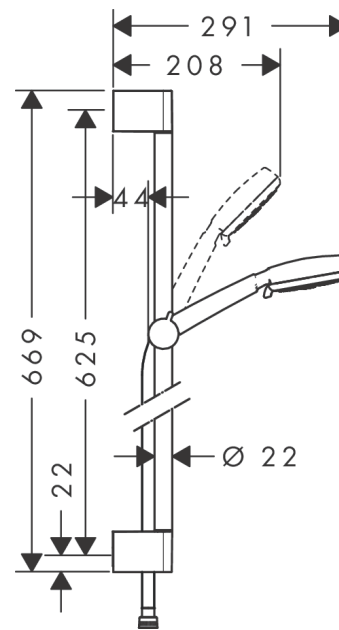

### Shower set Multi with shower bar 65 cm

Surfaces: **White/Chrome** Article Number: **26650400**

##### product features

- consists of: hand shower, shower bar, shower hose, slider
- shower head size: 100 mm
- spray type: Rain, TurboRain, Massage spray
- spray type adjustment by turning spray disc
- without pivot joints
- slide inclination angle can be adjusted by 45°
- maximum flow rate at 3 bar: 19 l/min
- the adjustable handshower holder on this model should not be used with a handshower with a spray face larger than 125 mm in diameter
- wall supports of plastic

#### Scale drawing

**Crometta 100**  
**Shower set Multi with shower bar 65 cm**  
 Surfaces: **White/Chrome** Article Number: **26650400**

Installation examples