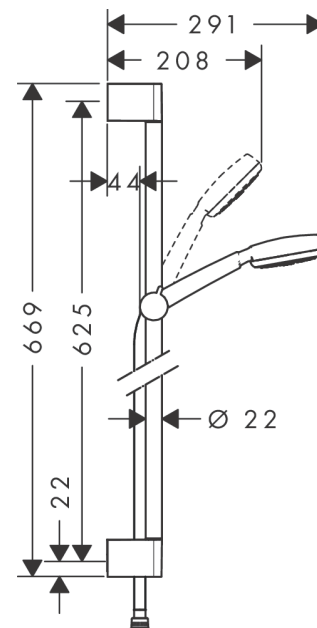

### Shower set 1jet with shower bar 65 cm

Surfaces: **White/Chrome** Article Number: **26652400**

##### product features

- consists of: hand shower, shower bar, shower hose, slider
- shower head size: 100 mm
- spray type: Rain
- without pivot joints
- slide inclination angle can be adjusted by 45°
- maximum flow rate at 3 bar: 16 l/min
- wall supports of plastic

#### Scale drawing

**Crometta 100**  
**Shower set 1jet with shower bar 65 cm**  
 Surfaces: **White/Chrome** Article Number: **26652400**

Installation examples