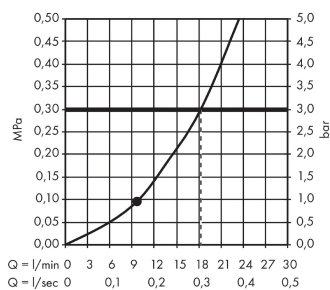

Crometta S

Overhead shower 240 1jet

Surfaces: **Chrome** Article Number: **26723000**

Description

product features

- spray type: Rain
- shower head size: 240 mm
- ball-joint: overhead shower angle adjustable
- flow rate Rain spray (at 3 bar): 18 l/min
- material spray disc: plastic
- installation: ceiling or wall
- connection thread G 1/2
- connection dimension: DN15

Technology

Product image

Scale drawing

Flowchart

The consumption was measured in combination with the appropriate fittings (thermosta/mixer/ in-wall valve) to reflect actual application in practice.