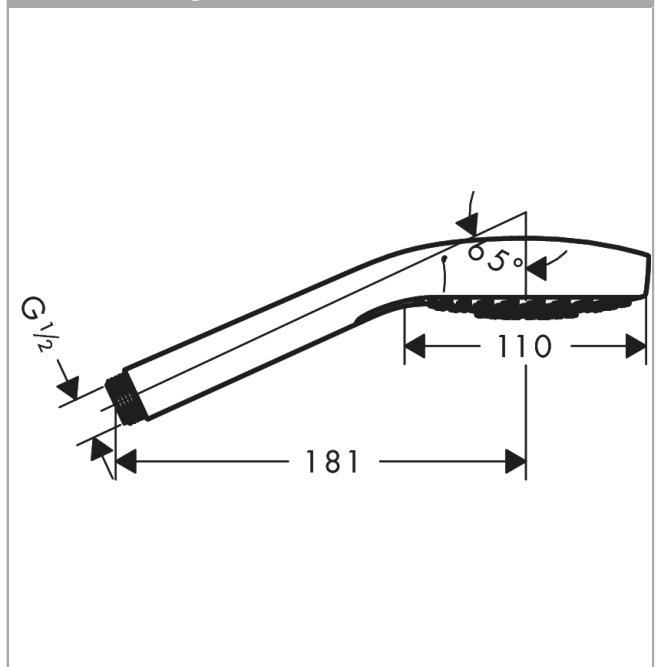

Scale drawing