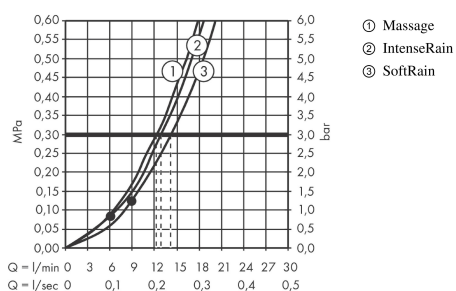

Flowchart

The consumption was measured in combination with the appropriate fittings (thermostat/mixer/ in-wall valve) to reflect actual application in practice.