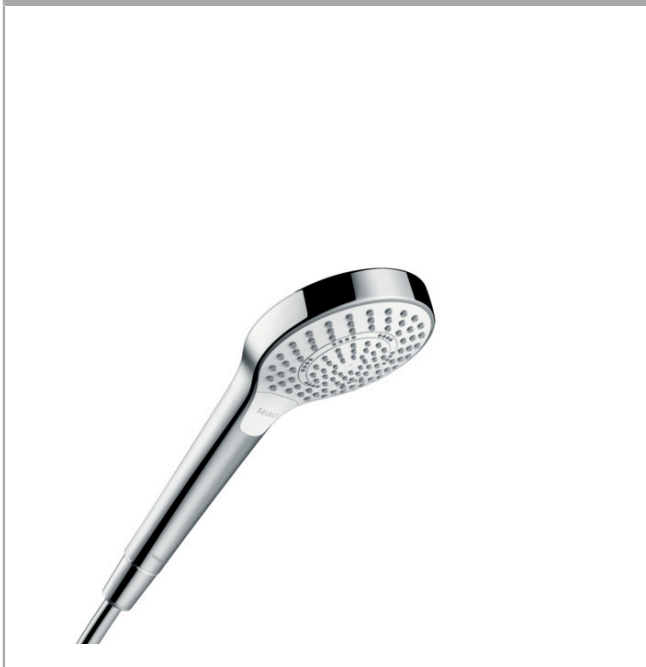

Croma Select S Hand shower Multi

Surfaces: **White/Chrome** Article Number: **26800400**

Description

product features

- shower head size: 110 mm
- spray type: SoftRain, IntenseRain, Massage spray
- convenient diversion via Select button
- maximum flow rate at 3 bar: 16 l/min
- with internal water conduction
- rinseable dirt filter
- connection thread G ½
- connection dimension: DN15
- suitable for continuous flow water heaters

Technology

Product image