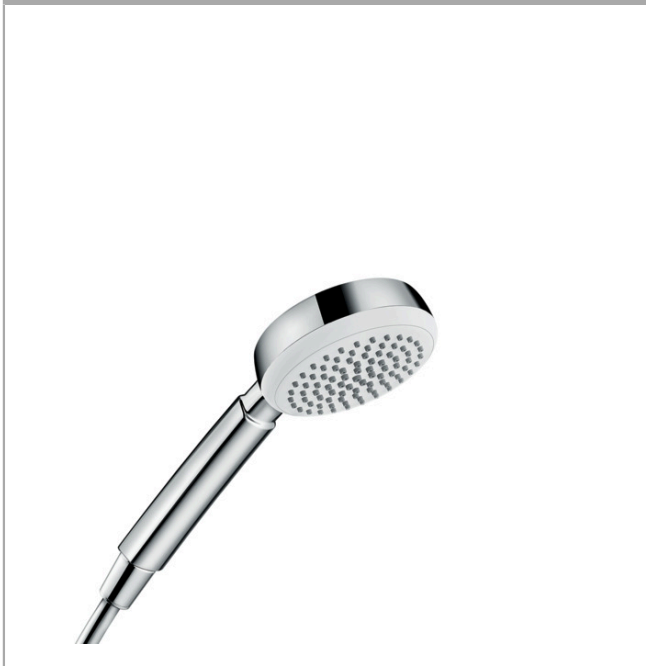

Crometta 100
Hand shower 1jet
 Surfaces: **White/Chrome** Article Number: **26825400**

Description

product features

- shower head size: 100 mm
- spray type: Rain
- maximum flow rate at 3 bar: 16 l/min
- with internal water conduction
- rinseable dirt filter
- connection thread G 1/2
- connection dimension: DN15
- suitable for continuous flow water heaters

Technology

Product image

Scale drawing

Flowchart

The consumption was measured in combination with the appropriate fittings (thermosta/mixer/ in-wall valve) to reflect actual application in practice.