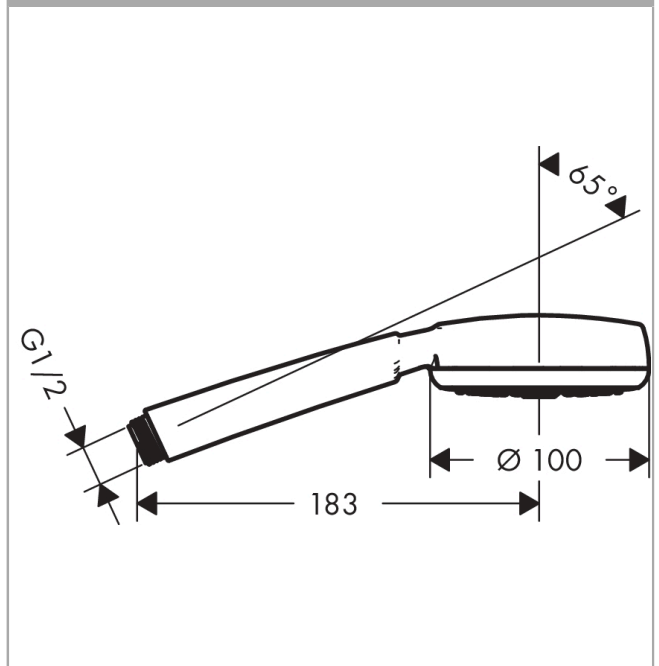

Crometta 100
Hand shower 1jet
 Surfaces: **White/Chrome** Article Number: **26825400**

Description

product features

- shower head size: 100 mm
- spray type: Rain
- maximum flow rate at 3 bar: 16 l/min
- with internal water conduction
- rinseable dirt filter
- connection thread G 1/2
- connection dimension: DN15
- suitable for continuous flow water heaters

Technology

Product image

Scale drawing

Flowchart

The consumption was measured in combination with the appropriate fittings (thermosta/mixer/ in-wall valve) to reflect actual application in practice.