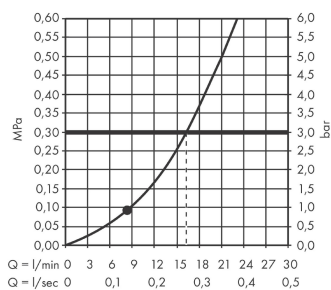

Crometta 100
Hand shower 1jet
 Surfaces: **White/Chrome** Article Number: **26825400**

Description

product features

- shower head size: 100 mm
- spray type: Rain
- maximum flow rate at 3 bar: 16 l/min
- with internal water conduction
- rinseable dirt filter
- connection thread G 1/2
- connection dimension: DN15
- suitable for continuous flow water heaters

Technology

Product image

Scale drawing

Flowchart

The consumption was measured in combination with the appropriate fittings (thermosta/mixer/ in-wall valve) to reflect actual application in practice.