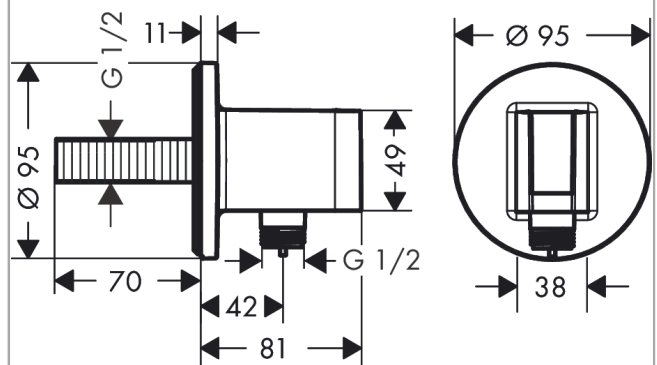

FixFit S

Wall outlet with shower holder

Surface: **Matt Black** Article Number: **26888670**

Description

product features

- consists of: wall connector, escutcheon
- version: plastic housing with internal water supply made of plastic
- fixed holding position
- for all Hansgrohe hand showers
- for hoses with conical nut
- material: plastic
- with non-return valve
- connection type: G 1/2

Product image

Scale drawing

FixFit S

Wall outlet with shower holder

Surface: **Matt Black** Article Number: **26888670**

Exploded Drawing

Year of production: >06/22

FixFit S

Wall outlet with shower holder

Surface: **Matt Black** Article Number: **26888670**

Spare part list

Year of production: >06/22

Pos.	Description	Article Number	Price	PU
1	shower holder, assy	94695670	€ 132,80	1
2	set of non return valves DW 15	94074000	€ 14,28	1
3	null	93841000	€ 3,33	1
4	seal	94694000	€ 3,33	1
5	escutcheon	94696670	€ 88,06	1
6	connecting thread G½	98933000	€ 58,67	1
7	O-ring 11x2	98127000	€ 3,33	1
8	mounting set	96179000	€ 11,66	1