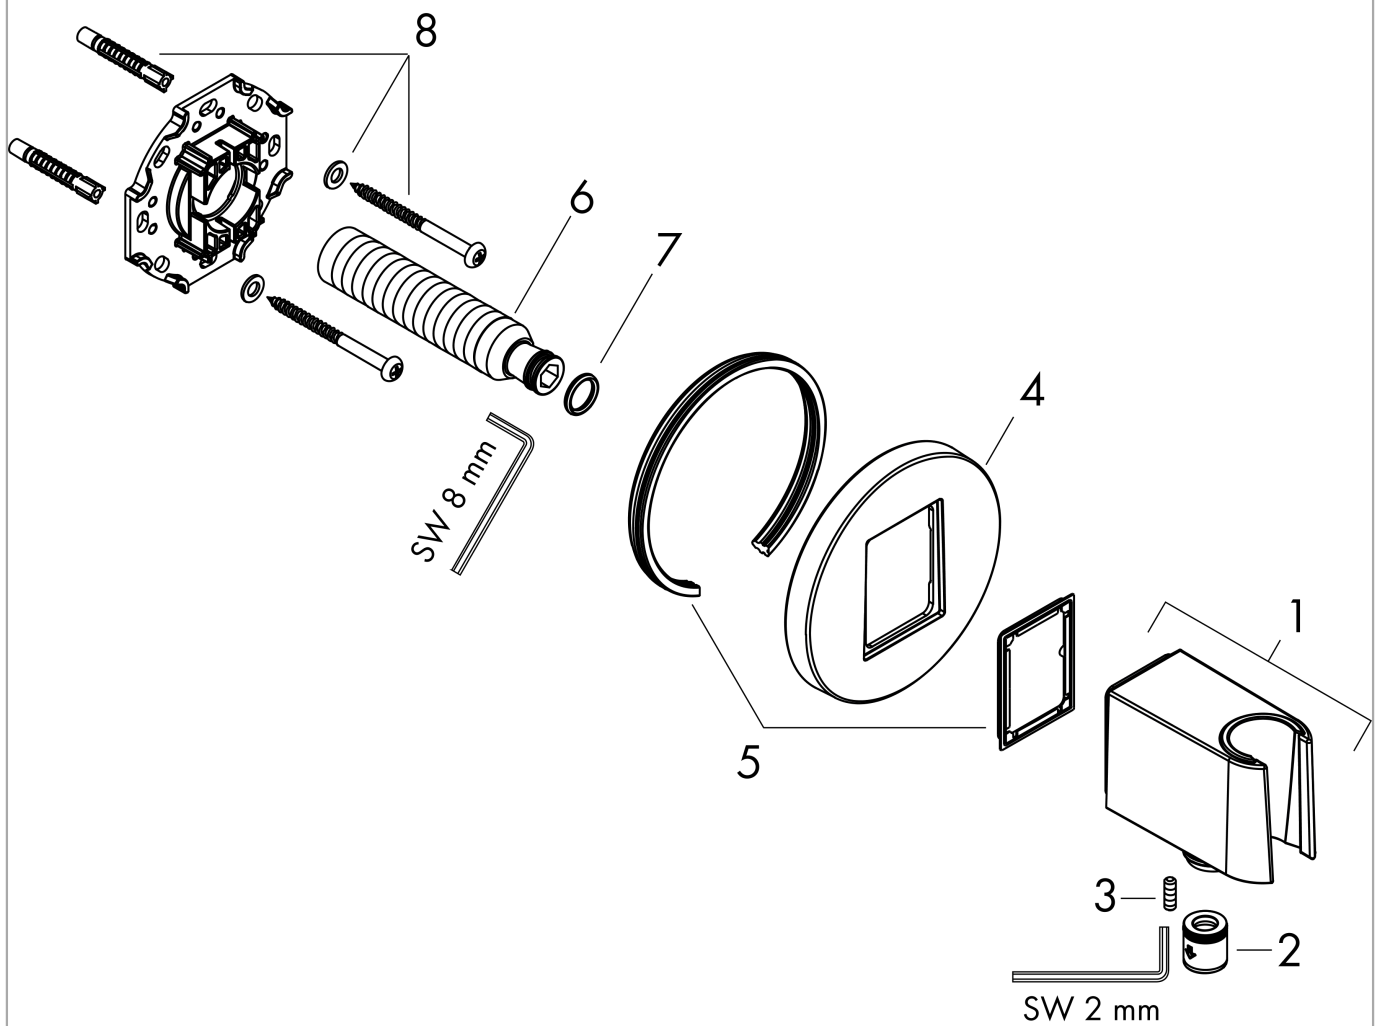

FixFit S

Wall outlet with shower holder

Surface: **Matt Black** Article Number: **26888670**

Description

product features

- consists of: wall connector, escutcheon
- version: plastic housing with internal water supply made of plastic
- fixed holding position
- for all Hansgrohe hand showers
- for hoses with conical nut
- material: plastic
- with non-return valve
- connection type: G 1/2

Product image

Scale drawing

FixFit S

Wall outlet with shower holder

Surface: **Matt Black** Article Number: **26888670**

Exploded Drawing

Year of production: >06/22

FixFit S

Wall outlet with shower holder

Surface: **Matt Black** Article Number: **26888670**

Spare part list

Year of production: >06/22

Pos.	Description	Article Number	Price	PU
1	shower holder, assy	94695670	€ 132,80	1
2	set of non return valves DW 15	94074000	€ 14,28	1
3	null	93841000	€ 3,33	1
4	seal	94694000	€ 3,33	1
5	escutcheon	94696670	€ 88,06	1
6	connecting thread G½	98933000	€ 58,67	1
7	O-ring 11x2	98127000	€ 3,33	1
8	mounting set	96179000	€ 11,66	1