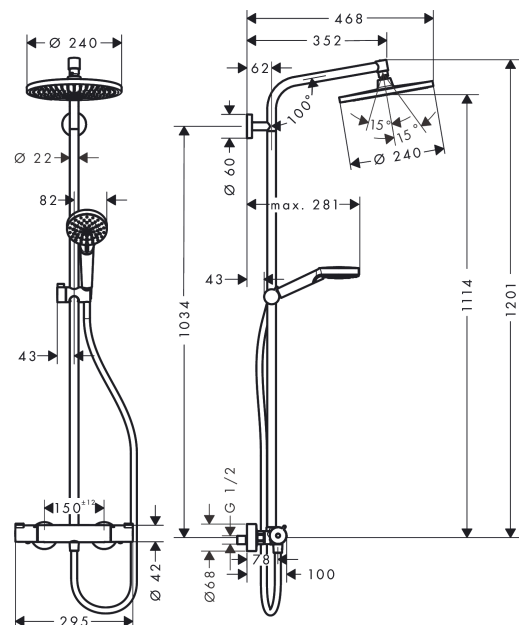

Crometta S

Showerpipe 240 1jet with thermostat

Surfaces: **Chrome** Article Number: **27267000**

Description

product features

- consists of: overhead shower, hand shower, shower thermostat, shower hose, slider
- overhead shower Crometta S 240
- shower head size: 240 mm
- spray type: Rain
- ball-joint: overhead shower angle adjustable
- slide inclination angle can be adjusted by 45°
- height-adjustable hand shower holder
- rising pipe can be shortened in height
- shower arm length: 350 mm
- maximum flow rate at 3 bar: 16 l/min
- flow rate Rain spray (at 3 bar): 16 l/min
- operating pressure: min. 0.12 MPa/max. 1.0 MPa
- thermostat Ecostat 1001 CL
- safety lock at 40° C
- adjustable hot water limitation
- outlets controlled via turning handle
- installation type: exposed installation
- connection dimension DN15
- connection thread G 1/2
- centre distance 150 ± 12 mm

Technology

Product image

Scale drawing

Crometta S

Showerpipe 240 1jet with thermostat

Surfaces: **Chrome** Article Number: **27267000**

Flowchart

Crometta S
Showerpipe 240 1jet with thermostat
 Surfaces: **Chrome** Article Number: **27267000**