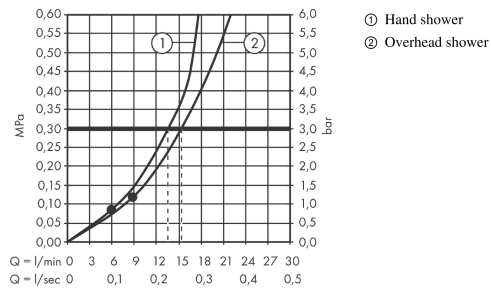

Crometta S

Showerpipe 240 1jet with thermostat

Surfaces: **Chrome** Article Number: **27267000**

Description

product features

- consists of: overhead shower, hand shower, shower thermostat, shower hose, slider
- overhead shower Crometta S 240
- shower head size: 240 mm
- spray type: Rain
- ball-joint: overhead shower angle adjustable
- slide inclination angle can be adjusted by 45°
- height-adjustable hand shower holder
- rising pipe can be shortened in height
- shower arm length: 350 mm
- maximum flow rate at 3 bar: 16 l/min
- flow rate Rain spray (at 3 bar): 16 l/min
- operating pressure: min. 0.12 MPa/max. 1.0 MPa
- thermostat Ecostat 1001 CL
- safety lock at 40° C
- adjustable hot water limitation
- outlets controlled via turning handle
- installation type: exposed installation
- connection dimension DN15
- connection thread G 1/2
- centre distance 150 ± 12 mm

Technology

Product image

Scale drawing

Crometta S

Showerpipe 240 1jet with thermostat

Surfaces: **Chrome** Article Number: **27267000**

Flowchart

Crometta S
Showerpipe 240 1jet with thermostat
 Surfaces: **Chrome** Article Number: **27267000**