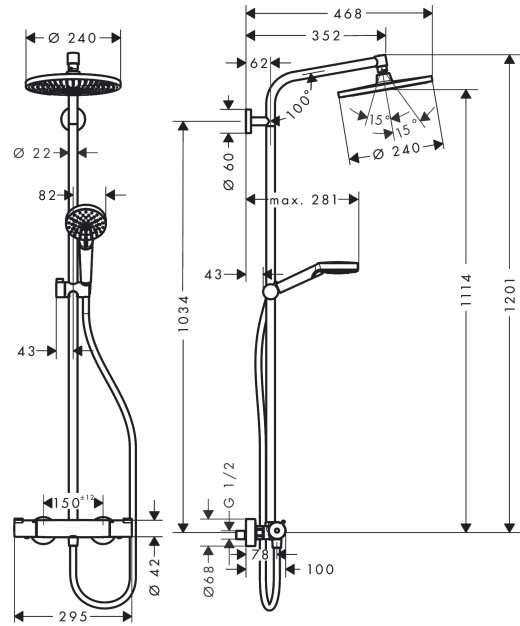

Scale drawing