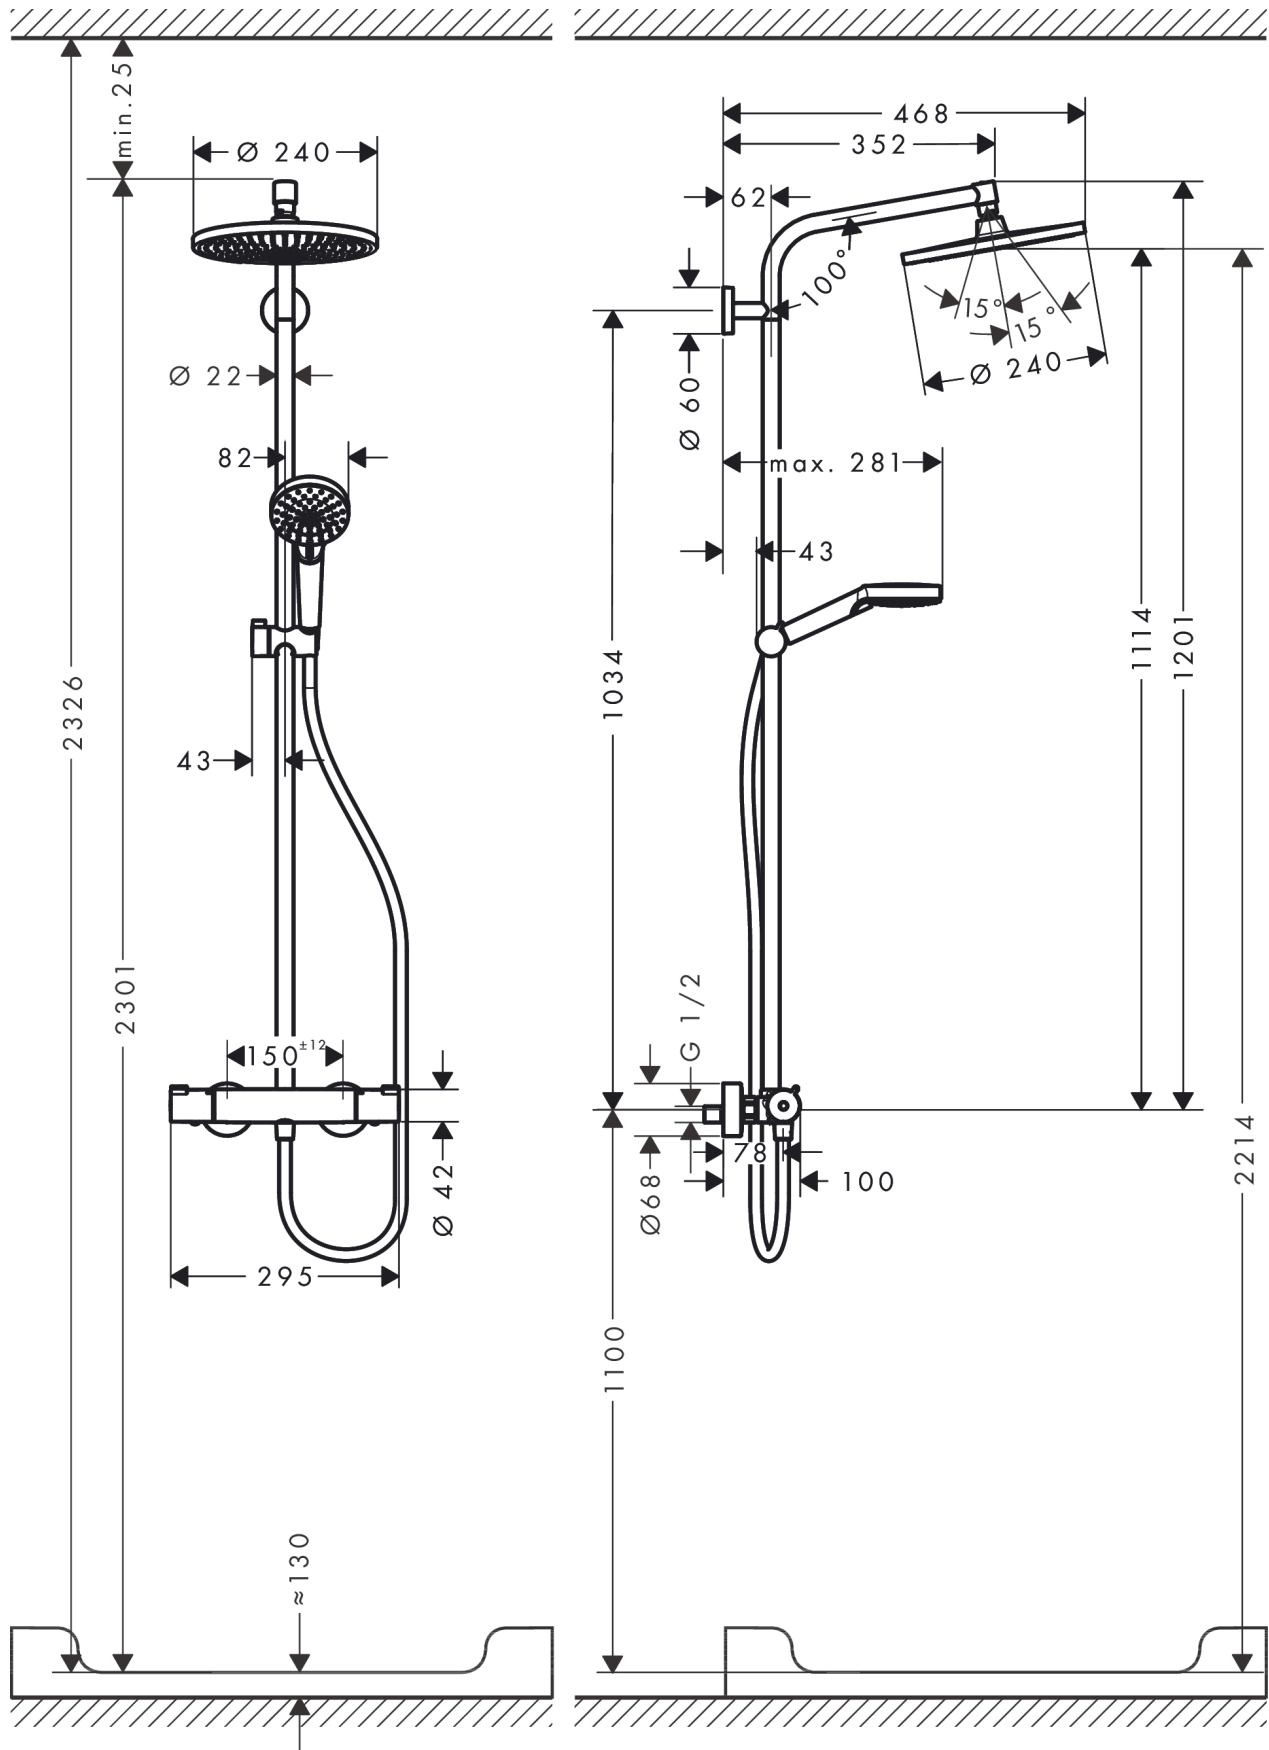

Crometta S
Showerpipe 240 1jet EcoSmart with thermostat
Finish: **Chrome** Article Number: **27268000**

Installation examples