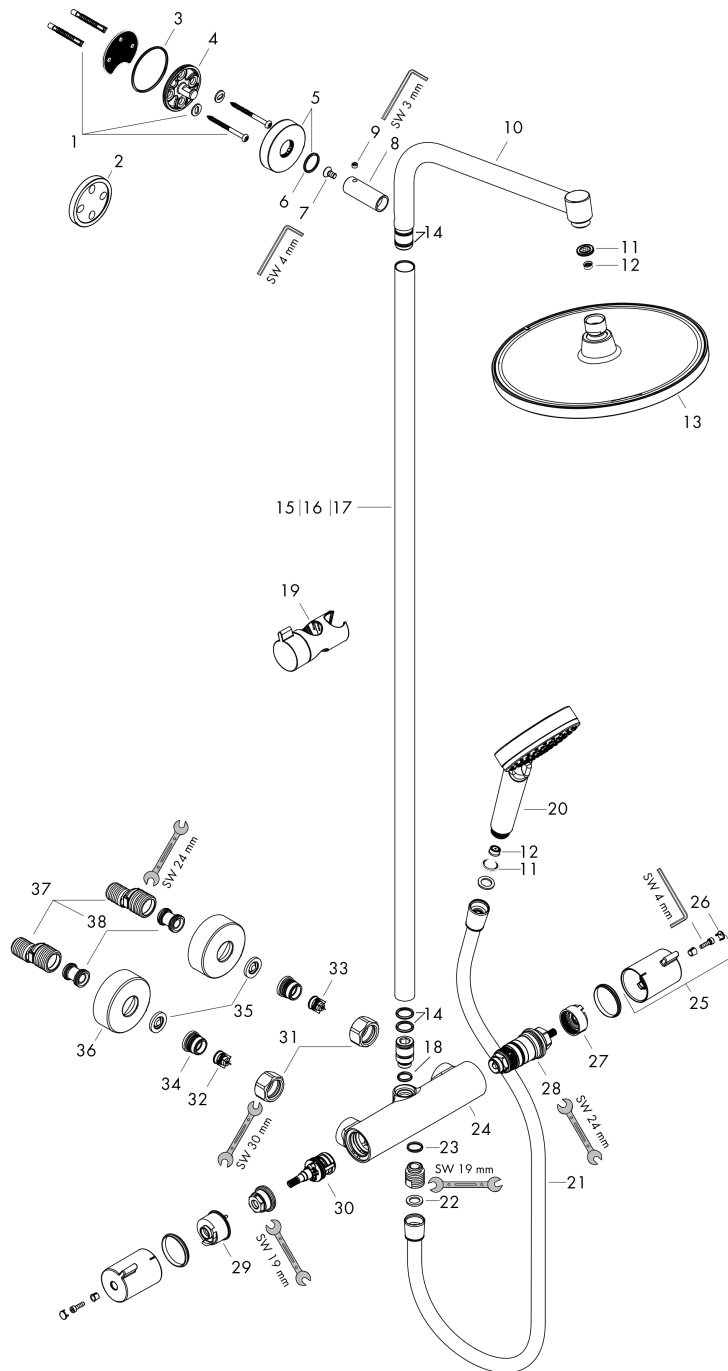

Crometta S
Showerpipe 240 1jet EcoSmart with thermostat
Finish: **Chrome** Article Number: **27268000**

Exploded Drawing

Year of production: >04/16

Crometta S
Showerpipe 240 1jet EcoSmart with thermostat
Finish: **Chrome** Article Number: **27268000**

Spare part list

Year of production: >04/16

Pos.	Description	Article Number	PC	PU
1	mounting set	98716000	5	1
2	tile-matching-disk 7 mm	95239000	5	1
3	O-Ring 50x2	98187000	1	1
4	wall flange	95688000	8	1
5	escutcheon Ø 60 mm	95692000	6	1
6	O-ring 20x2	98165000	1	1
7	screw	92137000	2	1
8	sleeve	92166000	9	1
9	hollow set screw M6x5	98447000	1	1
10	shower arm	93072000	15	1
11	filter packing	94246000	1	1
12	flow limiter (9 l/min)	95659000	3	1
13	head shower	26724000	98	1
14	O-ring 15x2,5	98131000	1	1
15	pipe 1000 mm	96743000	12	1
16	pipe 1200 mm	95665000	12	1
17	pipe 1450 mm	96770000	18	1
18	O-ring 12x2,25	98382000	1	1
19	support, assy	92366000	9	1
20	handshower	26332400	98	1
21	shower hose Isiflex'B 1,60 m	28276000	98	1
22	seal	98058000	1	1
23	O-ring 14x2	98129000	1	1
24	Thermostat	93352000	19	1
25	handle	92836000	9	1
26	cover cap	95433000	2	1
27	safety set for temperature control	95041000	5	1
28	thermostat cartridge	94282000	15	1
29	stop ring for flow control	98674000	3	1
30	shut off unit with selector	96509000	13	1
31	set of nuts	96157000	8	1
32	non return valve (pressure-resistant up to 2 MPa)	93136000	8	1
33	non return valve	96737000	8	1
34	O-ring 17x1,5	98137000	1	1
35	filter packing	96922000	3	1
36	escutcheon Ø 68 mm	96467000	6	1
37	set of S-unions (±12 mm)	94140000	10	1
38	noise reduction	96429000	2	1