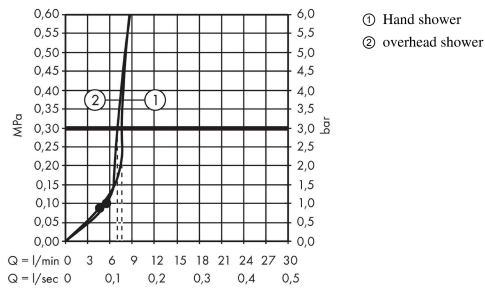

### product features

- consists of: overhead shower, hand shower, shower thermostat, shower hose, slider, shower bar
- overhead shower Crometta S 240
- shower head size overhead shower: 240 mm
- spray type overhead shower: Rain
- spray type hand shower: Rain, IntenseRain
- flow rate of hand shower at 3 bar: 7,6 l/min
- maximum flow rate for Showerpipe at 3 bar: 7,6 l/min
- minimum flow pressure: 1 bar
- max. operating pressure: 10 bar
- ball-joint: overhead shower angle adjustable
- hand shower holder inclination angle can be adjusted by 45°
- pipe can be shortened in height
- shower bar diameter: 22 mm
- height-adjustable hand shower holder
- shower arm length overhead shower: 350 mm
- thermostat Ecostat 1001 CL
- safety stop at 40°C
- adjustable hot water limitation
- outlets controlled via turning handle
- suitable for continuous flow water heaters
- mounting type: exposed installation
- connection dimension DN15
- connection thread G ½
- centre distance 150 ± 12 mm
- intrinsically safe against backflow
- pipe length: 1201 mm
- 2 functions
- EU taxonomy: max. 8 l/min - Do No Significant Harm (DNSH)
- EPD\_20230022\_Showerpipes

## Certificates / Sustainability

**Crometta S**  
**Showerpipe 240 1jet EcoSmart with thermostat**  
 Finish: **Chrome** Article Number: **27268000**

Product image

Scale drawing

Flowchart

**Crometta S**  
**Showerpipe 240 1jet EcoSmart with thermostat**  
 Finish: **Chrome** Article Number: **27268000**