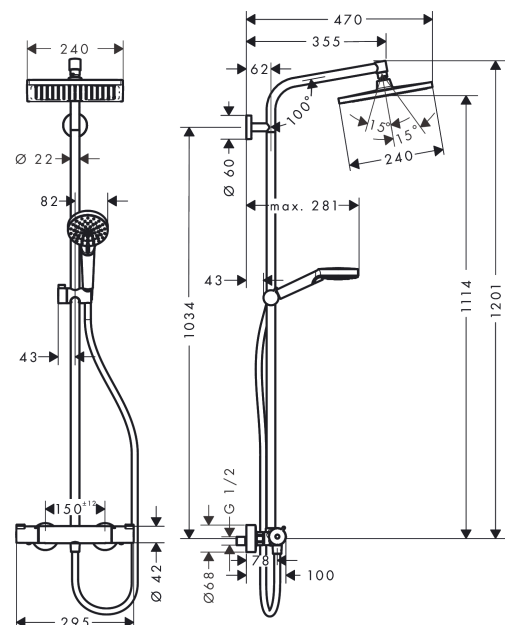

Crometta E

Showerpipe 240 1jet with thermostat

Surfaces: **Chrome** Article Number: **27271000**

Description

product features

- consists of: overhead shower, hand shower, shower thermostat, shower hose, slider
- overhead shower Crometta E 240
- shower head size: 240 x 240 mm
- spray type: Rain
- ball-joint: overhead shower angle adjustable
- slide inclination angle can be adjusted by 45°
- height-adjustable hand shower holder
- rising pipe can be shortened in height
- shower arm length: 350 mm
- flow rate Rain spray (at 3 bar): 15 l/min
- operating pressure: min. 0.18 MPa/max. 1.0 MPa
- thermostat Ecostat 1001 CL
- safety lock at 40° C
- adjustable hot water limitation
- outlets controlled via turning handle
- installation type: exposed installation
- connection dimension DN15
- connection thread G 1/2
- centre distance 150 ± 12 mm

Technology

Product image

Scale drawing

Crometta E
Showerpipe 240 1jet with thermostat
 Surfaces: **Chrome** Article Number: **27271000**

Flowchart

Crometta E

Showerpipe 240 1jet with thermostat

Surfaces: **Chrome** Article Number: **27271000**