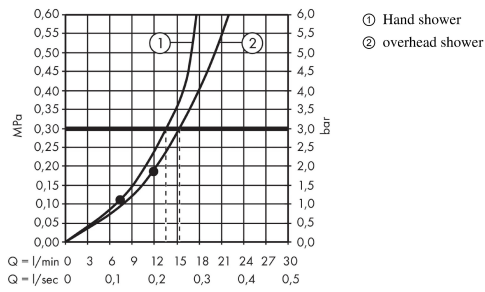

Crometta E

Showerpipe 240 1jet with thermostat

Surfaces: **Chrome** Article Number: **27271000**

Description

product features

- consists of: overhead shower, hand shower, shower thermostat, shower hose, slider
- overhead shower Crometta E 240
- shower head size: 240 x 240 mm
- spray type: Rain
- ball-joint: overhead shower angle adjustable
- slide inclination angle can be adjusted by 45°
- height-adjustable hand shower holder
- rising pipe can be shortened in height
- shower arm length: 350 mm
- flow rate Rain spray (at 3 bar): 15 l/min
- operating pressure: min. 0.18 MPa/max. 1.0 MPa
- thermostat Ecostat 1001 CL
- safety lock at 40° C
- adjustable hot water limitation
- outlets controlled via turning handle
- installation type: exposed installation
- connection dimension DN15
- connection thread G 1/2
- centre distance 150 ± 12 mm

Technology

Product image

Scale drawing

Crometta E
Showerpipe 240 1jet with thermostat
 Surfaces: **Chrome** Article Number: **27271000**

Flowchart

Crometta E

Showerpipe 240 1jet with thermostat

Surfaces: **Chrome** Article Number: **27271000**