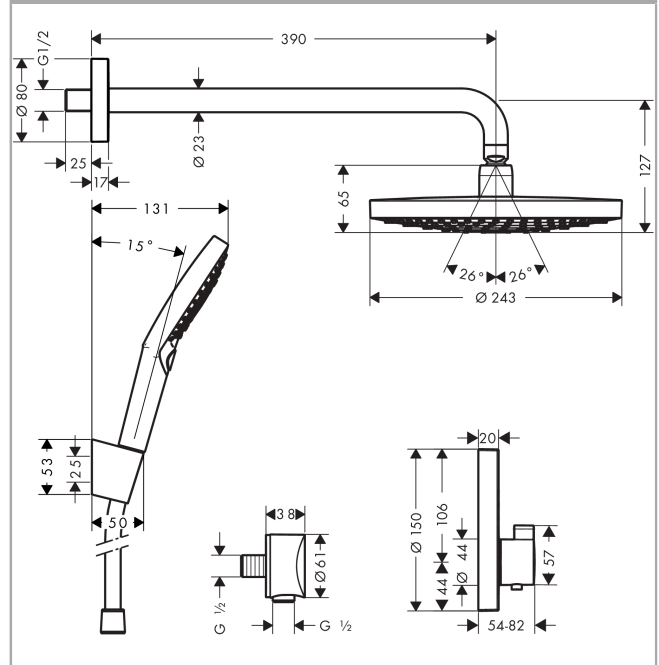

**Raindance Select S**  
**Shower system 240 2jet with ShowerSelect S thermostat**  
 Finish: **Chrome** Article Number: **27297000**

### Description

**product features**

- consists of: overhead shower, hand shower, shower thermostat, basic set, shower arm, shower holder, wall outlet, shower hose
- shower head size: 240 mm
- spray type overhead shower: RainAir, Rain
- spray type hand shower: RainAir, Rain, Whirl
- maximum flow rate at 3 bar: 17 l/min
- max. operating pressure: 6 bar
- pivot connector prevents hose from tangling

### Scale drawing

**Raindance Select S**  
**Shower system 240 2jet with ShowerSelect S thermostat**  
 Finish: **Chrome** Article Number: **27297000**

Exploded Drawing

Year of production: >06/15

**Raindance Select S**  
**Shower system 240 2jet with ShowerSelect S thermostat**  
 Finish: **Chrome** Article Number: **27297000**

## Spare part list

Year of production: >06/15

Pos.	Description	Article Number	PC	PU
1	head shower	26466000	98	1
2	handshower	26530000	98	1
3	shower hose Isiflex'B 1,25 m	28272000	98	1
4	shower holder	28331000	98	1
5	Fixfit Hose Connection	27453000	98	1
6	Thermostat	15743000	98	1
7	concealed item	01800180	98	1