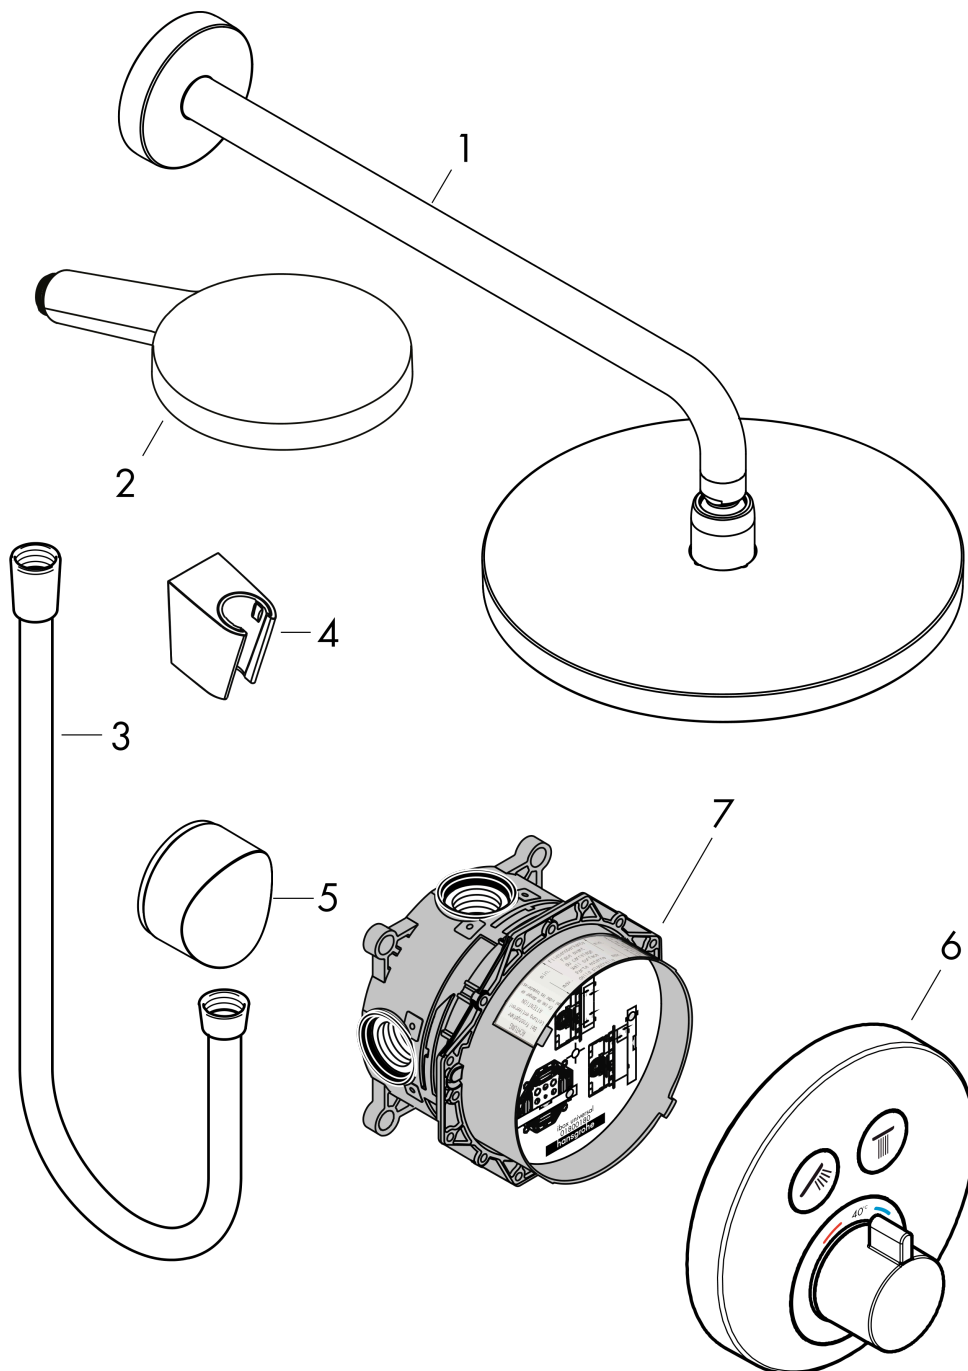

### Description

**product features**

- consists of: overhead shower, hand shower, shower thermostat, basic set, shower arm, shower holder, wall outlet, shower hose
- shower head size: 240 mm
- spray type overhead shower: RainAir, Rain
- spray type hand shower: RainAir, Rain, Whirl
- maximum flow rate at 3 bar: 17 l/min
- max. operating pressure: 6 bar
- pivot connector prevents hose from tangling

### Product image

### Scale drawing

**Raindance Select S**  
**Shower system 240 2jet with ShowerSelect S thermostat**  
 Finish: **Chrome** Article Number: **27297000**

Exploded Drawing

Year of production: >06/15

**Raindance Select S**  
**Shower system 240 2jet with ShowerSelect S thermostat**  
 Finish: **Chrome** Article Number: **27297000**

## Spare part list

Year of production: >06/15

Pos.	Description	Article Number	PC	PU
1	head shower	26466000	98	1
2	handshower	26530000	98	1
3	shower hose Isiflex'B 1,25 m	28272000	98	1
4	shower holder	28331000	98	1
5	Fixfit Hose Connection	27453000	98	1
6	Thermostat	15743000	98	1
7	concealed item	01800180	98	1