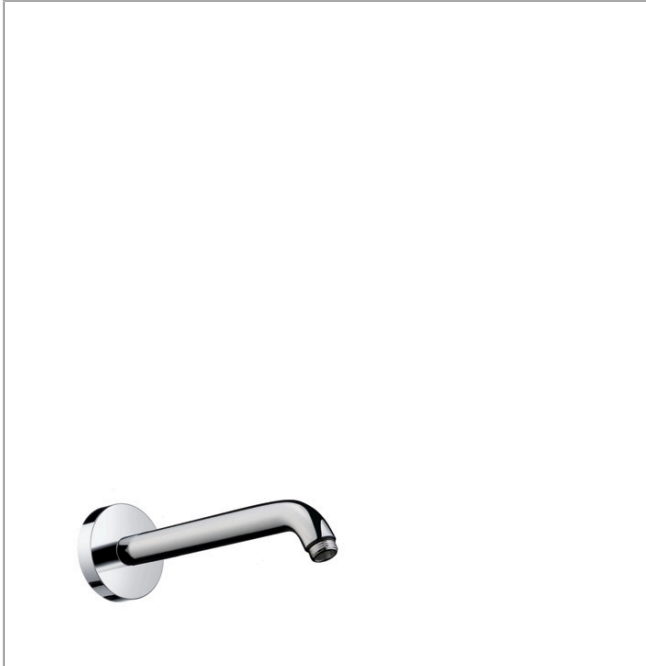

Shower arm 23 cm

Surfaces: **Chrome** Article Number: **27412000**

Description

product features

- length: 230 mm
- wall-mounted
- installation type: exposed installation
- connection thread G 1/2
- connection dimension DN15

Product image

Scale drawing