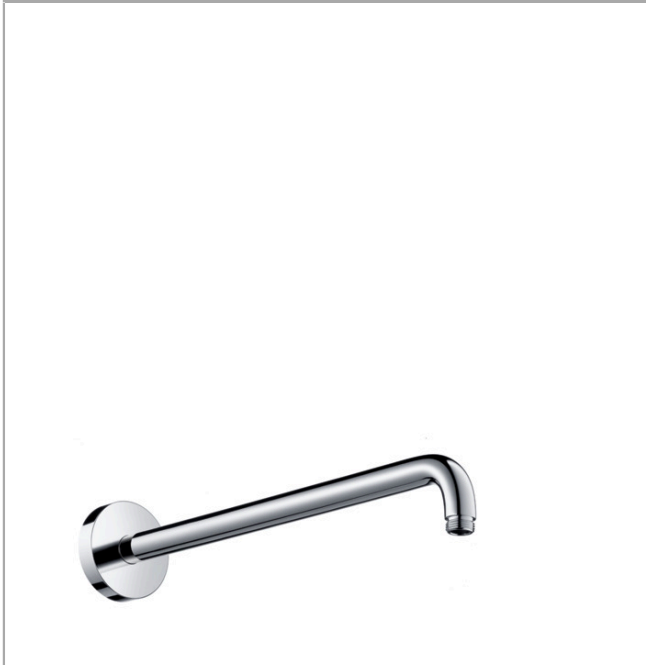

Shower arm 38.9 cmSurfaces: **Chrome** Article Number: **27413000****Description****product features**

- length: 389 mm
- wall-mounted
- installation type: exposed installation
- version: 90° angle
- connection thread G 1/2
- connection dimension DN15

Product image**Scale drawing**