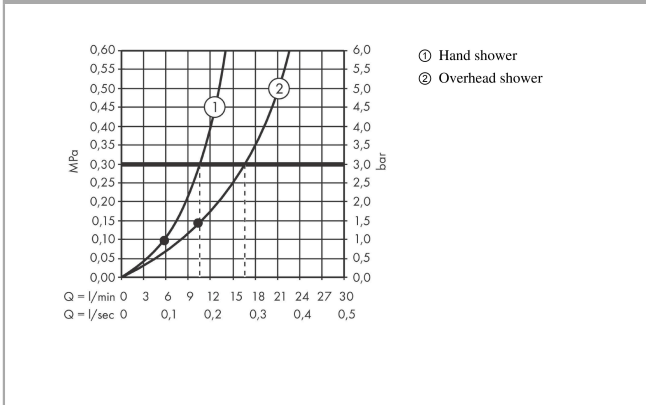

Raindance Select S
Showerpipe 240 1jet PowderRain with thermostat
Finish: **Chrome** Article Number: **27633000**

Product image

Scale drawing

Flowchart