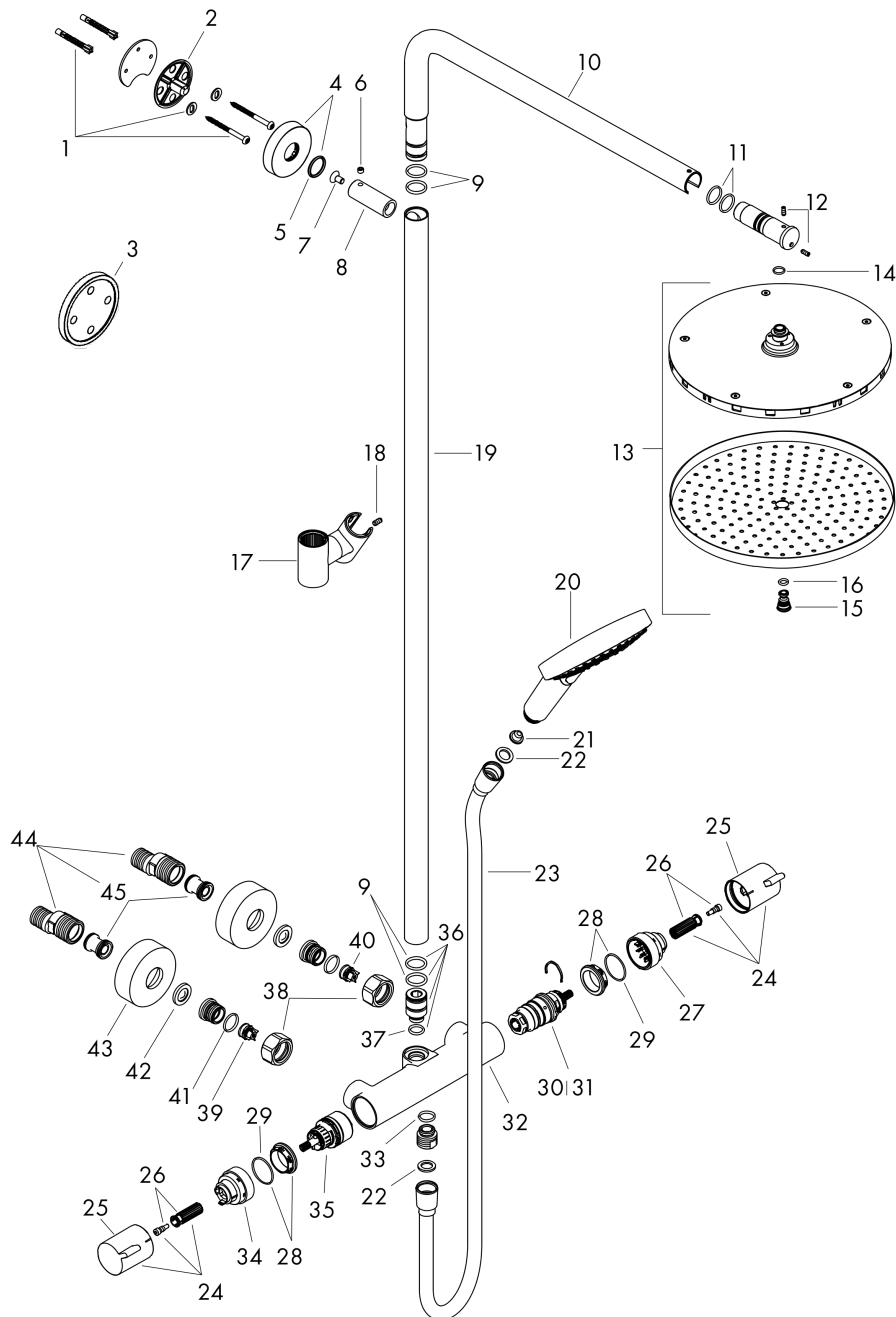

Raindance Select S
Showerpipe 240 1jet PowderRain with thermostat
Finish: **Chrome** Article Number: **27633000**

Exploded Drawing

Year of production: >12/20

Raindance Select S
Showerpipe 240 1jet PowderRain with thermostat
Finish: **Chrome** Article Number: **27633000**

Spare part list

Year of production: >12/20

Pos.	Description	Article Number	PC	PU
1	mounting set	96179000	4	1
2	wall flange	95688000	8	1
3	tile-matching-disk 7 mm	95239000	5	1
4	escutcheon Ø 60 mm	95692000	6	1
5	O-ring 20x2,5	92602000	2	1
6	hollow set screw M6x5	98447000	1	1
7	screw	92137000	2	1
8	sleeve	92166000	9	1
9	O-ring 17x2,5	98387000	1	1
10	shower arm	98493000	18	1
11	O-ring 17x2	98199000	1	1
12	hollow set screw M4x10	97667000	1	1
13	head shower Ø 240 mm	93464000	68	1
14	O-ring 10x1,5	98123000	1	1
15	screw	95796000	8	1
16	O-ring 7x2	98419000	1	1
17	support, assy	95480000	12	1
18	hollow set screw M5x10	97672000	1	1
19	pipe 930 mm / Ø 25 mm	98496000	16	1
20	handshower	26014000	98	1
21	filter	92672000	2	1
22	seal	98058000	1	1
23	shower hose Isiflex'B 1,60 m	28276000	98	1
24	handle	95836000	8	1
25	pushbutton	92848000	2	1
26	handle fixing set	95843000	3	1
27	safety set	95839000	6	1
28	nut	98913000	6	1
29	O-ring 26x1,5	98390000	1	1
30	thermostat cartridge	98282000	14	1
31	cartridge for exchanged connections	92373000	18	1
32	Thermostat	92850000	19	1
33	O-ring 14x2	98129000	1	1
34	stop ring for flow control	95927000	8	1
35	shut off unit with selector	98283000	12	1
36	connecting thread	92861000	8	1
37	O-ring 12x2,25	98382000	1	1
38	set of nuts	96157000	8	1
39	non return valve (pressure-resistant up to 2 MPa)	93136000	8	1
40	non return valve	96737000	8	1
41	O-ring 17x1,5	98137000	1	1