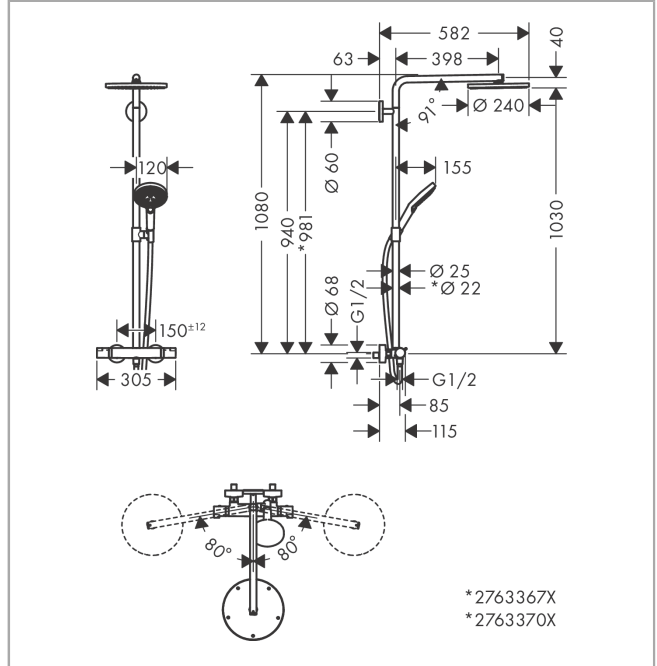

Scale drawing