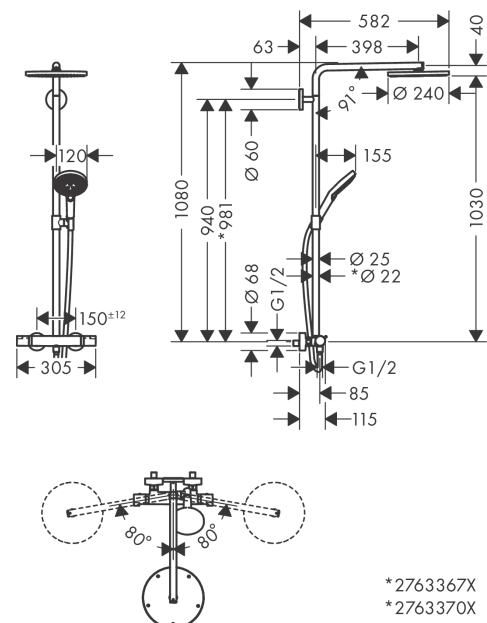

Raindance Select S
Showerpipe 240 1jet PowderRain with thermostat
 Surfaces: **Matt Black** Article Number: **27633670**

Description

product features

- consists of: overhead shower, hand shower, shower thermostat, shower hose, slider
- overhead shower Raindance S240 P
- shower head size: 240 mm
- spray type: PowderRain
- height-adjustable hand shower holder
- rising pipe can be shortened in height
- shower arm length: 460 mm
- swivel shower arm
- maximum flow rate at 3 bar: 16 l/min
- flow rate PowderRain spray (at 0.3 bar): 16 l/min
- operating pressure: min. 1,5 bar/max. 10 bar
- thermostat Ecostat Comfort
- safety lock at 40° C
- adjustable hot water limitation
- outlets controlled via turning handle
- installation type: exposed installation
- connection dimension DN15
- connection thread G ½
- centre distance 150 ± 12 mm

Technology

Product image

Scale drawing

Raindance Select S
Showerpipe 240 1jet PowderRain with thermostat
 Surfaces: **Matt Black** Article Number: **27633670**

Flowchart