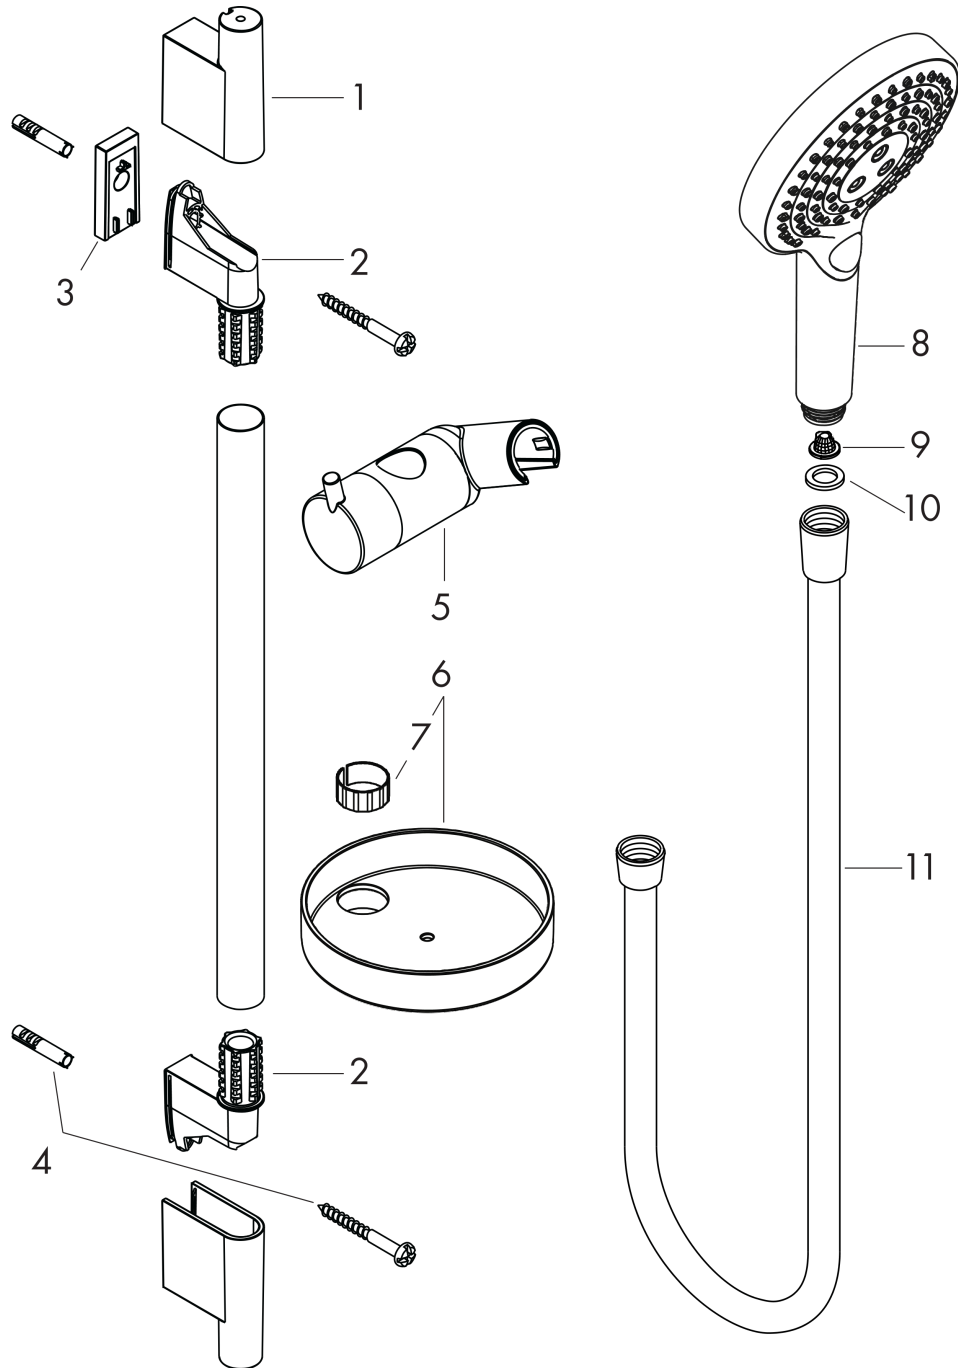

Raindance Select S

Shower set 120 3jet PowderRain with shower bar 65 cm and soap dish

Surfaces: **Chrome** Article Number: **27654000**

Description

product features

- consists of: hand shower, shower bar, shower hose, slider, soap dish
- shower head size: 125 mm
- spray type: PowderRain, Rain, Whirl
- convenient diversion via Select button
- 90° position adjustable hand shower holder, pivots left and right, up and down
- maximum flow rate at 3 bar: 11 l/min
- minimum flow pressure: 1 bar
- pivot connector prevent hose from tangling
- wall mounting: screw fastening
- wall supports of plastic
- shower bar diameter: 22 mm
- profile stand pipe: round

Technology

Product image

Scale drawing

Raindance Select S**Shower set 120 3jet PowderRain with shower bar 65 cm and soap dish**Surfaces: **Chrome** Article Number: **27654000****Flowchart**

- ① WhirlAir
- ② PowderRain
- ③ Rain

The consumption was measured in combination with the appropriate fittings (thermostat/mixer/in-wall valve) to reflect actual application in practice.

Raindance Select S
Shower set 120 3jet PowderRain with shower bar 65 cm and soap dish
 Surfaces: **Chrome** Article Number: **27654000**

Exploded Drawing

Year of production: >04/18

Raindance Select S

Shower set 120 3jet PowderRain with shower bar 65 cm and soap dish

Surfaces: **Chrome** Article Number: **27654000**

Spare part list

Year of production: >04/18