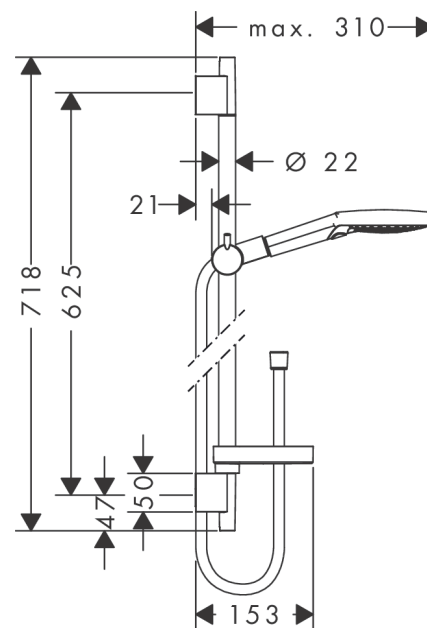

Raindance Select S

Shower set 120 3jet PowderRain with shower bar 65 cm and soap dish

Surfaces: **Chrome** Article Number: **27654000**

Description

product features

- consists of: hand shower, shower bar, shower hose, slider, soap dish
- shower head size: 125 mm
- spray type: PowderRain, Rain, Whirl
- convenient diversion via Select button
- 90° position adjustable hand shower holder, pivots left and right, up and down
- maximum flow rate at 3 bar: 11 l/min
- minimum flow pressure: 1 bar
- pivot connector prevent hose from tangling
- wall mounting: screw fastening
- wall supports of plastic
- shower bar diameter: 22 mm
- profile stand pipe: round

Technology

Product image

Scale drawing

Raindance Select S**Shower set 120 3jet PowderRain with shower bar 65 cm and soap dish**Surfaces: **Chrome** Article Number: **27654000****Flowchart**

- ① WhirlAir
- ② PowderRain
- ③ Rain

The consumption was measured in combination with the appropriate fittings (thermostat/mixer/in-wall valve) to reflect actual application in practice.

Raindance Select S
Shower set 120 3jet PowderRain with shower bar 65 cm and soap dish
 Surfaces: **Chrome** Article Number: **27654000**

Exploded Drawing

Year of production: >04/18

Raindance Select S

Shower set 120 3jet PowderRain with shower bar 65 cm and soap dish

Surfaces: **Chrome** Article Number: **27654000**

Spare part list

Year of production: >04/18