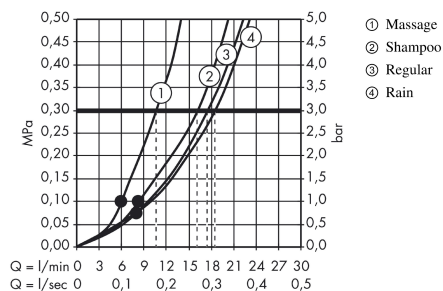

Flowchart

The consumption was measured in combination with the appropriate fittings (thermostat/mixer/ in-wall valve) to reflect actual application in practice.