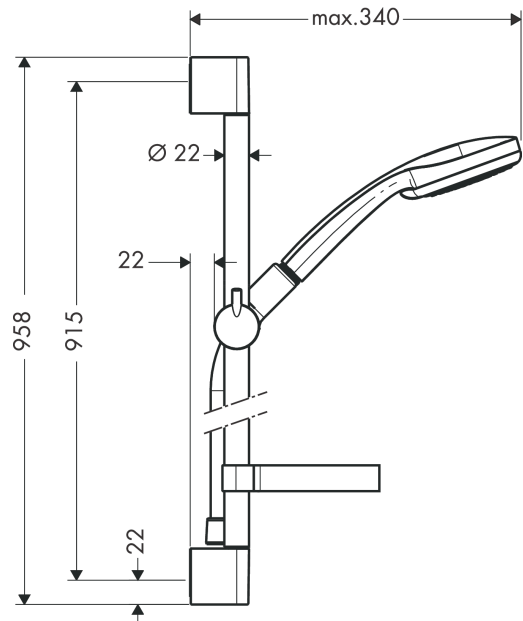

**Croma 100**  
**Shower set Vario with shower bar 90 cm and soap dish**  
 Surfaces: **Chrome** Article Number: **27771000**

### product features

- consists of: hand shower, shower bar, shower hose, slider, soap dish
- shower head size: 100 mm
- spray type: Rain, Shampoo spray, normal spray, Massage spray
- spray type adjustment by turning spray disc
- pivot connector prevent hose from tangling
- 90° position adjustable slider, pivots left and right, up and down
- maximum flow rate at 3 bar: 18 l/min
- wall supports of plastic

## Scale drawing

## Flowchart

The consumption was measured in combination with the appropriate fittings (thermostat/mixer/ in-wall valve) to reflect actual application in practice.

**Croma 100**  
**Shower set Vario with shower bar 90 cm and soap dish**  
 Surfaces: **Chrome** Article Number: **27771000**