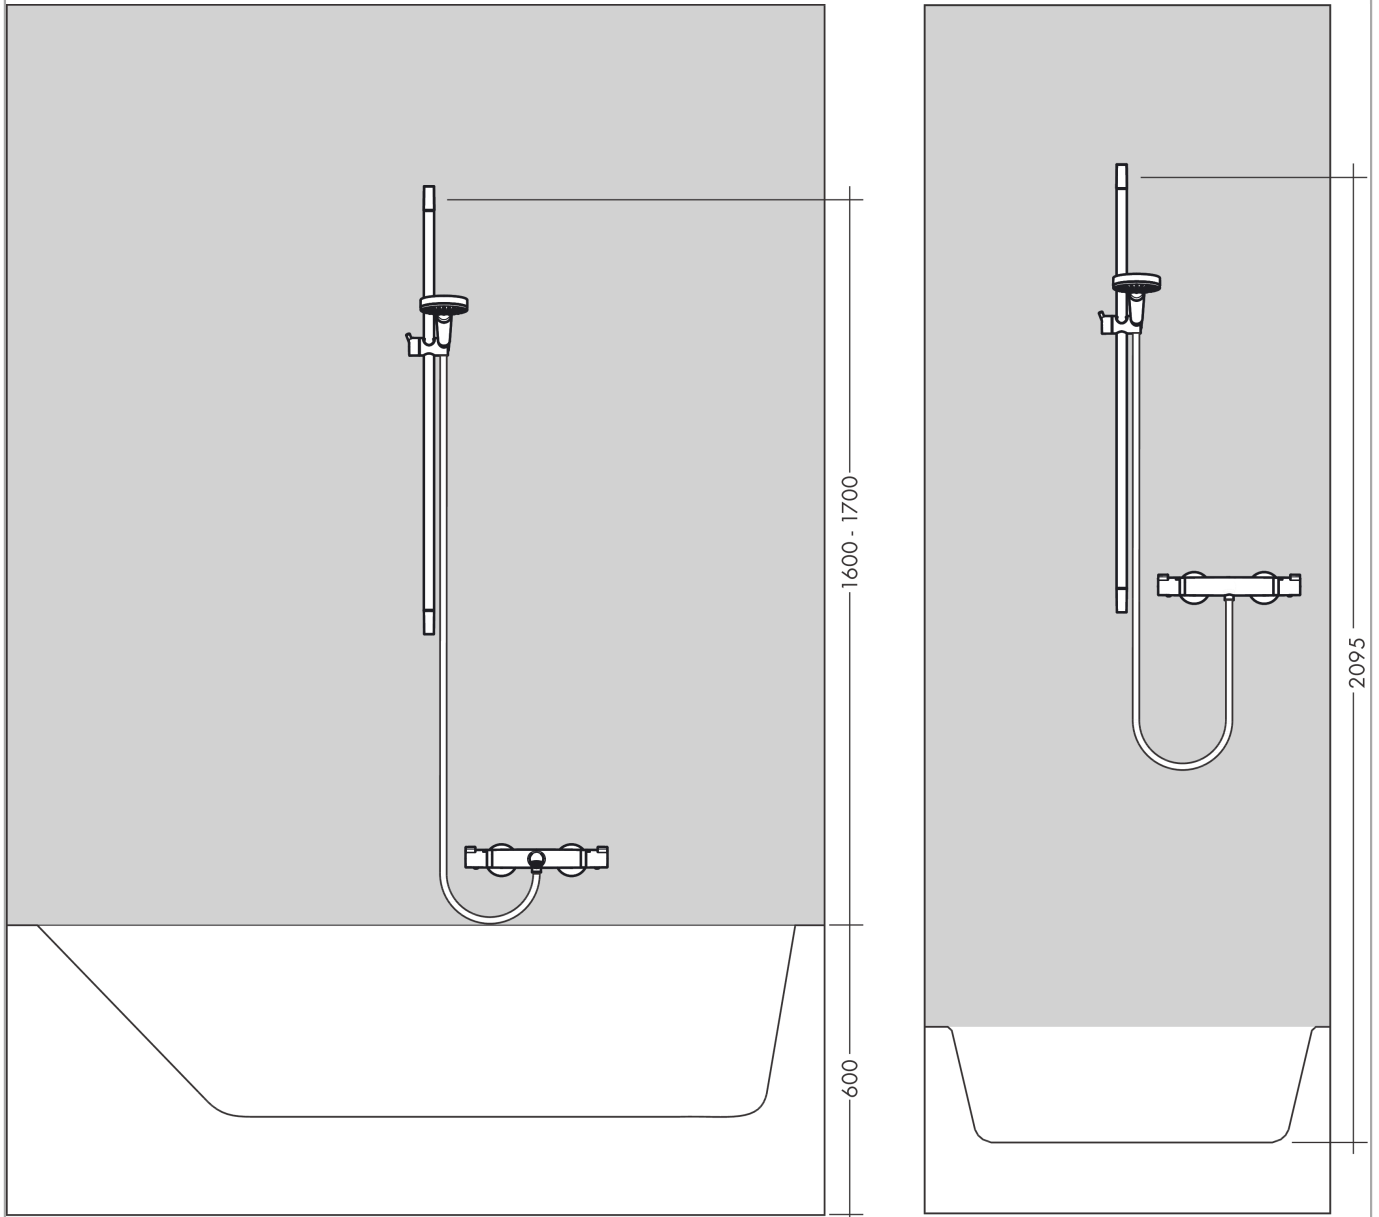

Croma 100

Shower set Vario with shower bar 65 cm and soap dish

Surfaces: **Chrome** Article Number: **27772000**

Description

product features

- consists of: hand shower, shower bar, shower hose, slider, soap dish
- shower head size: 100 mm
- spray type: Rain, Shampoo spray, normal spray, Massage spray
- spray type adjustment by turning spray disc
- 90° position adjustable hand shower holder, pivots left and right, up and down
- maximum flow rate at 3 bar: 18 l/min
- minimum flow pressure: 1 bar
- pivot connector prevent hose from tangling
- wall mounting: screw fastening
- wall supports of plastic
- shower bar diameter: 22 mm
- profile stand pipe: round

Technology

Product image

Scale drawing

Croma 100

Shower set Vario with shower bar 65 cm and soap dish

Surfaces: **Chrome** Article Number: **27772000**

Flowchart

The consumption was measured in combination with the appropriate fittings (thermostat/mixer/in-wall valve) to reflect actual application in practice.

Croma 100

Shower set Vario with shower bar 65 cm and soap dish

Surfaces: **Chrome** Article Number: **27772000**

Installation examples

Croma 100
Shower set Vario with shower bar 65 cm and soap dish
 Surfaces: **Chrome** Article Number: **27772000**

Exploded Drawing

Year of production: >10/06

Croma 100

Shower set Vario with shower bar 65 cm and soap dish

Surfaces: **Chrome** Article Number: **27772000**

Spare part list

Year of production: >10/06

Pos.	Description	Article Number	Price	PU
1	cover set	98738000	-	1
2	wall support	96275000	-	1
3	tile-matching-disk 7 mm	97450000	-	1
4	mounting set	96179000	-	1
5	support, assy	98753000	-	1
6	clip for Casetta, Ø 22 mm	96189000	-	1
7	shelf Casetta	28678000	-	1
8	shower hose Isiflex'B 1,60 m	28276000	-	1
9	handshower	28535000	-	1