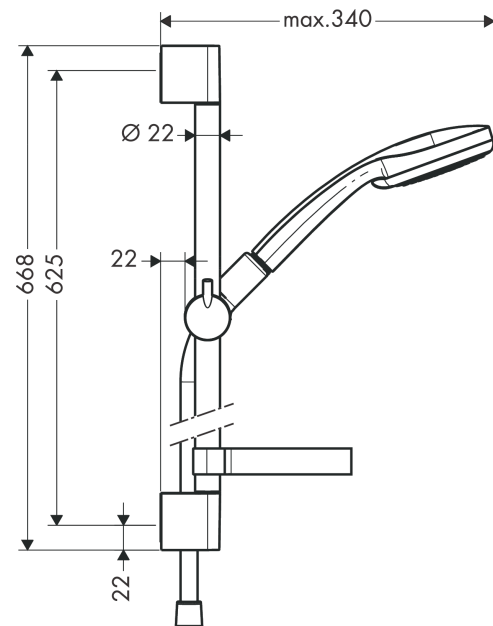

Croma 100

Shower set Vario with shower bar 65 cm and soap dish

Surfaces: **Chrome** Article Number: **27772000**

Description

product features

- consists of: hand shower, shower bar, shower hose, slider, soap dish
- shower head size: 100 mm
- spray type: Rain, Shampoo spray, normal spray, Massage spray
- spray type adjustment by turning spray disc
- 90° position adjustable hand shower holder, pivots left and right, up and down
- maximum flow rate at 3 bar: 18 l/min
- minimum flow pressure: 1 bar
- pivot connector prevent hose from tangling
- wall mounting: screw fastening
- wall supports of plastic
- shower bar diameter: 22 mm
- profile stand pipe: round

Technology

Product image

Scale drawing

Croma 100

Shower set Vario with shower bar 65 cm and soap dish

Surfaces: **Chrome** Article Number: **27772000**

Flowchart

The consumption was measured in combination with the appropriate fittings (thermostat/mixer/in-wall valve) to reflect actual application in practice.

Croma 100

Shower set Vario with shower bar 65 cm and soap dish

Surfaces: **Chrome** Article Number: **27772000**

Installation examples

Croma 100
Shower set Vario with shower bar 65 cm and soap dish
 Surfaces: **Chrome** Article Number: **27772000**

Exploded Drawing

Year of production: >10/06

Croma 100

Shower set Vario with shower bar 65 cm and soap dish

Surfaces: **Chrome** Article Number: **27772000**

Spare part list

Year of production: >10/06

Pos.	Description	Article Number	Price	PU
1	cover set	98738000	-	1
2	wall support	96275000	-	1
3	tile-matching-disk 7 mm	97450000	-	1
4	mounting set	96179000	-	1
5	support, assy	98753000	-	1
6	clip for Casetta, Ø 22 mm	96189000	-	1
7	shelf Casetta	28678000	-	1
8	shower hose Isiflex'B 1,60 m	28276000	-	1
9	handshower	28535000	-	1