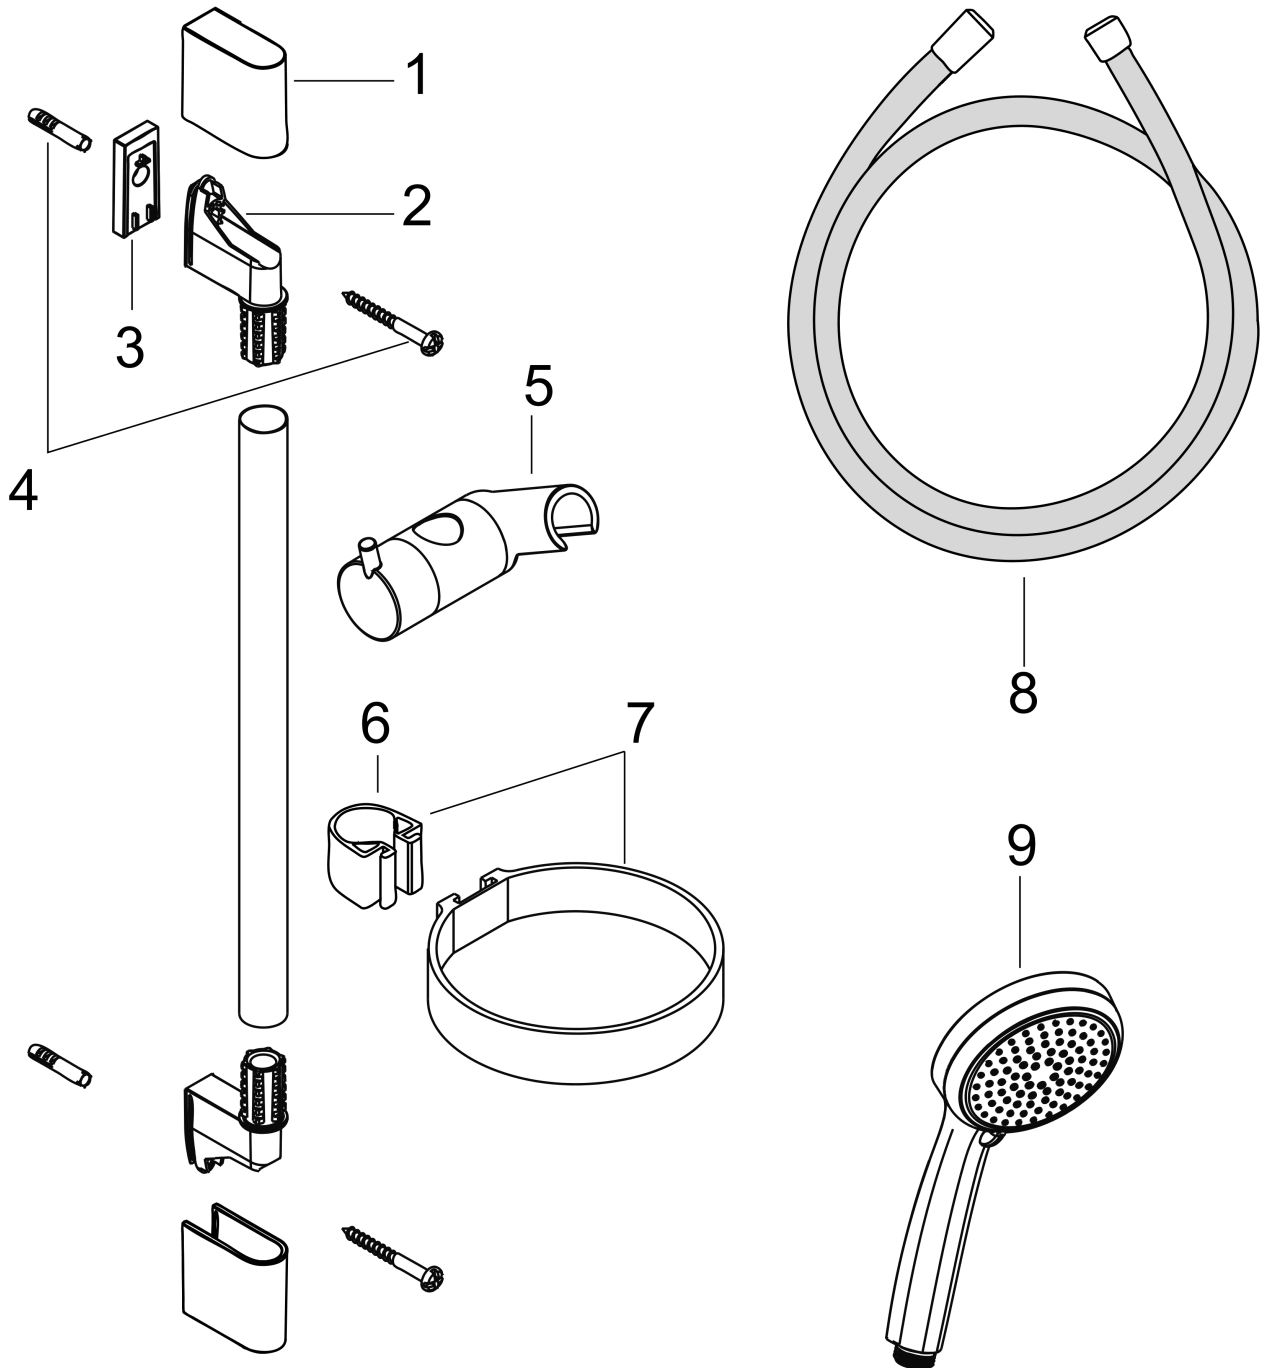

Croma 100

Shower set Vario with shower bar 65 cm and soap dish

Surfaces: **Chrome** Article Number: **27772000**

Description

product features

- consists of: hand shower, shower bar, shower hose, slider, soap dish
- shower head size: 100 mm
- spray type: Rain, Shampoo spray, normal spray, Massage spray
- spray type adjustment by turning spray disc
- 90° position adjustable hand shower holder, pivots left and right, up and down
- maximum flow rate at 3 bar: 18 l/min
- minimum flow pressure: 1 bar
- pivot connector prevent hose from tangling
- wall mounting: screw fastening
- wall supports of plastic
- shower bar diameter: 22 mm
- profile stand pipe: round

Technology

Product image

Scale drawing

Croma 100

Shower set Vario with shower bar 65 cm and soap dish

Surfaces: **Chrome** Article Number: **27772000**

Flowchart

The consumption was measured in combination with the appropriate fittings (thermostat/mixer/in-wall valve) to reflect actual application in practice.

Croma 100

Shower set Vario with shower bar 65 cm and soap dish

Surfaces: **Chrome** Article Number: **27772000**

Installation examples

Croma 100
Shower set Vario with shower bar 65 cm and soap dish
 Surfaces: **Chrome** Article Number: **27772000**

Exploded Drawing

Year of production: >10/06

Croma 100

Shower set Vario with shower bar 65 cm and soap dish

Surfaces: **Chrome** Article Number: **27772000**

Spare part list

Year of production: >10/06

Pos.	Description	Article Number	Price	PU
1	cover set	98738000	-	1
2	wall support	96275000	-	1
3	tile-matching-disk 7 mm	97450000	-	1
4	mounting set	96179000	-	1
5	support, assy	98753000	-	1
6	clip for Casetta, Ø 22 mm	96189000	-	1
7	shelf Casetta	28678000	-	1
8	shower hose Isiflex'B 1,60 m	28276000	-	1
9	handshower	28535000	-	1