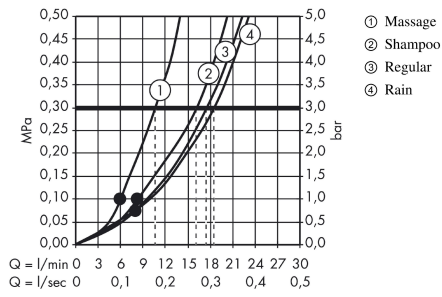

Croma 100

Shower set Vario with shower bar 65 cm and soap dish

Surfaces: **Chrome** Article Number: **27772000**

Description

product features

- consists of: hand shower, shower bar, shower hose, slider, soap dish
- shower head size: 100 mm
- spray type: Rain, Shampoo spray, normal spray, Massage spray
- spray type adjustment by turning spray disc
- 90° position adjustable hand shower holder, pivots left and right, up and down
- maximum flow rate at 3 bar: 18 l/min
- minimum flow pressure: 1 bar
- pivot connector prevent hose from tangling
- wall mounting: screw fastening
- wall supports of plastic
- shower bar diameter: 22 mm
- profile stand pipe: round

Technology

Product image

Scale drawing

Croma 100

Shower set Vario with shower bar 65 cm and soap dish

Surfaces: **Chrome** Article Number: **27772000**

Flowchart

The consumption was measured in combination with the appropriate fittings (thermostat/mixer/in-wall valve) to reflect actual application in practice.

Croma 100

Shower set Vario with shower bar 65 cm and soap dish

Surfaces: **Chrome** Article Number: **27772000**

Installation examples

Croma 100
Shower set Vario with shower bar 65 cm and soap dish
 Surfaces: **Chrome** Article Number: **27772000**

Exploded Drawing

Year of production: >10/06

Croma 100

Shower set Vario with shower bar 65 cm and soap dish

Surfaces: **Chrome** Article Number: **27772000**

Spare part list

Year of production: >10/06

Pos.	Description	Article Number	Price	PU
1	cover set	98738000	-	1
2	wall support	96275000	-	1
3	tile-matching-disk 7 mm	97450000	-	1
4	mounting set	96179000	-	1
5	support, assy	98753000	-	1
6	clip for Casetta, Ø 22 mm	96189000	-	1
7	shelf Casetta	28678000	-	1
8	shower hose Isiflex'B 1,60 m	28276000	-	1
9	handshower	28535000	-	1