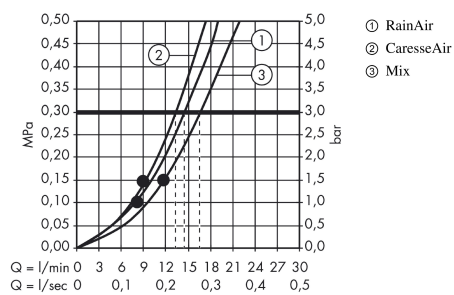

Raindance Select S
Shower set 150 3jet with shower bar 90 cm and soap dish
 Surfaces: **White/Chrome** Article Number: **27803400**

Description

product features

- consists of: hand shower, shower bar, shower hose, slider, soap dish
- shower head size: 150 mm
- spray type: RainAir, CaresseAir, Mix
- convenient diversion via Select button
- pivot connector prevent hose from tangling
- 90° position adjustable slider, pivots left and right, up and down
- maximum flow rate at 3 bar: 16 l/min
- wall supports of plastic

Technology

Product image

Scale drawing

Flowchart

The consumption was measured in combination with the appropriate fittings (thermostat/mixer/ in-wall valve) to reflect actual application in practice.

Raindance Select S
Shower set 150 3jet with shower bar 90 cm and soap dish
 Surfaces: **White/Chrome** Article Number: **27803400**