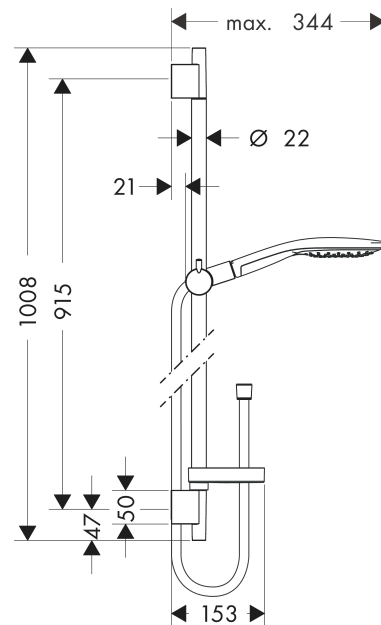

Raindance Select S
Shower set 150 3jet with shower bar 90 cm and soap dish
 Surfaces: **White/Chrome** Article Number: **27803400**

Description

product features

- consists of: hand shower, shower bar, shower hose, slider, soap dish
- shower head size: 150 mm
- spray type: RainAir, CaresseAir, Mix
- convenient diversion via Select button
- pivot connector prevent hose from tangling
- 90° position adjustable slider, pivots left and right, up and down
- maximum flow rate at 3 bar: 16 l/min
- wall supports of plastic

Technology

Product image

Scale drawing

Flowchart

The consumption was measured in combination with the appropriate fittings (thermostat/mixer/ in-wall valve) to reflect actual application in practice.

Raindance Select S
Shower set 150 3jet with shower bar 90 cm and soap dish
 Surfaces: **White/Chrome** Article Number: **27803400**