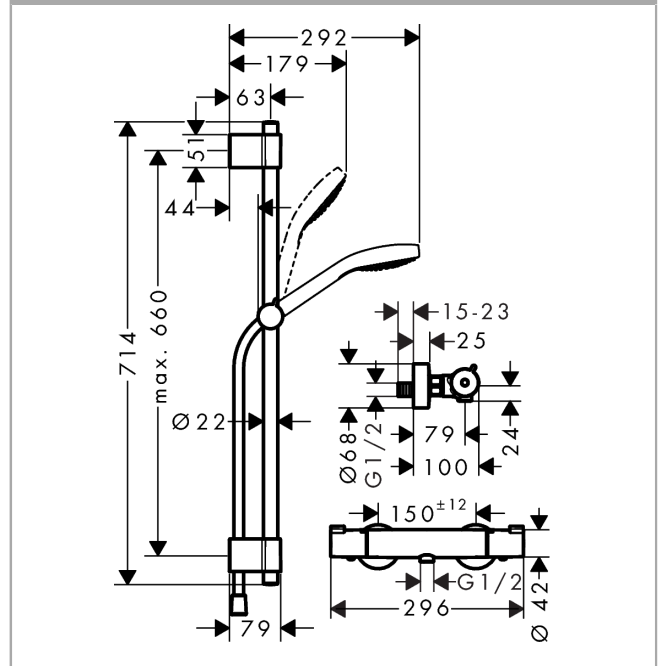

## Croma Select S

Shower system for exposed installation Vario with Ecostat 1001 CL thermostat and shower bar 72 cm

Surfaces: **White/Chrome** Article Number: **27833400**

#### product features

- consists of: hand shower, shower thermostat, shower bar, slider, shower hose
- shower head size: 110 mm
- convenient diversion via Select button
- spray type hand shower: Rain, IntenseRain, TurboRain
- maximum flow rate at 3 bar: 14,7 l/min
- minimum flow pressure: 1,2 bar
- profile stand pipe: round
- shower bar diameter: 22 mm
- variable drilling hole distance: 400 - 660 mm
- pivot connector prevent hose from tangling
- 90° position adjustable hand shower holder, pivots left and right, up and down
- wall supports of plastic
- max. operating pressure: 6 bar
- min. operating pressure: 1,2 bar

### Scale drawing

**Croma Select S**

**Shower system for exposed installation Vario with Ecostat 1001 CL thermostat and shower bar 72 cm**

Surfaces: **White/Chrome** Article Number: **27833400**

**Flowchart**