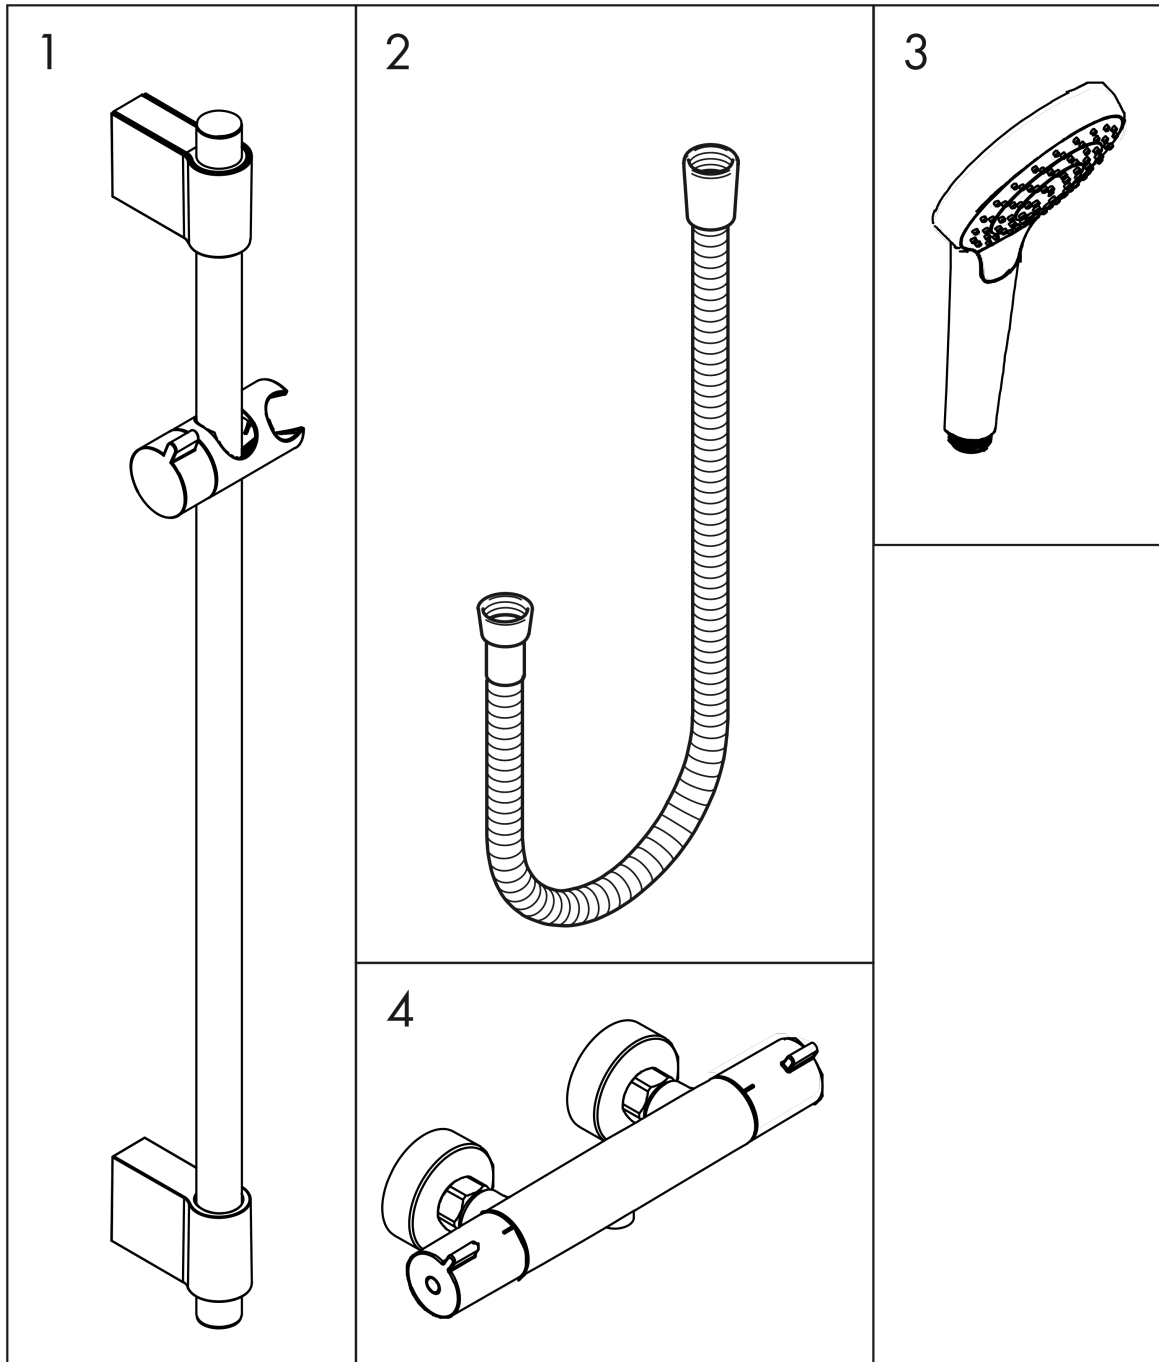

Croma Select S
Shower system for exposed installation Vario with Ecostat 1001 CL thermostat and shower bar
72 cm
Surfaces: **White/Chrome** Article Number: **27833400**

Exploded Drawing

Year of production: >07/17

Croma Select S

Shower system for exposed installation Vario with Ecostat 1001 CL thermostat and shower bar 72 cm

Surfaces: **White/Chrome** Article Number: **27833400**

Spare part list

Year of production: >07/17

Pos.	Description	Article Number	Price	PU
1	-	27355000	-	1
2	shower hose 1,60 m	28168000	-	1
3	handshower	26803400	-	1
4	Thermostat	13211000	-	1