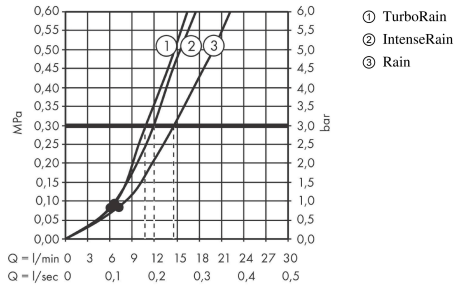

### Scale drawing

**Croma Select S**

**Shower system for exposed installation Vario with Ecostat 1001 CL thermostat and shower bar 72 cm**

Surfaces: **White/Chrome** Article Number: **27833400**

**Flowchart**