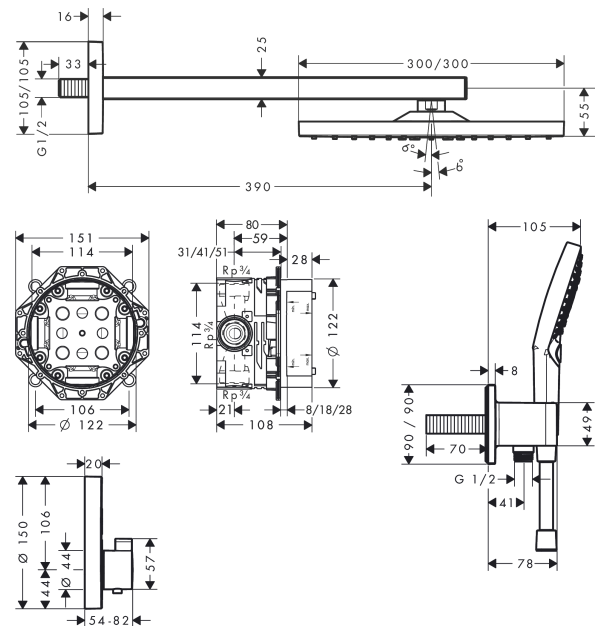

### product features

- consists of: overhead shower, hand shower, Thermostat, basic set, wall outlet, shower hose
- shower head size: 300 x 300 mm
- spray type overhead shower: RainAir
- spray type hand shower: PowderRain, Rain, Whirl
- maximum flow rate at 3 bar: 17,1 l/min
- minimum flow pressure: 1,5 bar
- max. operating pressure: 6 bar
- thermostat: ShowerSelect
- pivot connector prevents hose from tangling
- connection type: basic set

## Scale drawing

**Spare part list**

Year of production: >01/21

Pos.	Description	Article Number	PC	PU
1	-	26238000	98	1
2	handshower	26014000	98	1
3	shower holder, assy	26486000	98	1
4	shower hose Isiflex'B 1,25 m	28272000	98	1
5	Thermostat	15763000	98	1
6	concealed item	01800180	98	1