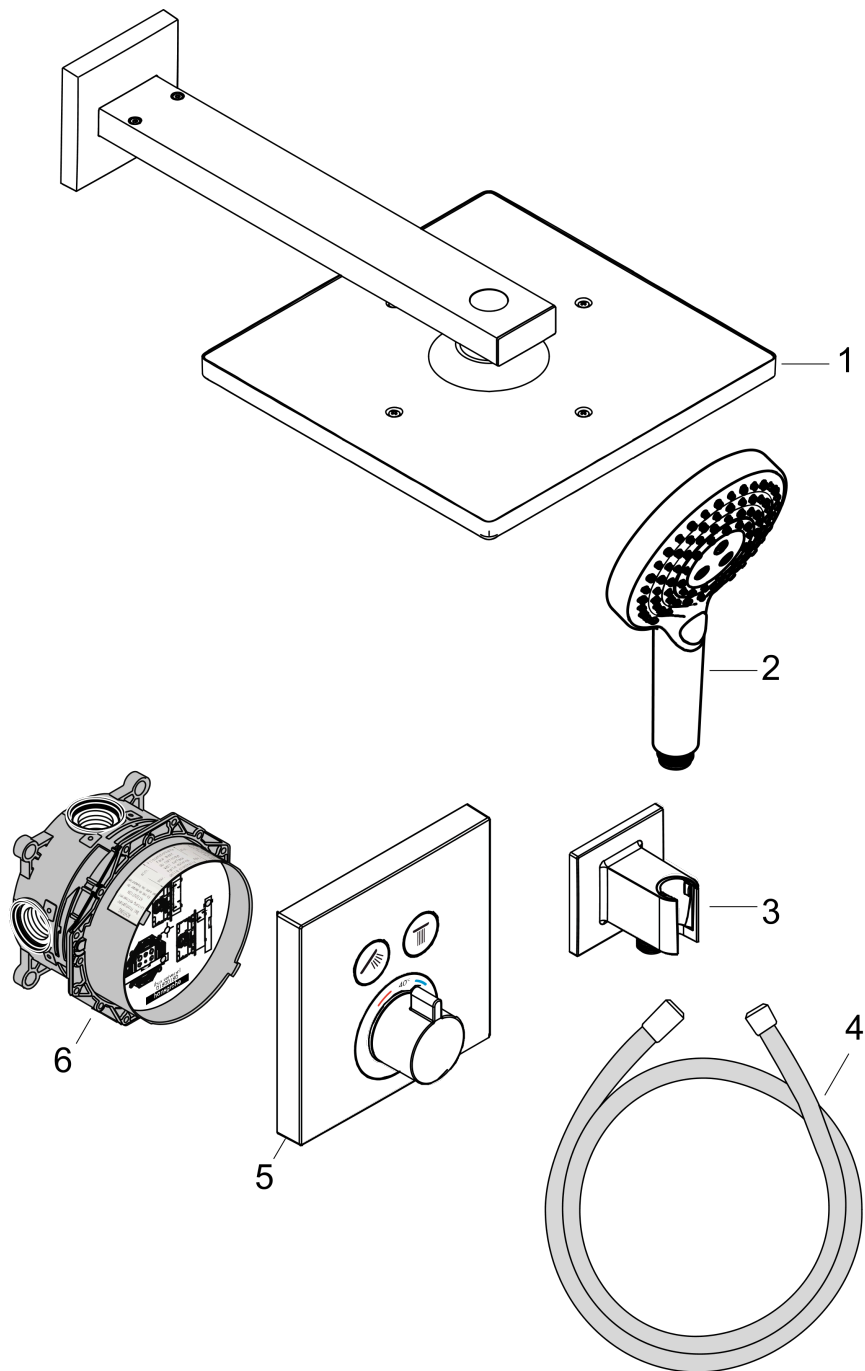

### product features

- consists of: overhead shower, hand shower, Thermostat, basic set, wall outlet, shower hose
- shower head size: 300 x 300 mm
- spray type overhead shower: RainAir
- spray type hand shower: PowderRain, Rain, Whirl
- maximum flow rate at 3 bar: 17,1 l/min
- minimum flow pressure: 1,5 bar
- max. operating pressure: 6 bar
- thermostat: ShowerSelect
- pivot connector prevents hose from tangling
- connection type: basic set

## Scale drawing

## Flowchart

**Raindance E**  
**Shower system 300 1jet with ShowerSelect Square**  
Finish: **Chrome** Article Number: **27952000**

Exploded Drawing

Year of production: >01/21

**Raindance E**  
**Shower system 300 1jet with ShowerSelect Square**  
 Finish: **Chrome** Article Number: **27952000**

**Spare part list**

Year of production: >01/21

Pos.	Description	Article Number	PC	PU
1	-	26238000	98	1
2	handshower	26014000	98	1
3	shower holder, assy	26486000	98	1
4	shower hose Isiflex'B 1,25 m	28272000	98	1
5	Thermostat	15763000	98	1
6	concealed item	01800180	98	1