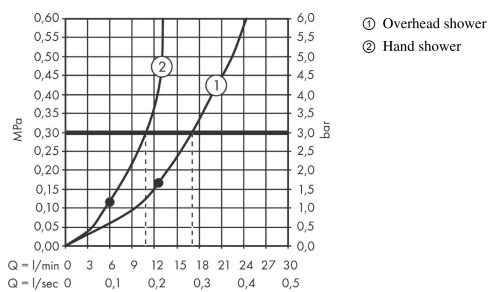

Raindance E
Shower system 300 1jet with ShowerSelect Square
Finish: **Chrome** Article Number: **27952000**

Description

product features

- consists of: overhead shower, hand shower, Thermostat, basic set, wall outlet, shower hose
- shower head size: 300 x 300 mm
- spray type overhead shower: RainAir
- spray type hand shower: PowderRain, Rain, Whirl
- maximum flow rate at 3 bar: 17,1 l/min
- minimum flow pressure: 1,5 bar
- max. operating pressure: 6 bar
- thermostat: ShowerSelect
- pivot connector prevents hose from tangling
- connection type: basic set

Technology

Product image

Scale drawing

Flowchart