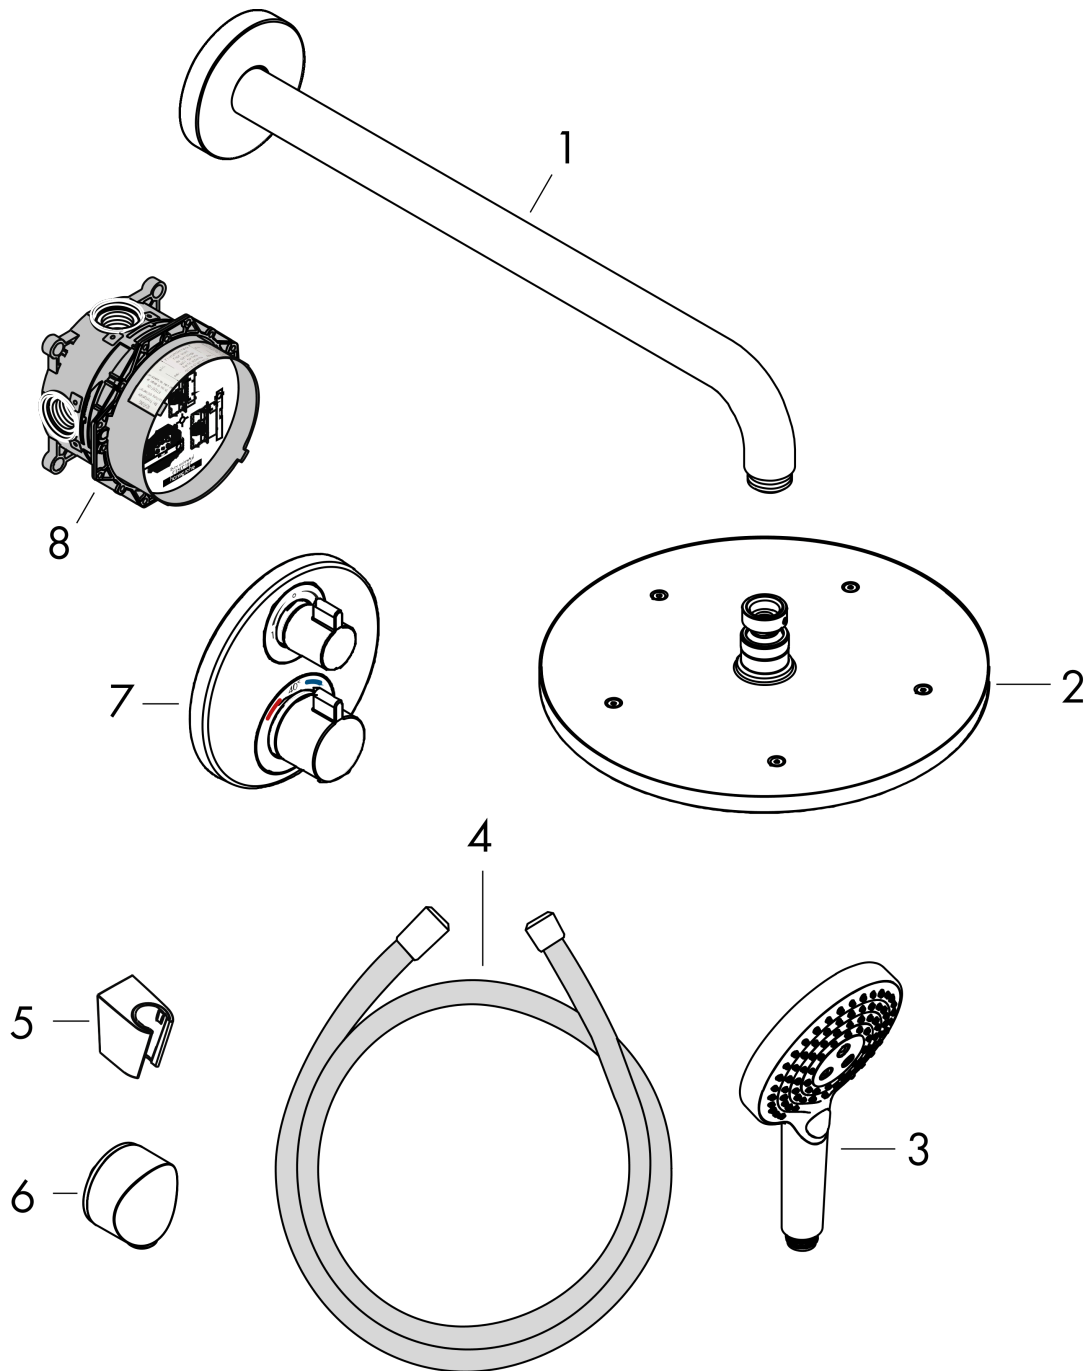

##### product features

- consists of: overhead shower, hand shower, shower arm, Thermostat, basic set, wall outlet, shower holder, shower hose
- shower head size: 280 mm
- spray type overhead shower: RainAir
- spray type hand shower: RainAir, Rain, Whirl
- maximum flow rate at 3 bar: 15,6 l/min
- minimum flow pressure: 1,5 bar
- max. operating pressure: 6 bar
- pivot connector prevents hose from tangling
- connection type: basic set

#### Product image

#### Scale drawing

**Croma**  
**Shower system 280 1jet with Ecostat S and hand shower 120 3jet**  
 Finish: **Matt Black** Article Number: **27961670**

Exploded Drawing

Year of production: >02/21

**Croma**

**Shower system 280 1jet with Ecostat S and hand shower 120 3jet**

Finish: **Matt Black** Article Number: **27961670**

**Spare part list**

Year of production: >02/21

Pos.	Description	Article Number	PC	PU
1	head shower	26220670	98	1
2	shower arm 390 mm	27413670	98	1
3	handshower	26530670	98	1
4	shower holder	28331670	98	1
5	shower hose Isiflex'B 1,25 m	28272670	98	1
6	Fixfit Hose Connection	27454670	98	1
7	Finish set	15758670	98	1
8	concealed item	01800180	98	1