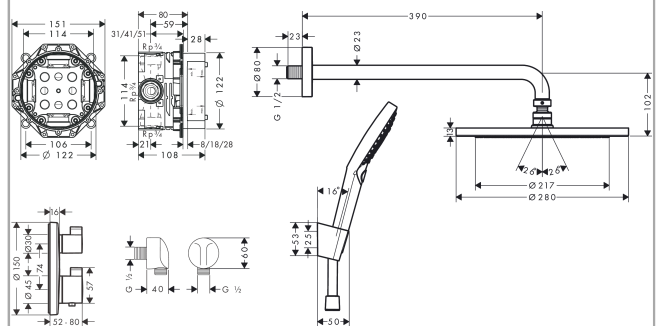

##### product features

- consists of: overhead shower, hand shower, shower arm, Thermostat, basic set, wall outlet, shower holder, shower hose
- shower head size: 280 mm
- spray type overhead shower: RainAir
- spray type hand shower: RainAir, Rain, Whirl
- maximum flow rate at 3 bar: 15,6 l/min
- minimum flow pressure: 1,5 bar
- max. operating pressure: 6 bar
- pivot connector prevents hose from tangling
- connection type: basic set

#### Scale drawing

**Croma**  
**Shower system 280 1jet with Ecostat S and hand shower 120 3jet**  
 Finish: **Matt Black** Article Number: **27961670**

Exploded Drawing

Year of production: >02/21

**Croma**

**Shower system 280 1jet with Ecostat S and hand shower 120 3jet**

Finish: **Matt Black** Article Number: **27961670**

**Spare part list**

Year of production: >02/21

Pos.	Description	Article Number	PC	PU
1	head shower	26220670	98	1
2	shower arm 390 mm	27413670	98	1
3	handshower	26530670	98	1
4	shower holder	28331670	98	1
5	shower hose Isiflex'B 1,25 m	28272670	98	1
6	Fixfit Hose Connection	27454670	98	1
7	Finish set	15758670	98	1
8	concealed item	01800180	98	1