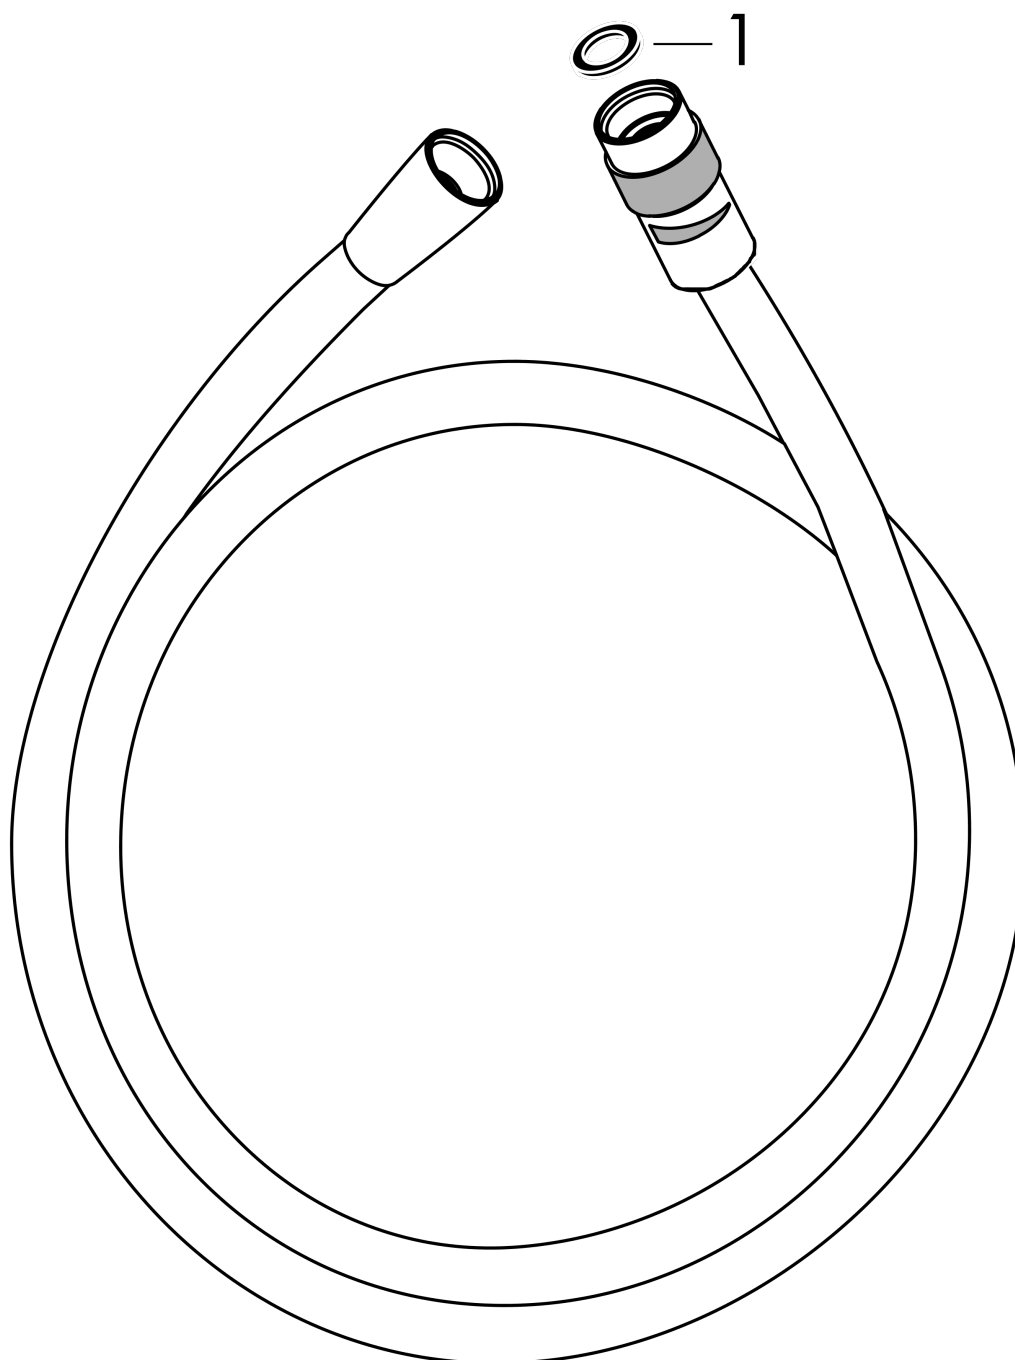

Shower hose 1.25 m with volume control
Finish: **Chrome** Article Number: **28127000**

product features

- high-quality shower hose with metal effect
- with plastic coating, easy to clean
- shower hose length: 1.25 m
- pivot connector prevents hose from tangling
- kink-protected
- adjustable flow rate between 6 l/min and 16 l/min
- nuts shower hose: cylindrical nut on both ends
- connection thread: G 1/2
- EPD_20210262_Shower_hoses

Certificates / Sustainability

Product image

Scale drawing

Shower hose 1.25 m with volume control
Finish: **Chrome** Article Number: **28127000**

Exploded Drawing

Year of production: >07/17

Shower hose 1.25 m with volume control
Finish: **Chrome** Article Number: **28127000**

Spare part list

Year of production: >07/17

Pos.		Article Number	PC	PU
1	seal	98058000	1	1