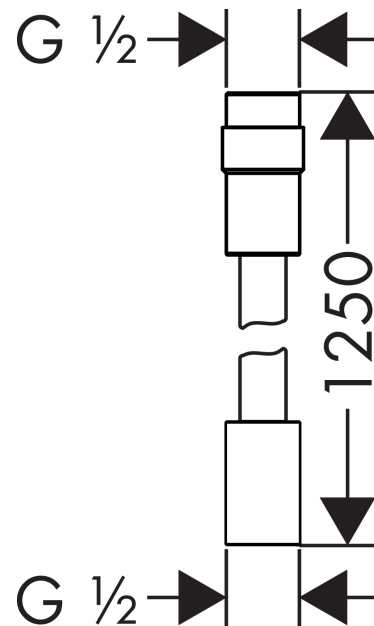

Shower hose 1.25 m with volume control
Finish: **Chrome** Article Number: **28127000**

product features

- high-quality shower hose with metal effect
- with plastic coating, easy to clean
- shower hose length: 1.25 m
- pivot connector prevents hose from tangling
- kink-protected
- adjustable flow rate between 6 l/min and 16 l/min
- nuts shower hose: cylindrical nut on both ends
- connection thread: G 1/2
- EPD_20210262_Shower_hoses

Certificates / Sustainability

Product image

Scale drawing

Shower hose 1.25 m with volume control
Finish: **Chrome** Article Number: **28127000**

Exploded Drawing

Year of production: >07/17

Shower hose 1.25 m with volume control
Finish: **Chrome** Article Number: **28127000**

Spare part list

Year of production: >07/17

Pos.		Article Number	PC	PU
1	seal	98058000	1	1