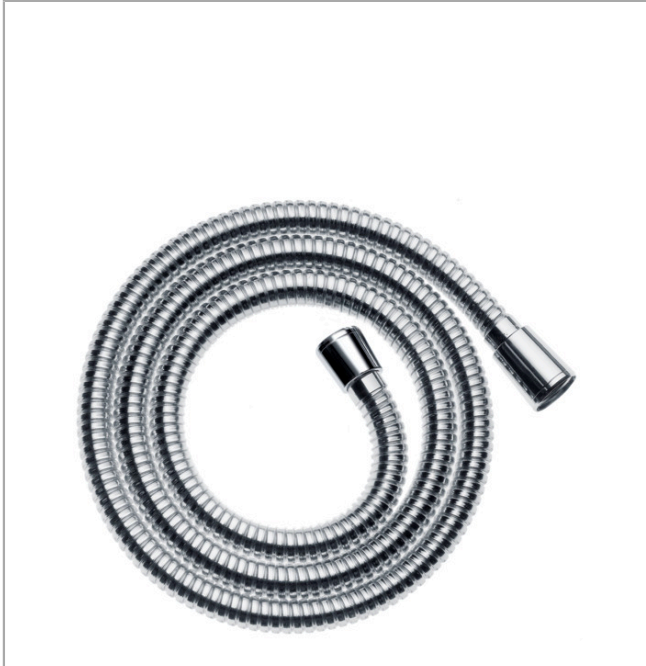

Sensoflex**Metal shower hose 125 cm**Surfaces: **Chrome** Article Number: **28132000****Description****product features**

- metal shower hose
- with plastic coating, easy to clean
- shower hose length: 1.25 m
- pivot connector prevent hose from tangling
- kink-protected

Product image**Scale drawing**