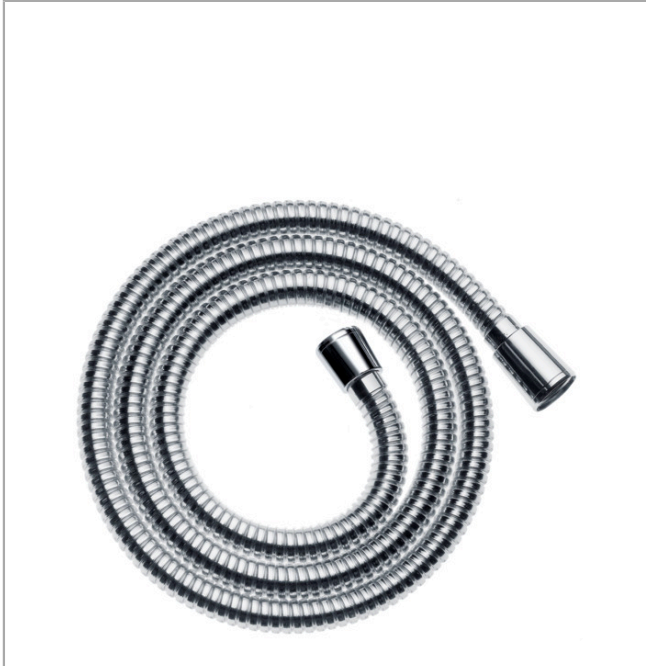

Sensoflex**Metal shower hose 160 cm**Surfaces: **Chrome** Article Number: **28136000****Description****product features**

- metal shower hose
- with plastic coating, easy to clean
- shower hose length: 1.60 m
- pivot connector prevent hose from tangling
- kink-protected

Product image**Scale drawing**