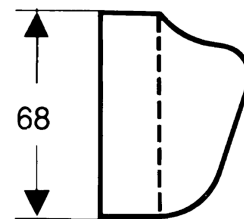

Shower holderFinish: **Chrome** Article Number: **28321000****Description****product features**

- fixed holding position
- for hose with conical nut
- material: plastic

Product image**Scale drawing**

Shower holder
 Finish: **Chrome**

Article Number: **28321000**

Exploded Drawing

Year of production: >10/81

Shower holder

Finish: **Chrome** Article Number: **28321000**

Spare part list

Year of production: >10/81

Pos.	Description	Article Number	PC	PU
1	support element	97534000	2	1