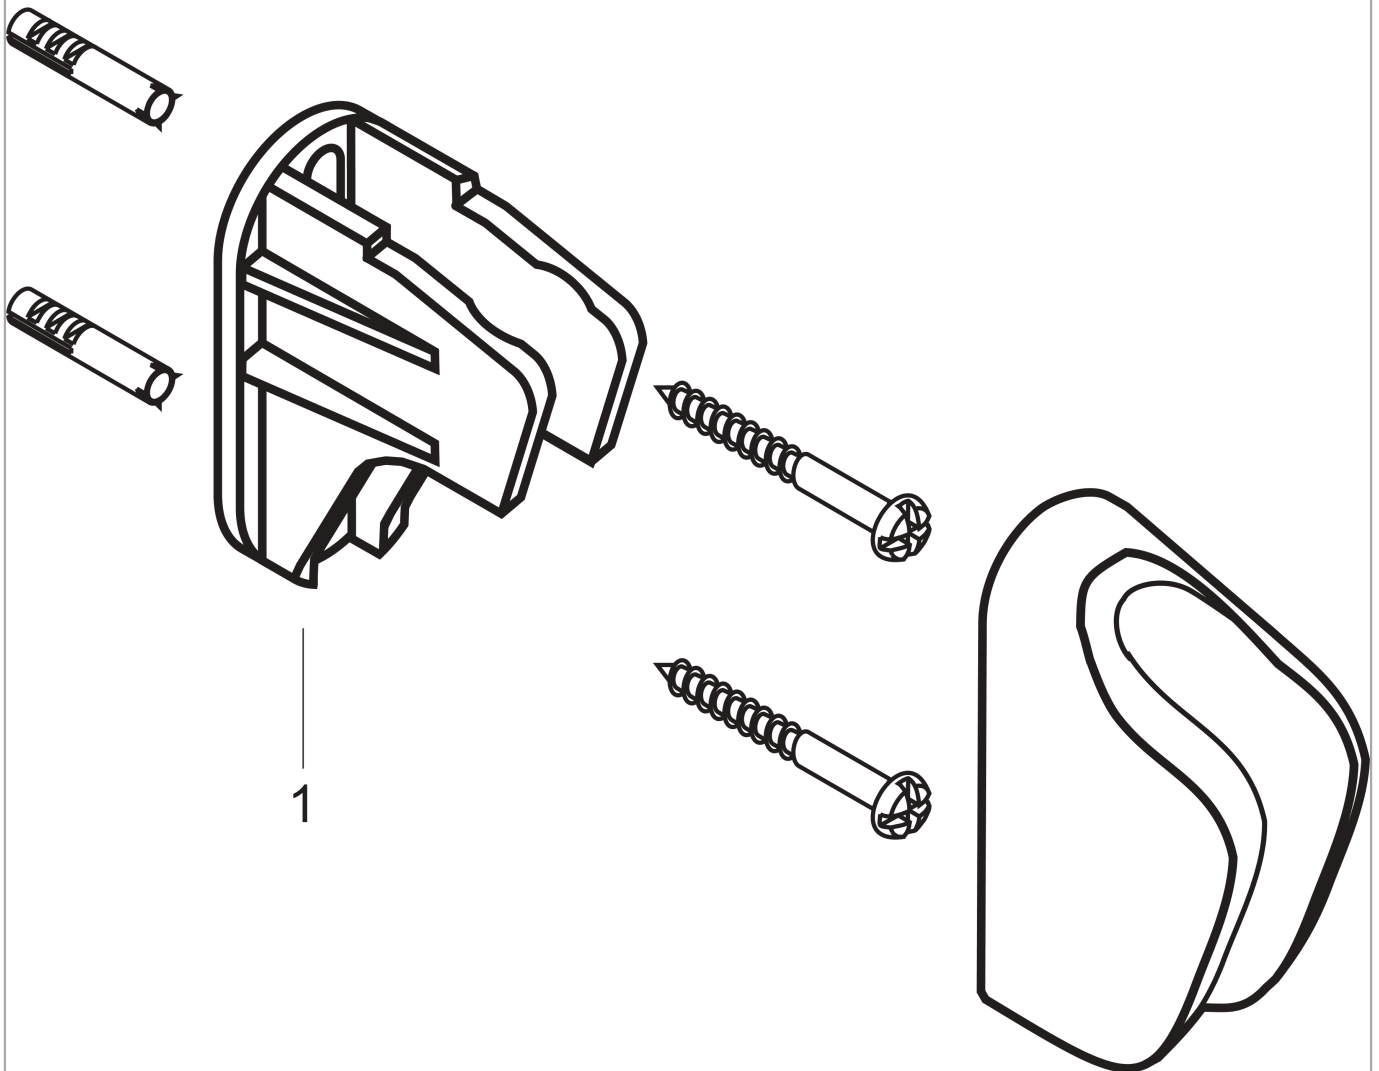

Shower holderFinish: **Chrome** Article Number: **28321000****Description****product features**

- fixed holding position
- for hose with conical nut
- material: plastic

Product image**Scale drawing**

Shower holder
 Finish: **Chrome**

Article Number: **28321000**

Exploded Drawing

Year of production: >10/81

Shower holder

Finish: **Chrome** Article Number: **28321000**

Spare part list

Year of production: >10/81

Pos.	Description	Article Number	PC	PU
1	support element	97534000	2	1