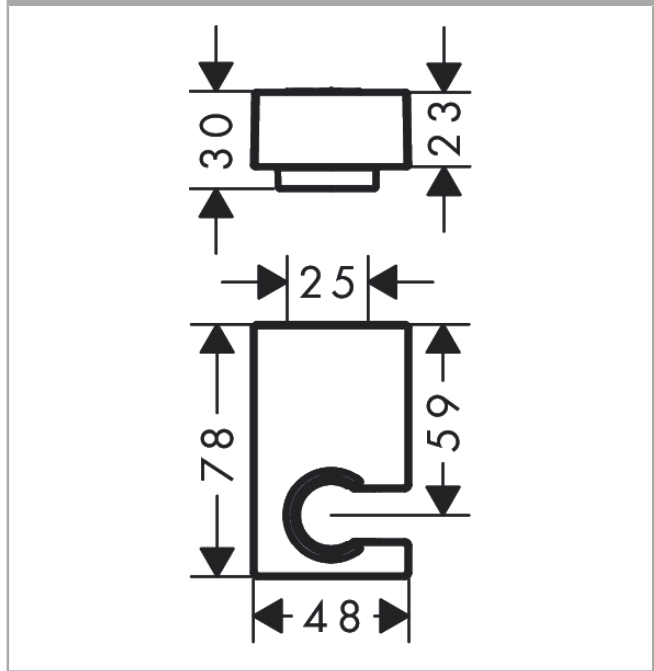

**Shower holder Porter E**

Surfaces: **Matt Black** Article Number: **28387670**

**Description**

**product features**

- fixed holding position
- for hoses with conical nut
- material: metal

**Design awards**

**Product image**

**Scale drawing**

**Shower holder Porter E**

Surfaces: **Matt Black** Article Number: **28387670**

**Exploded Drawing**

Year of production: >08/19

**Shower holder Porter E**

Surfaces: **Matt Black** Article Number: **28387670**

**Spare part list**

Year of production: >08/19

<b>Pos.</b>	<b>Description</b>	<b>Article Number</b>	<b>Price</b>	<b>PU</b>
1	mounting set	40915000	-	1