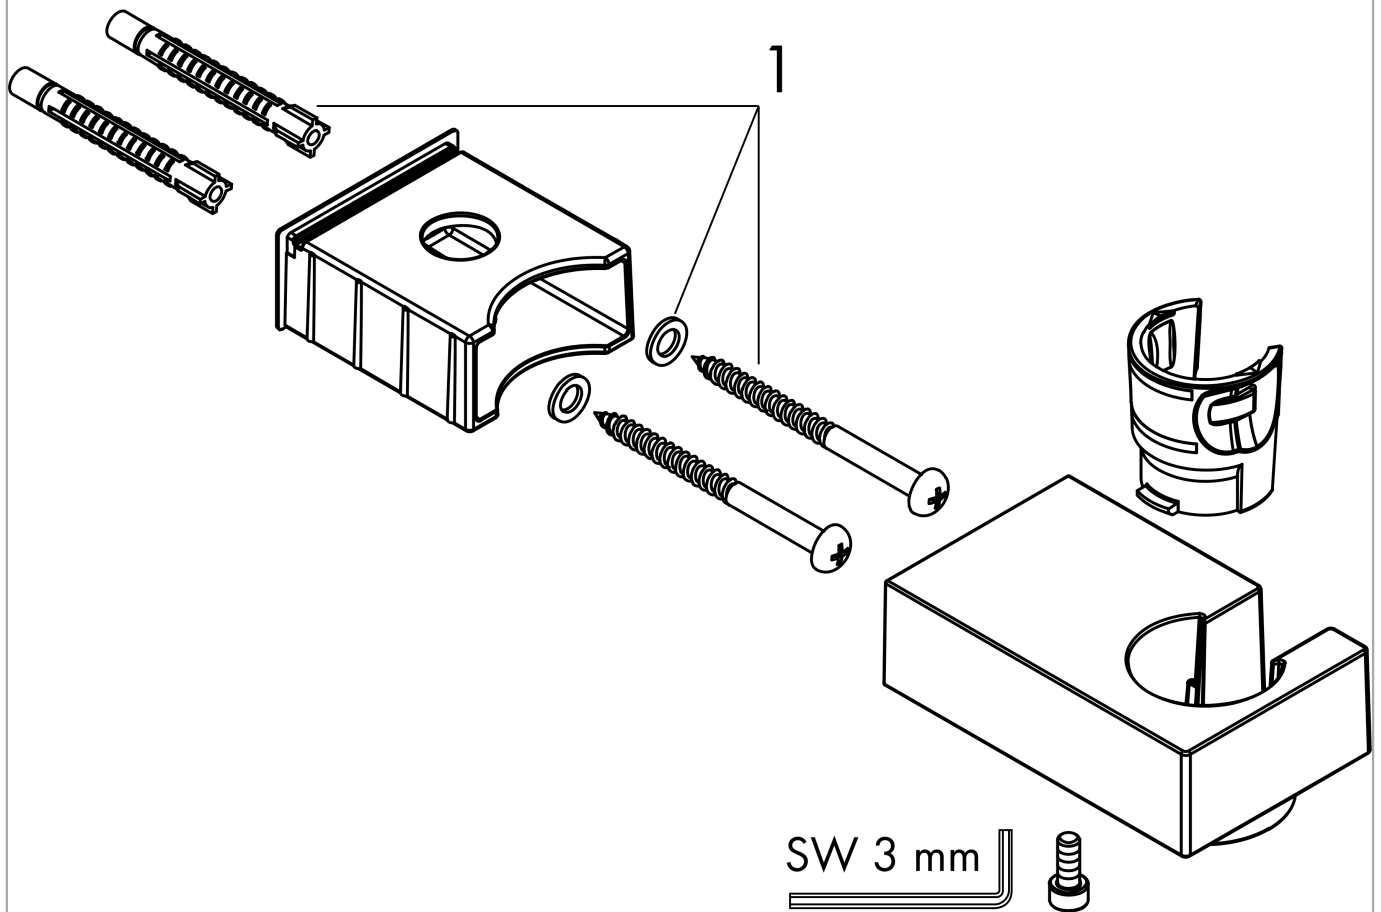

**Shower holder Porter E**

Surfaces: **Matt Black** Article Number: **28387670**

**Description**

**product features**

- fixed holding position
- for hoses with conical nut
- material: metal

**Design awards**

**Product image**

**Scale drawing**

**Shower holder Porter E**

Surfaces: **Matt Black** Article Number: **28387670**

**Exploded Drawing**

Year of production: >08/19

**Shower holder Porter E**

Surfaces: **Matt Black** Article Number: **28387670**