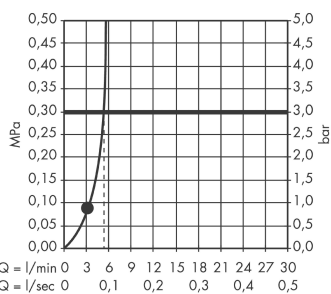

Crometta 85

Overhead shower 1jet Green 6 l/min

Surfaces: **Chrome** Article Number: **28423000**

Description

product features

- spray type: normal spray
- shower head size: 85 mm
- ball-joint: overhead shower angle adjustable
- flow rate normal spray (at 3 bar): 5.7 l/min
- grey spray disc
- material spray disc: plastic
- installation: ceiling or wall
- connection thread G ½
- connection dimension: DN15

Technology

Product image

Scale drawing

Flowchart

The consumption was measured in combination with the appropriate fittings (thermostat/mixer/in-wall valve) to reflect actual application in practice.