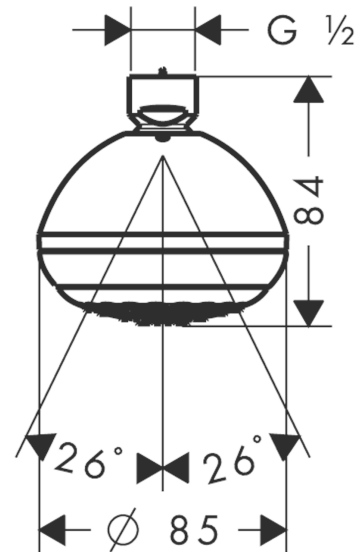

Crometta 85

Overhead shower 1jet Green 6 l/min

Surfaces: **Chrome** Article Number: **28423000**

Description

product features

- spray type: normal spray
- shower head size: 85 mm
- ball-joint: overhead shower angle adjustable
- flow rate normal spray (at 3 bar): 5.7 l/min
- grey spray disc
- material spray disc: plastic
- installation: ceiling or wall
- connection thread G ½
- connection dimension: DN15

Technology

Product image

Scale drawing

Flowchart

The consumption was measured in combination with the appropriate fittings (thermostat/mixer/in-wall valve) to reflect actual application in practice.