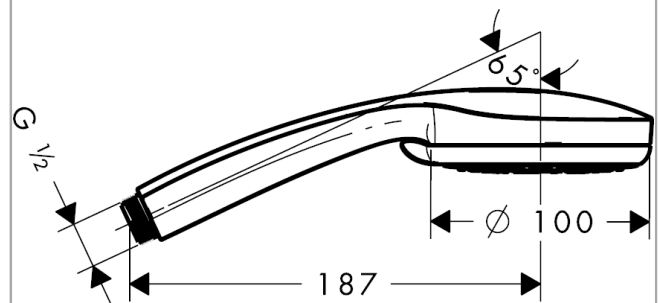

Croma 100 Hand shower Vario

Surfaces: **Chrome** Article Number: **28535000**

Description

product features

- shower head size: 100 mm
- spray type: Rain, normal spray, Shampoo spray, Massage spray
- spray type adjustment by turning spray disc
- maximum flow rate at 3 bar: 18 l/min
- with internal water conduction
- rinseable dirt filter
- connection thread G ½
- connection dimension: DN15
- suitable for continuous flow water heaters

Technology

Product image

Scale drawing

Flowchart

The consumption was measured in combination with the appropriate fittings (thermostat/mixer/ in-wall valve) to reflect actual application in practice.