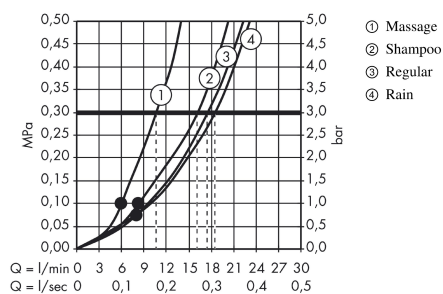

Croma 100 Hand shower Vario

Surfaces: **Chrome** Article Number: **28535000**

Description

product features

- shower head size: 100 mm
- spray type: Rain, normal spray, Shampoo spray, Massage spray
- spray type adjustment by turning spray disc
- maximum flow rate at 3 bar: 18 l/min
- with internal water conduction
- rinseable dirt filter
- connection thread G ½
- connection dimension: DN15
- suitable for continuous flow water heaters

Technology

Product image

Scale drawing

Flowchart

The consumption was measured in combination with the appropriate fittings (thermostat/mixer/ in-wall valve) to reflect actual application in practice.