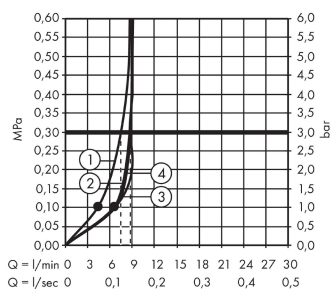

Croma 100

Hand shower Vario EcoSmart 9 l/min

Surfaces: **Chrome** Article Number: **28537000**

Description

product features

- shower head size: 100 mm
- spray type: Rain, Shampoo spray, normal spray, Massage spray
- spray type adjustment by turning spray disc
- maximum flow rate at 3 bar: 9 l/min
- with internal water conduction
- rinseable dirt filter
- connection thread G ½
- connection dimension: DN15
- suitable for continuous flow water heaters

Technology

Product image

Scale drawing

Flowchart

- ① Massage
- ② Shampoo
- ③ Regular
- ④ Rain

The consumption was measured in combination with the appropriate fittings (thermostat/mixer/ in-wall valve) to reflect actual application in practice.