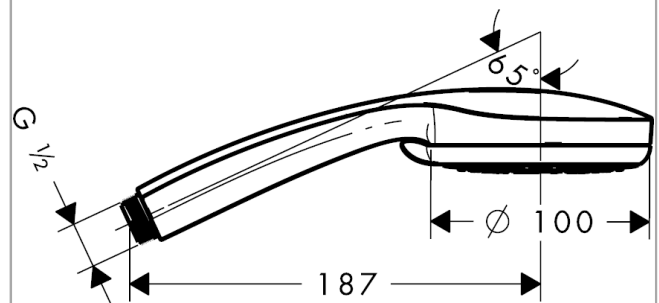

Croma 100

Hand shower Vario EcoSmart 9 l/min

Surfaces: **Chrome** Article Number: **28537000**

Description

product features

- shower head size: 100 mm
- spray type: Rain, Shampoo spray, normal spray, Massage spray
- spray type adjustment by turning spray disc
- maximum flow rate at 3 bar: 9 l/min
- with internal water conduction
- rinseable dirt filter
- connection thread G ½
- connection dimension: DN15
- suitable for continuous flow water heaters

Technology

Product image

Scale drawing

Flowchart

- ① Massage
- ② Shampoo
- ③ Regular
- ④ Rain

The consumption was measured in combination with the appropriate fittings (thermostat/mixer/ in-wall valve) to reflect actual application in practice.