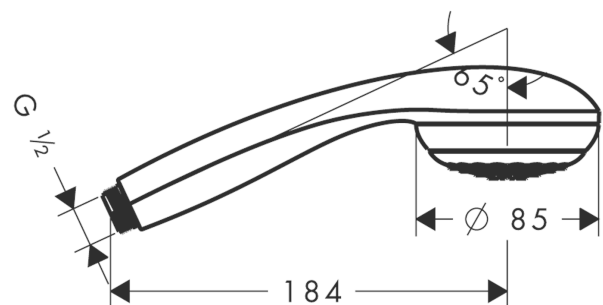

Crometta 85

Hand shower Mono Green 6 l/min

Surfaces: **Chrome** Article Number: **28561000**

Description

product features

- shower head size: 85 mm
- spray type: normal spray
- maximum flow rate at 3 bar: 6 l/min
- with internal water conduction
- rinseable dirt filter
- connection thread G 1/2
- connection dimension: DN15

Technology

Product image

Scale drawing

Flowchart

The consumption was measured in combination with the appropriate fittings (thermostat/mixer/ in-wall valve) to reflect actual application in practice.