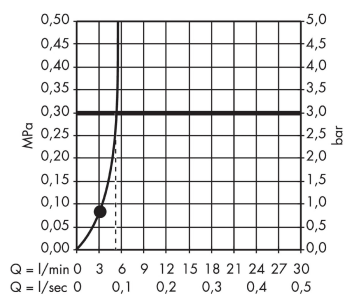

Crometta 85

Hand shower Mono Green 6 l/min

Surfaces: **Chrome** Article Number: **28561000**

Description

product features

- shower head size: 85 mm
- spray type: normal spray
- maximum flow rate at 3 bar: 6 l/min
- with internal water conduction
- rinseable dirt filter
- connection thread G 1/2
- connection dimension: DN15

Technology

Product image

Scale drawing

Flowchart

The consumption was measured in combination with the appropriate fittings (thermostat/mixer/ in-wall valve) to reflect actual application in practice.