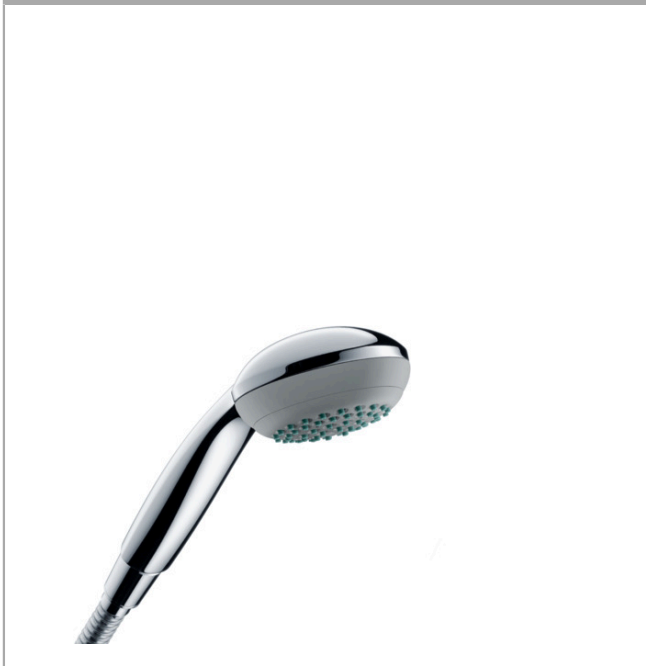

Crometta 85 Hand shower Vario

Surfaces: **Chrome** Article Number: **28562000**

Description

product features

- shower head size: 85 mm
- spray type: normal spray, Vario spray
- spray type adjustment by turning spray disc
- maximum flow rate at 3 bar: 17 l/min
- rinseable dirt filter
- connection thread G 1/2
- connection dimension: DN15
- suitable for continuous flow water heaters

Technology

Product image

Scale drawing

Flowchart

The consumption was measured in combination with the appropriate fittings (thermosta/mixer/ in-wall valve) to reflect actual application in practice.