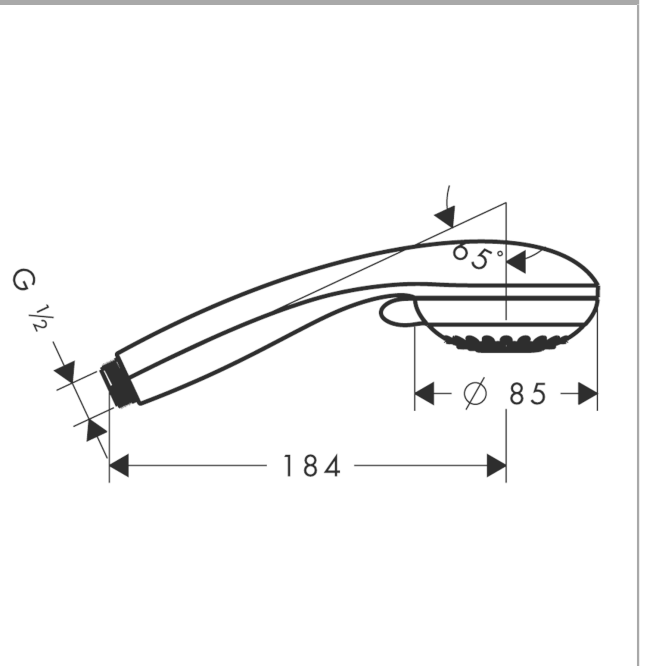

Crometta 85 Hand shower Vario

Surfaces: **Chrome** Article Number: **28562000**

Description

product features

- shower head size: 85 mm
- spray type: normal spray, Vario spray
- spray type adjustment by turning spray disc
- maximum flow rate at 3 bar: 17 l/min
- rinseable dirt filter
- connection thread G 1/2
- connection dimension: DN15
- suitable for continuous flow water heaters

Technology

Product image

Scale drawing

Flowchart

The consumption was measured in combination with the appropriate fittings (thermosta/mixer/ in-wall valve) to reflect actual application in practice.