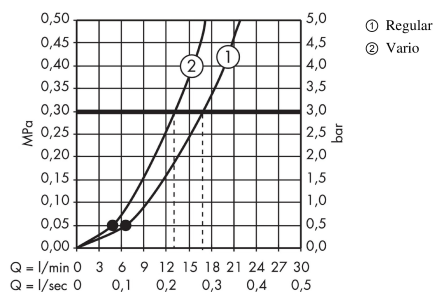

Crometta 85 Hand shower Vario

Surfaces: **Chrome** Article Number: **28562000**

Description

product features

- shower head size: 85 mm
- spray type: normal spray, Vario spray
- spray type adjustment by turning spray disc
- maximum flow rate at 3 bar: 17 l/min
- rinseable dirt filter
- connection thread G 1/2
- connection dimension: DN15
- suitable for continuous flow water heaters

Technology

Product image

Scale drawing

Flowchart

The consumption was measured in combination with the appropriate fittings (thermosta/mixer/ in-wall valve) to reflect actual application in practice.