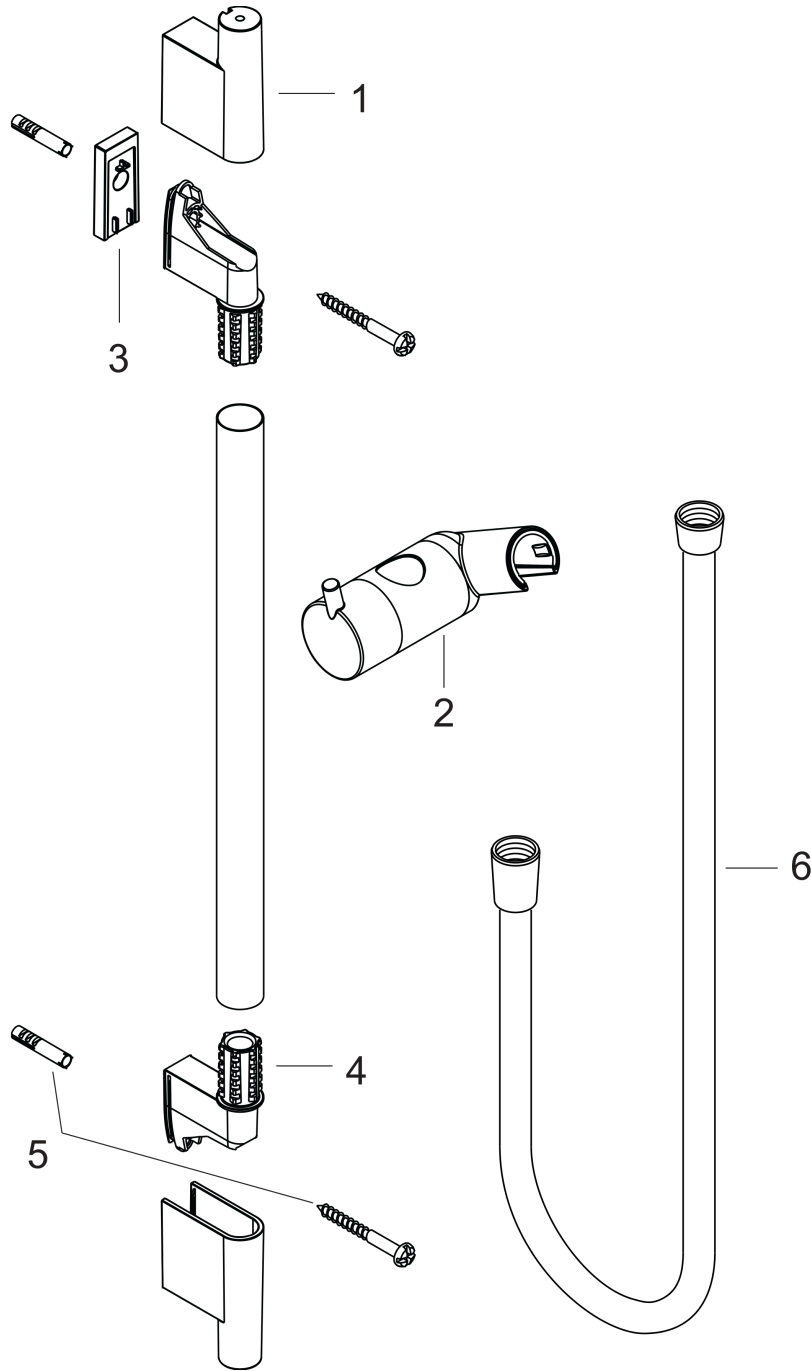

## Unica

Shower bar S Puro 90 cm with Isiflex shower hose 160 cm

Finish: **Matt Black** Article Number: **28631670**

#### product features

- consists of: shower bar, shower hose, slider
- pivot connector prevents hose from tangling
- pipe length: 1008 mm
- shower bar diameter: 22 mm
- profile pipe: round
- drilling distance: 915 mm
- metal hand shower holder
- hand shower holder with locking mechanism
- slider steplessly adjustable
- inclination angle adjustable via raster
- wall supports made of plastic

### Scale drawing

**Unica**  
**Shower bar S Puro 90 cm with Isiflex shower hose 160 cm**  
 Finish: **Matt Black** Article Number: **28631670**

Installation examples

Unica  
 Shower bar S Puro 90 cm with Isiflex shower hose 160 cm  
 Finish: **Matt Black** Article Number: **28631670**

Exploded Drawing

Year of production: >08/19

**Unica**  
**Shower bar S Puro 90 cm with Isiflex shower hose 160 cm**  
 Finish: **Matt Black** Article Number: **28631670**

**Spare part list**

Year of production: >08/19