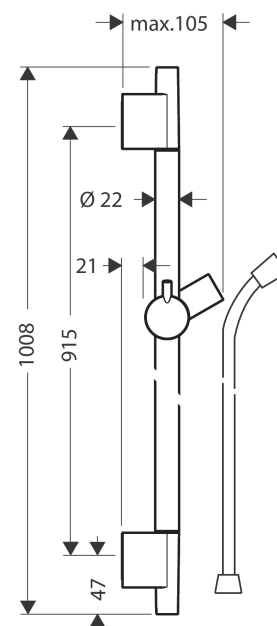

## Unica

Shower bar S Puro 90 cm with Isiflex shower hose 160 cm

Finish: **Matt Black** Article Number: **28631670**

#### product features

- consists of: shower bar, shower hose, slider
- pivot connector prevents hose from tangling
- pipe length: 1008 mm
- shower bar diameter: 22 mm
- profile pipe: round
- drilling distance: 915 mm
- metal hand shower holder
- hand shower holder with locking mechanism
- slider steplessly adjustable
- inclination angle adjustable via raster
- wall supports made of plastic

### Scale drawing

**Unica**  
**Shower bar S Puro 90 cm with Isiflex shower hose 160 cm**  
 Finish: **Matt Black** Article Number: **28631670**

Installation examples

Unica  
 Shower bar S Puro 90 cm with Isiflex shower hose 160 cm  
 Finish: **Matt Black** Article Number: **28631670**

Exploded Drawing

Year of production: >08/19

**Unica**  
**Shower bar S Puro 90 cm with Isiflex shower hose 160 cm**  
 Finish: **Matt Black** Article Number: **28631670**

**Spare part list**

Year of production: >08/19