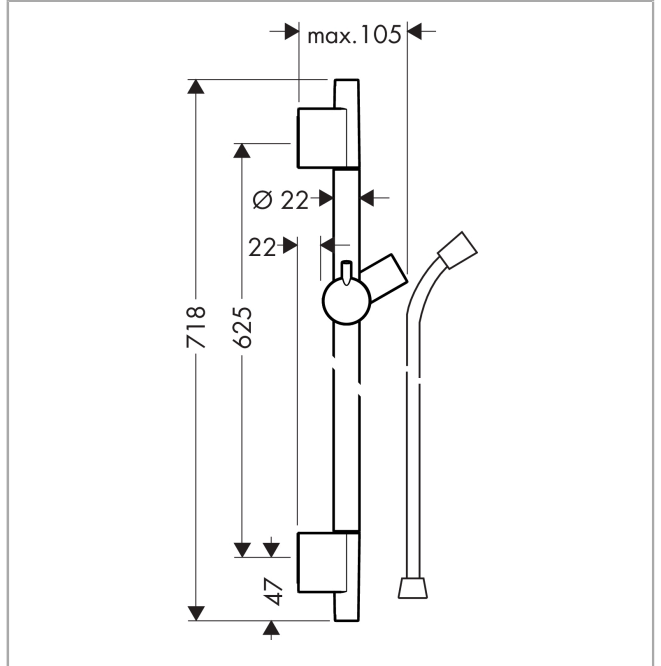

**Unica**

**Shower bar S Puro 65 cm with shower hose**

Surfaces: **Matt Black** Article Number: **28632670**

**Description**

**product features**

- consists of: shower bar, shower hose, slider
- bar width: brass pipe with a bar calibre of 22 mm
- side inclination angle steplessly adjustable

**Product image**

**Scale drawing**

**Unica**  
**Shower bar S Puro 65 cm with shower hose**  
 Surfaces: **Matt Black** Article Number: **28632670**

Installation examples