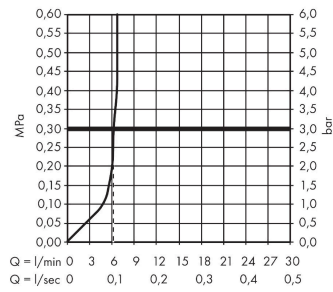

### Scale drawing

**Bidette hand shower 1jet S EcoSmart+ for warm water with shower holder and shower hose 125 cm**

Finish: **Matt Black** Article Number: **29232670**

**Flowchart**

**Bidette hand shower 1jet S EcoSmart+ for warm water with shower holder and shower hose 125 cm**