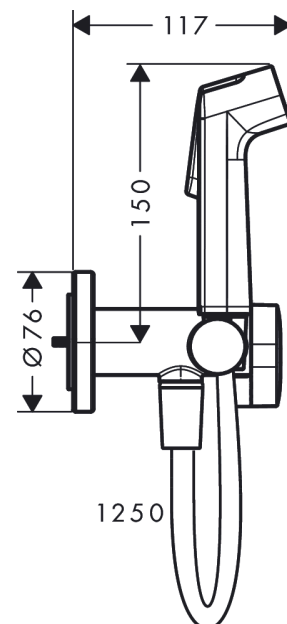

## Bidette hand shower 1jet S EcoSmart+ for warm water with shower holder and shower hose 125 cm

Finish: **Matt Black** Article Number: **29232670**

#### product features

- consists of: bidette hand shower, shut-off valve with integrated shower holder, shower hose
- shower head size: 28 mm
- integrated support function
- maximum flow rate at 3 bar: 5 l/min
- minimum flow pressure: 1 bar
- operating pressure: min. 1 bar/max. 10 bar
- pivot connector prevents hose from tangling
- shower hose with conical nut on both ends
- with non-return valve
- wall supports of metal
- wall mounting: screw fastening
- rinseable screen seal
- not intrinsically safe against backflow
- not suitable for operation in countries with valid EN 1717
- EU taxonomy: max. 6 l/min - Substantial Contribution (SC) possible

### Scale drawing

**Bidette hand shower 1jet S EcoSmart+ for warm water with shower holder and shower hose 125 cm**

Finish: **Matt Black** Article Number: **29232670**

**Flowchart**

**Bidette hand shower 1jet S EcoSmart+ for warm water with shower holder and shower hose 125 cm**

**Spare part list**

Year of production: >10/22

Pos.	Description	Article Number	PC	PU
1	handle	94564670	60	1
2	handle fixing set	94565000	1	1
3	cartridge, assy	94575000	10	1
4	handshower	94569670	59	1
5	guide	94568000	1	1
6	seal	98058000	1	1
7	shower hose Isiflex'B 1,25 m	28272670	98	1
8	filter packing	94246000	1	1
9	escutcheon	94567670	56	1
10	non return valve	93250000	5	1
11	extension set	94574000	8	1
a	-	29235180	99	1