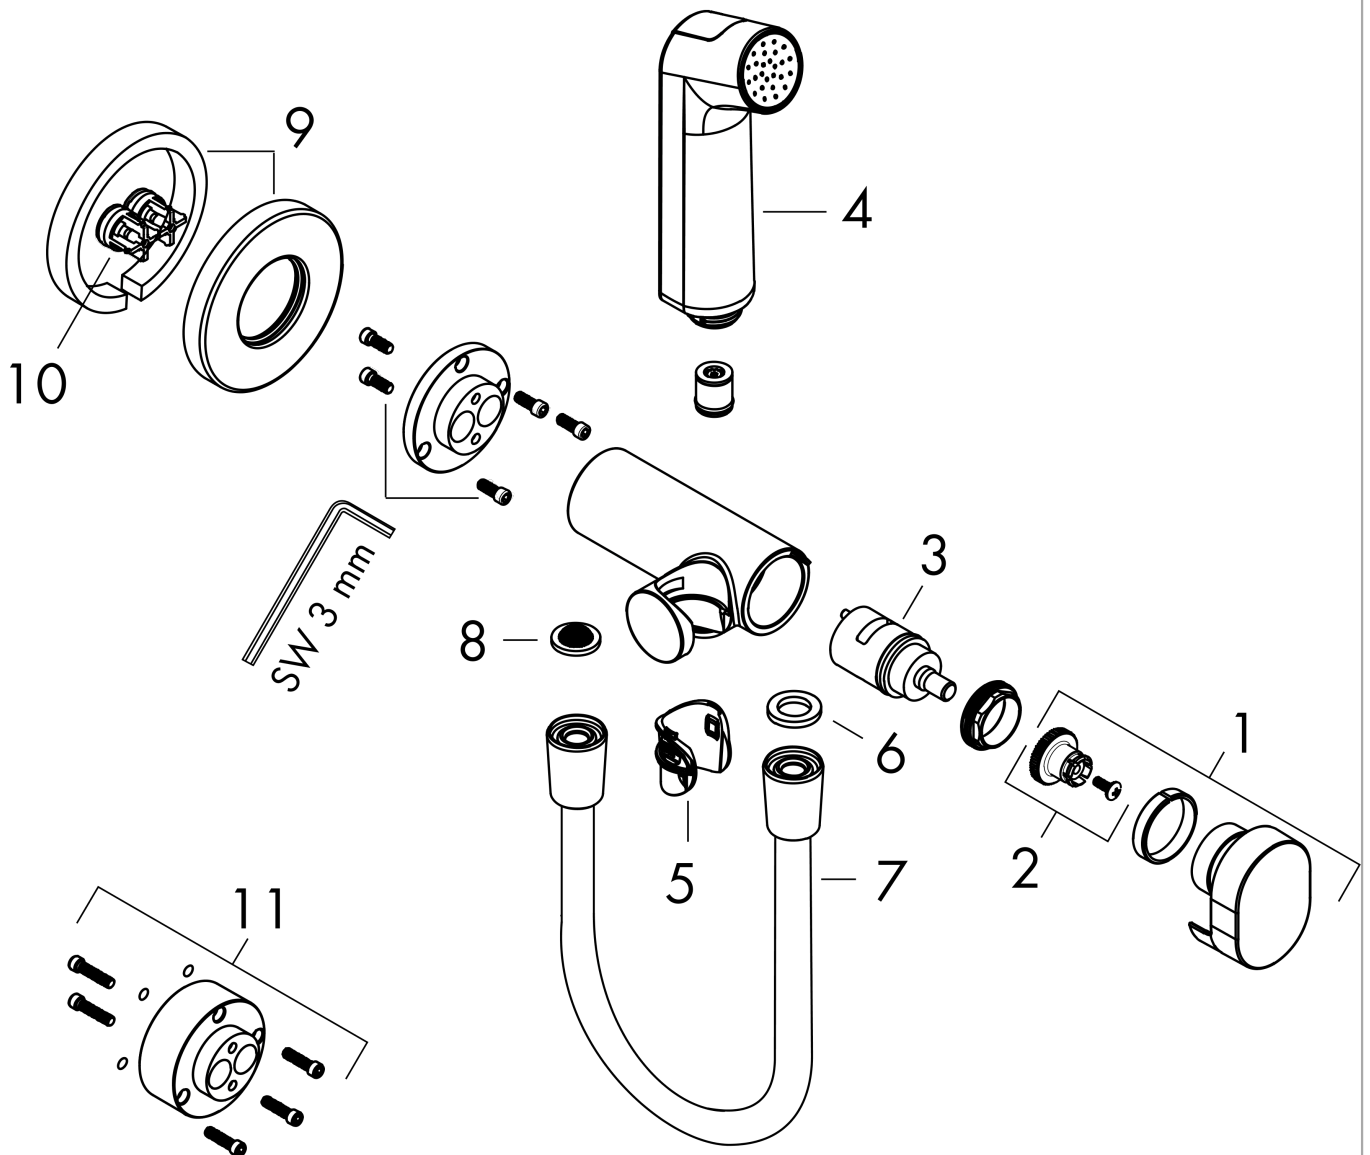

#### product features

- consists of: bidette hand shower, shut-off valve with integrated shower holder, shower hose
- shower head size: 28 mm
- integrated support function
- maximum flow rate at 3 bar: 5 l/min
- minimum flow pressure: 1 bar
- operating pressure: min. 1 bar/max. 10 bar
- pivot connector prevents hose from tangling
- shower hose with conical nut on both ends
- with non-return valve
- wall supports of metal
- wall mounting: screw fastening
- rinseable screen seal
- not intrinsically safe against backflow
- not suitable for operation in countries with valid EN 1717
- EU taxonomy: max. 6 l/min - Substantial Contribution (SC) possible

### Scale drawing

**Bidette hand shower 1jet S EcoSmart+ for warm water with shower holder and shower hose 125 cm**

Finish: **Matt Black** Article Number: **29232670**

**Flowchart**

**Bidette hand shower 1jet S EcoSmart+ for warm water with shower holder and shower hose 125 cm**

Finish: **Matt Black** Article Number: **29232670**

**Exploded Drawing**

Year of production: >10/22

**Bidette hand shower 1jet S EcoSmart+ for warm water with shower holder and shower hose 125 cm**

Finish: **Matt Black** Article Number: **29232670**

**Spare part list**

Year of production: >10/22

Pos.	Description	Article Number	PC	PU
1	handle	94564670	60	1
2	handle fixing set	94565000	1	1
3	cartridge, assy	94575000	10	1
4	handshower	94569670	59	1
5	guide	94568000	1	1
6	seal	98058000	1	1
7	shower hose Isiflex'B 1,25 m	28272670	98	1
8	filter packing	94246000	1	1
9	escutcheon	94567670	56	1
10	non return valve	93250000	5	1
11	extension set	94574000	8	1
a	-	29235180	99	1