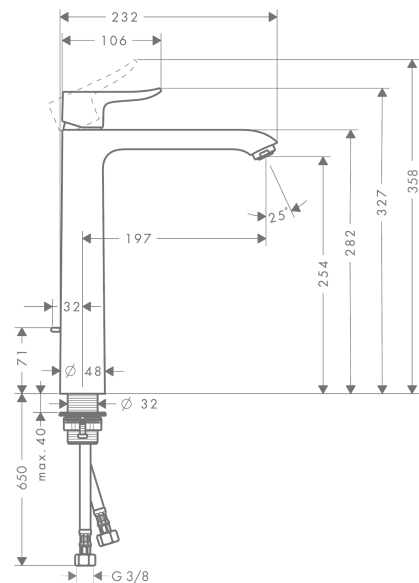

### Single lever basin mixer 260 for washbowls with pop-up waste set

Surfaces: **Chrome** Article Number: **31082000**

##### product features

- consists of: single lever basin mixer, waste set
- ComfortZone 260
- projection 197 mm
- normal spray
- flow rate at 3 bar: 5 l/min
- ceramic cartridge
- temperature limitation adjustable
- suitable for continuous flow water heaters
- pop-up waste set G 1¼
- material waste set: metal
- connection type: G ¾ connections
- connection dimension: DN15

#### Scale drawing