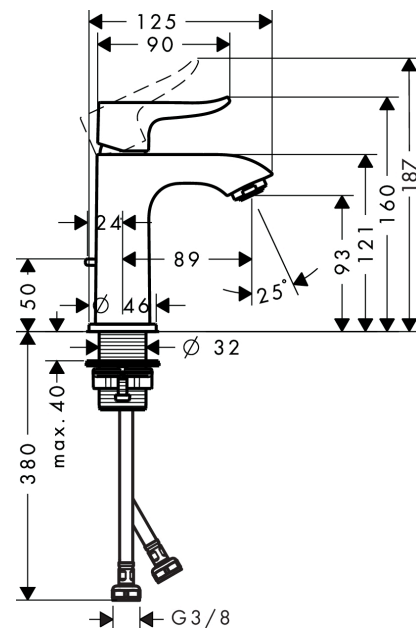

Metris

Single lever basin mixer 100 for hand washbasins with pop-up waste set

Surfaces: **Chrome** Article Number: **31088000**

Description

product features

- consists of: single lever basin mixer, waste set
- ComfortZone 100
- projection 89 mm
- normal spray
- flow rate at 3 bar: 5 l/min
- ceramic cartridge
- temperature limitation adjustable
- suitable for continuous flow water heaters
- pop-up waste set G 1¼
- material waste set: metal
- connection type: G ¾ connections
- connection dimension: DN15

Technology

Product image

Scale drawing

Flowchart