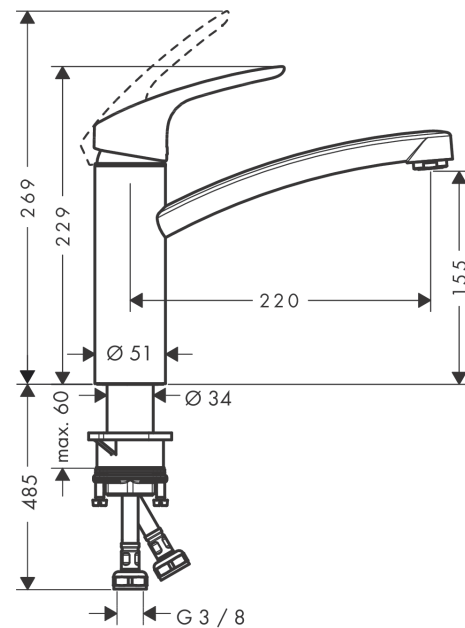

Focus M41

Single lever kitchen mixer 160, 1jet

Surfaces: **Stainless Steel Finish** Article Number: **31806800**

Description

product features

- ComfortZone 160
- swivel range 360°
- normal spray
- connection dimension: DN15
- maximum flow rate at 3 bar: 12 l/min
- ceramic cartridge
- connection type: G 3/8 connections
- suitable for continuous flow water heaters

Technology

Product image

Scale drawing

Flowchart