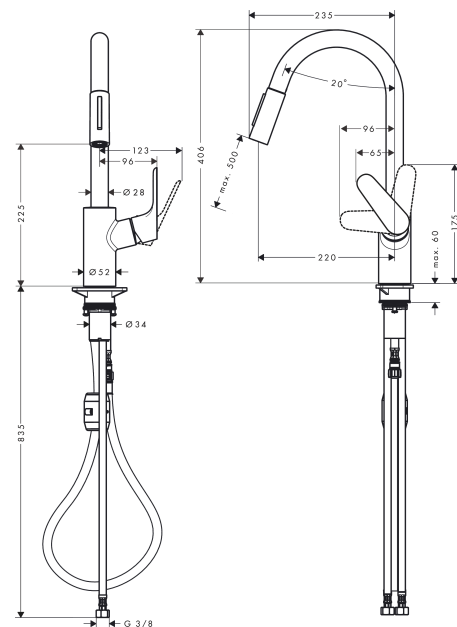

Focus M41

Single lever kitchen mixer 240, pull-out spray, 2jet

Surfaces: **Chrome** Article Number: **31815000**

Description

product features

- ComfortZone 240
- swivel range adjustable in 2 steps to 110° or 150°
- laminar spray and shower spray
- lockable shower spray, spray returns through pressing spray diverter
- MagFit magnetic shower support
- quick connect hose
- connection dimension: DN15
- maximum flow rate at 3 bar: 10 l/min
- ceramic cartridge
- connection type: G 3/8 connections
- integrated non-return valve
- suitable for continuous flow water heaters

Technology

Product image

Scale drawing

Flowchart