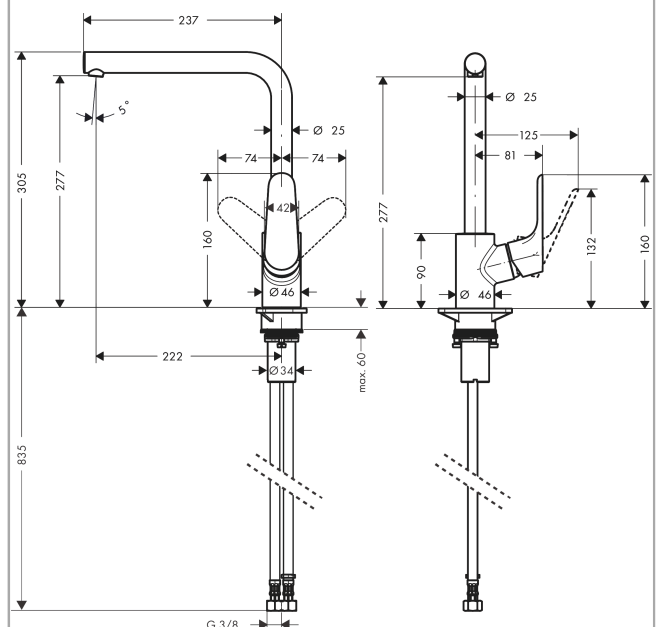

### Single lever kitchen mixer 280, 1jet

Surfaces: **Chrome** Article Number: **31817000**

##### product features

- handle can be positioned on the right or left
- ComfortZone 280
- swivel range adjustable in 3 steps 110°, 150° or 360°
- normal spray
- connection dimension: DN15
- maximum flow rate at 3 bar: 12 l/min
- ceramic cartridge
- connection type: G 3/8 connections
- suitable for continuous flow water heaters

#### Scale drawing