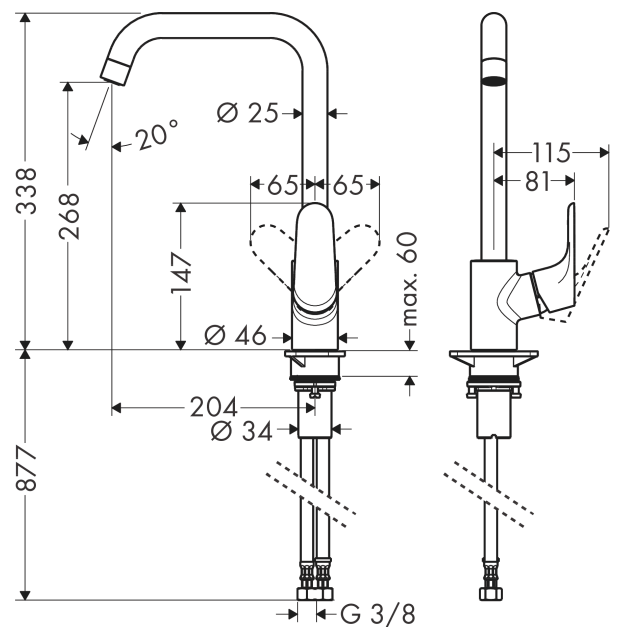

Focus M41

Single lever kitchen mixer 260, 1jet

Surfaces: **Stainless Steel Finish** Article Number: **31820800**

Description

product features

- handle can be positioned on the right or left
- ComfortZone 260
- swivel range adjustable in 3 steps 110°, 150° or 360°
- normal spray
- connection dimension: DN15
- maximum flow rate at 3 bar: 12 l/min
- ceramic cartridge
- connection type: G 3/8 connections
- suitable for continuous flow water heaters

Technology

Product image

Scale drawing

Flowchart