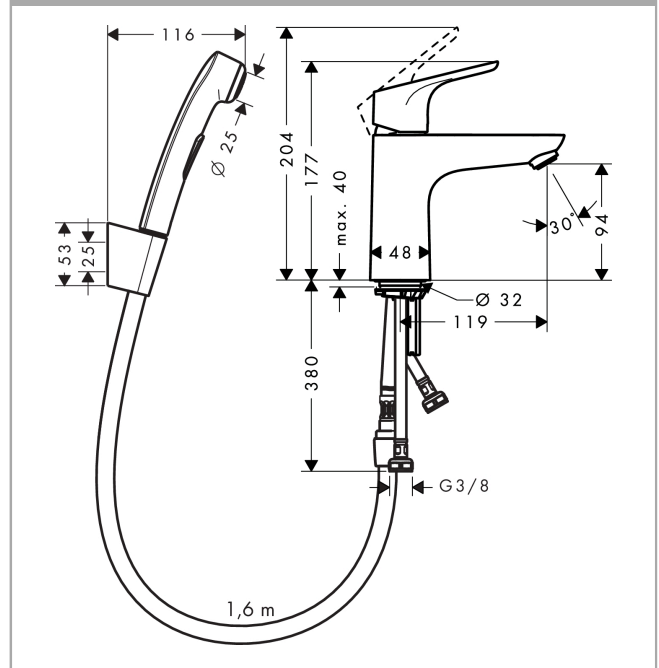

Focus

Single lever basin mixer 100 with bidette hand shower and shower hose 160 cm

Surfaces: **Chrome** Article Number: **31927000**

Description

product features

- consists of: single lever basin mixer, bidette hand shower, shower holder, shower hose, waste set
- projection 119 mm
- normal spray
- spray type Bidette: shower spray
- flow rate at 3 bar: 5 l/min
- ceramic cartridge
- temperature limitation adjustable
- suitable for continuous flow water heaters
- push-open waste set G 1¼
- connection type: G ¾ connections
- connection dimension: DN15

Technology

Product image

Scale drawing

Flowchart