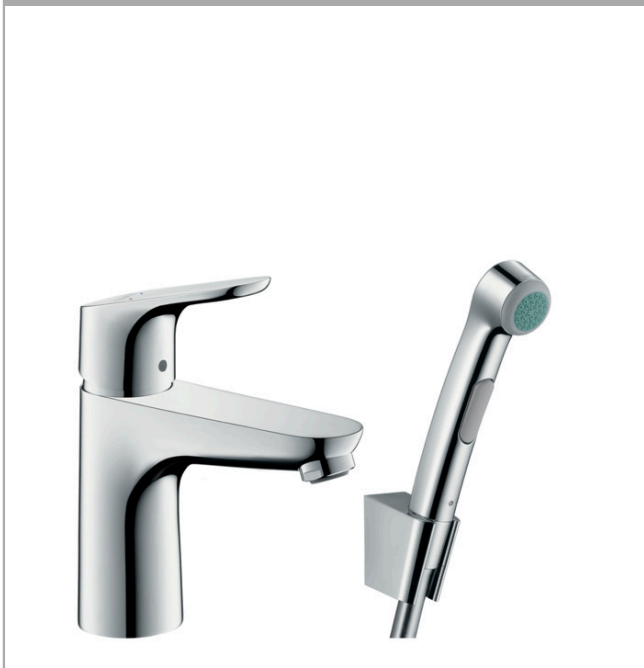

Focus

Single lever basin mixer 100 with bidette hand shower and shower hose 160 cm

Surfaces: **Chrome** Article Number: **31927000**

Description

product features

- consists of: single lever basin mixer, bidette hand shower, shower holder, shower hose, waste set
- projection 119 mm
- normal spray
- spray type Bidette: shower spray
- flow rate at 3 bar: 5 l/min
- ceramic cartridge
- temperature limitation adjustable
- suitable for continuous flow water heaters
- push-open waste set G 1¼
- connection type: G ¾ connections
- connection dimension: DN15

Technology

Product image

Scale drawing

Flowchart