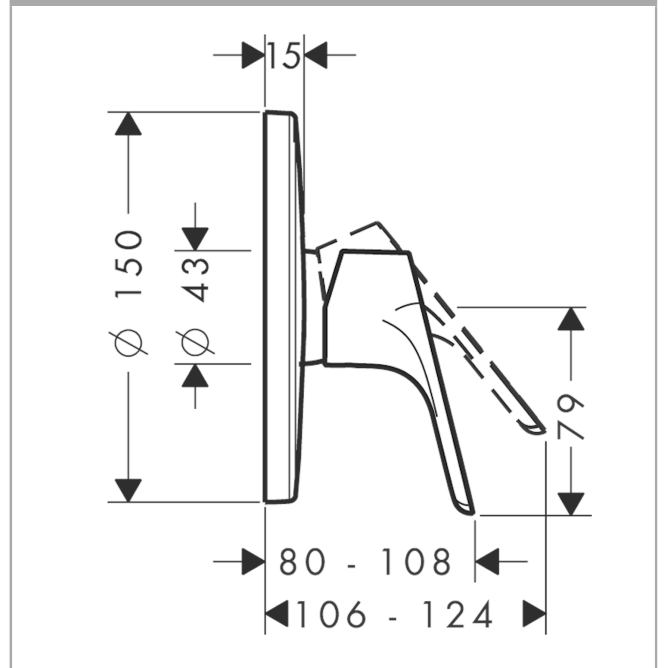

**Focus**

**Single lever shower mixer for concealed installation**

Surfaces: **Chrome** Article Number: **31965000**

**Description**

**product features**

- 1 function
- connection type: basic set
- flow rate at 3 bar: 29.3 l/min
- ceramic cartridge
- min. operating pressure: 1 bar
- max. operating pressure: 10 bar
- temperature limitation adjustable

**Product image**

**Scale drawing**

**Flowchart**