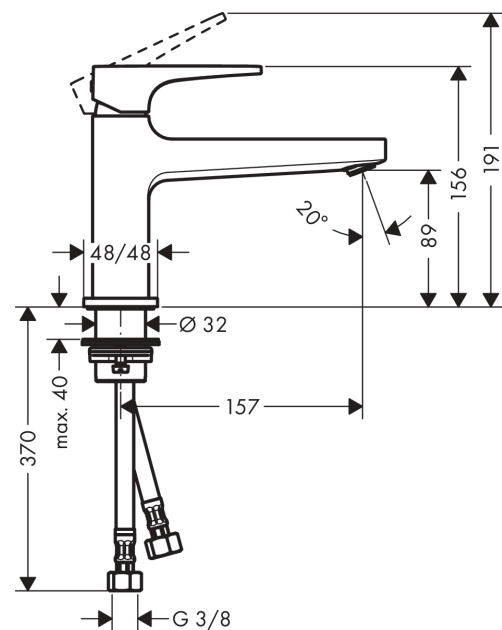

Metropol

Single lever basin mixer 100 with lever handle and push-open waste set

Surfaces: **Chrome** Article Number: **32502000**

Description

product features

- consists of: single lever basin mixer, waste set
- ComfortZone 100
- projection 157 mm
- normal spray
- flow rate at 3 bar: 5 l/min
- ceramic cartridge
- temperature limitation adjustable
- suitable for continuous flow water heaters
- push-open waste set G 1¼
- material waste set: metal
- connection type: G ¾ connections
- connection dimension: DN15

Technology

Design awards

Product image

Scale drawing

Flowchart