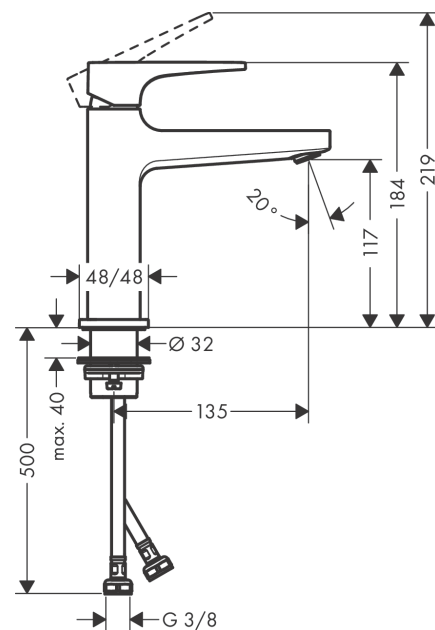

Metropol

Single lever basin mixer 110 with lever handle and push-open waste set

Surfaces: **Chrome** Article Number: **32507000**

Description

product features

- consists of: single lever basin mixer, waste set
- ComfortZone 110
- projection 135 mm
- normal spray
- flow rate at 3 bar: 5 l/min
- ceramic cartridge
- temperature limitation adjustable
- suitable for continuous flow water heaters
- push-open waste set G 1¼
- material waste set: metal
- connection type: G ¾ connections
- connection dimension: DN15

Technology

Design awards

Product image

Scale drawing

Flowchart