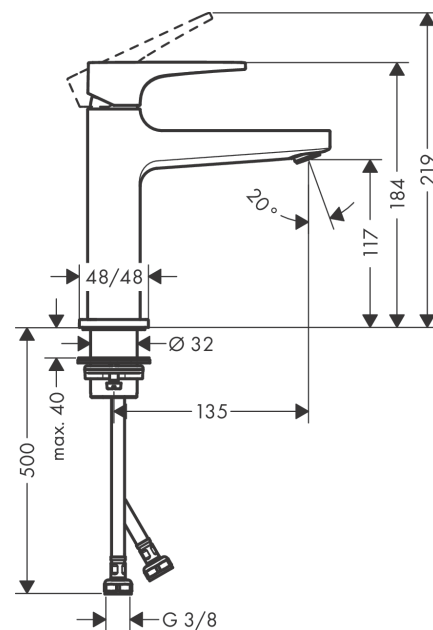

Metropol

Single lever basin mixer 110 with lever handle and push-open waste set

Surfaces: **Matt Black** Article Number: **32507670**

Description

product features

- consists of: single lever basin mixer, waste set
- ComfortZone 110
- projection 135 mm
- normal spray
- flow rate at 3 bar: 5 l/min
- ceramic cartridge
- temperature limitation adjustable
- suitable for continuous flow water heaters
- push-open waste set G 1¼
- material waste set: metal
- connection type: G ¾ connections
- connection dimension: DN15

Technology

Design awards

Product image

Scale drawing

Flowchart