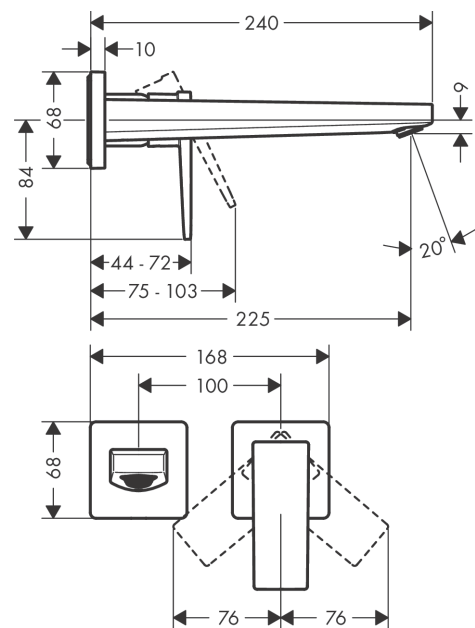

#### product features

- consists of: single lever basin mixer for concealed installation wall-mounted, waste set
- projection: 225 mm
- handle variant: lever handle
- spray type: normal spray
- maximum flow rate at 3 bar: 5 l/min
- ceramic cartridge
- temperature limitation adjustable
- suitable for continuous flow water heaters
- non-closing waste set
- material waste set: metal
- connection type: basic set
- connection dimension: DN15
- handle can be positioned on the right or left, depending on the basic set installation
- EU taxonomy: max. 6 l/min - Substantial Contribution (SC) possible

### Scale drawing

**Metropol**  
**Single lever basin mixer for concealed installation wall-mounted with lever handle and spout**  
**22,5 cm**  
 Finish: **Matt Black** Article Number: **32526670**

**Flowchart**

## Spare part list

Year of production: >07/19

Pos.	Description	Article Number	PC	PU
1	handle	93163670	59	1
2	screw cover	96338000	1	1
3	sleeve	93053670	59	1
4	escutcheon for handle	93161670	61	1
5	nut	93141000	9	1
6	O-ring 26x2	98147000	1	1
7	cartridge, assy	97685000	11	1
8	locking screw for handle	95140000	2	1
9	seal	98865000	8	1
10	adapter for cartridge	95634000	4	1
11	fixing set	97971000	9	1
12	spout 225 mm	93166670	66	1
13	aerator M24x1 (5 l/min)	92996670	58	1
14	service tool	95661000	2	1
15	hollow set screw M5x6	94810000	2	1
16	O-ring 18x1,5	98231000	1	1
17	escutcheon for spout	93162670	59	1
18	connecting thread G½	95626000	10	1
19	O-ring 13x2	98128000	1	1
20	extension set 25 mm for 13622180	31971000	98	1
a	base body	13622180	98	1
b	waste	50001670	98	1
c	adapter for exchanged connections	93819000	16	1