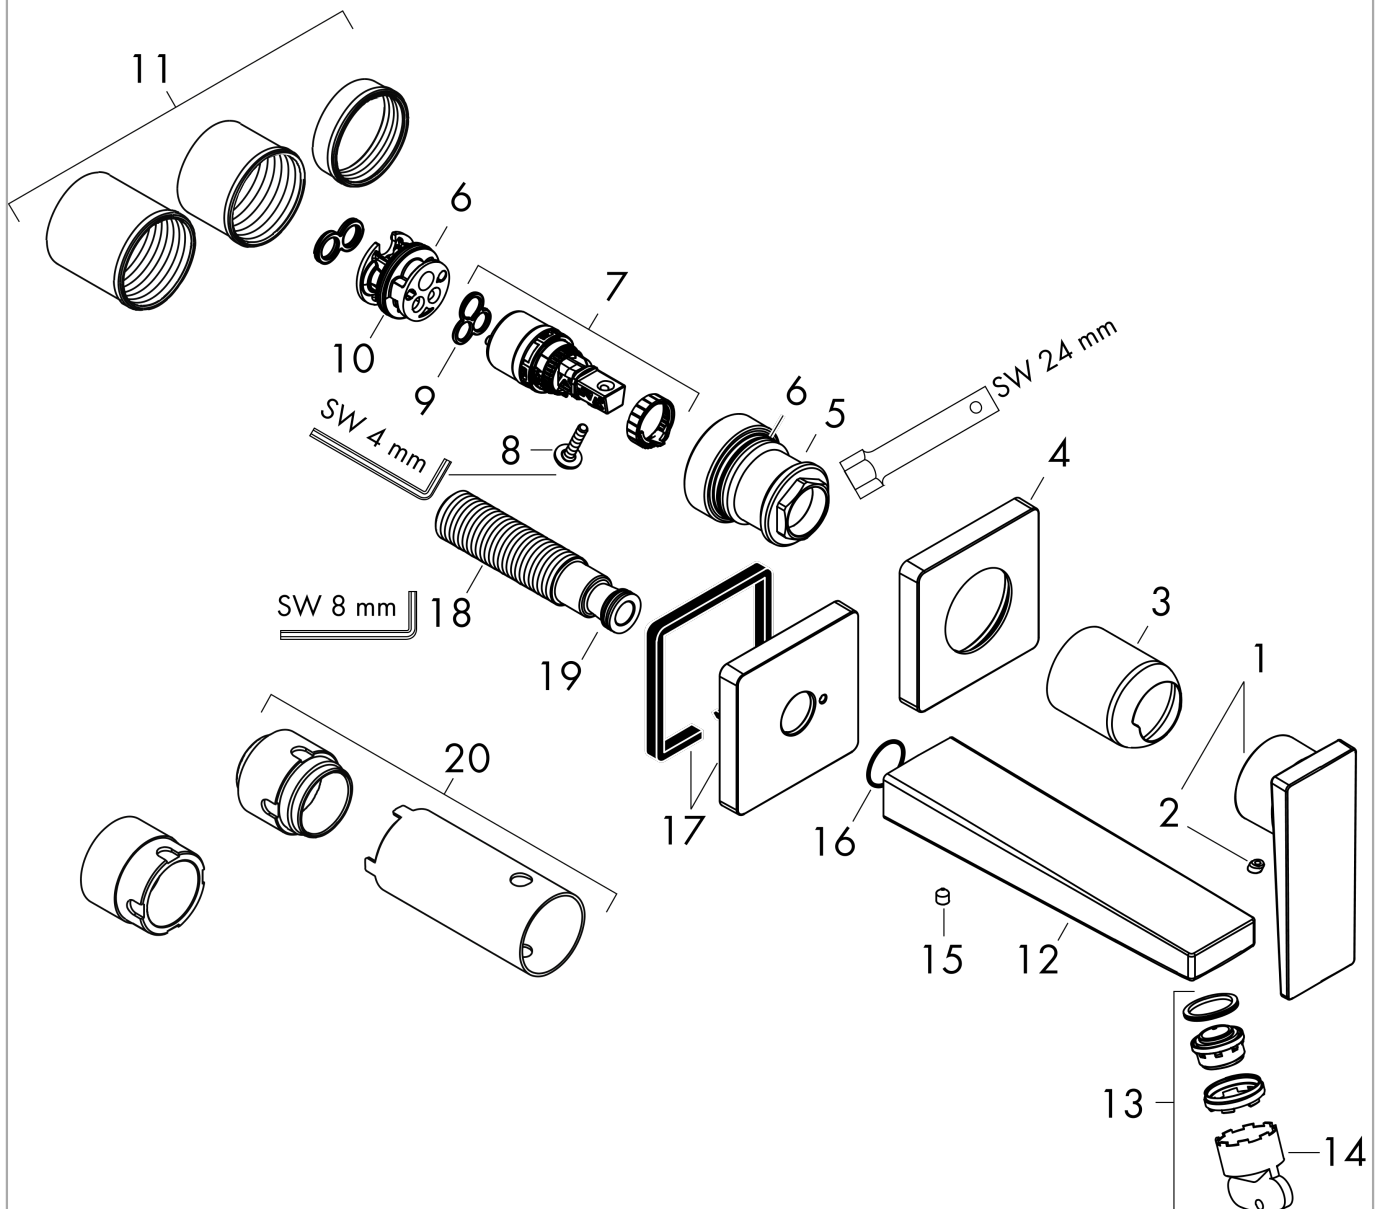

Metropol
Single lever basin mixer for concealed installation wall-mounted with lever handle and spout
22,5 cm
Finish: **Matt Black** Article Number: **32526670**

Exploded Drawing

Year of production: >07/19

Metropol
Single lever basin mixer for concealed installation wall-mounted with lever handle and spout
22,5 cm
Finish: **Matt Black** Article Number: **32526670**

Spare part list

Year of production: >07/19

Pos.	Description	Article Number	PC	PU
1	handle	93163670	59	1
2	screw cover	96338000	1	1
3	sleeve	93053670	59	1
4	escutcheon for handle	93161670	61	1
5	nut	93141000	9	1
6	O-ring 26x2	98147000	1	1
7	cartridge, assy	97685000	11	1
8	locking screw for handle	95140000	2	1
9	seal	98865000	8	1
10	adapter for cartridge	95634000	4	1
11	fixing set	97971000	9	1
12	spout 225 mm	93166670	66	1
13	aerator M24x1 (5 l/min)	92996670	58	1
14	service tool	95661000	2	1
15	hollow set screw M5x6	94810000	2	1
16	O-ring 18x1,5	98231000	1	1
17	escutcheon for spout	93162670	59	1
18	connecting thread G½	95626000	10	1
19	O-ring 13x2	98128000	1	1
20	extension set 25 mm for 13622180	31971000	98	1
a	base body	13622180	98	1
b	waste	50001670	98	1
c	adapter for exchanged connections	93819000	16	1