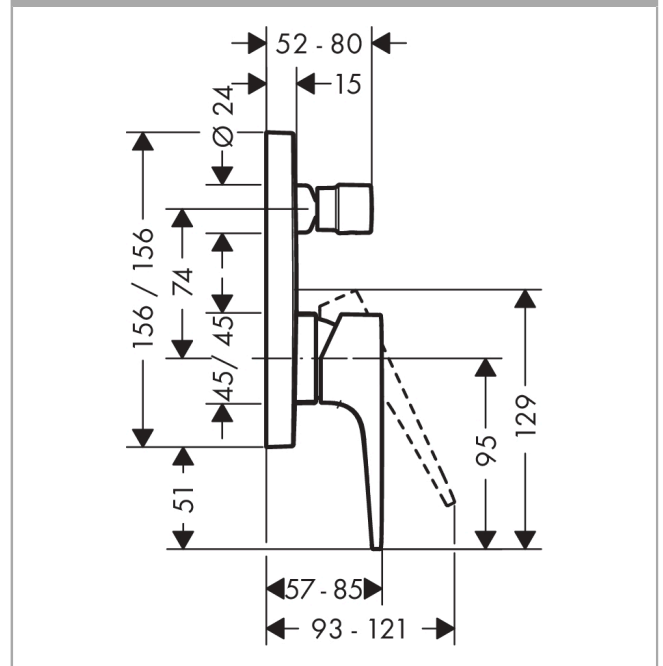

Metropol

Single lever bath mixer for concealed installation with lever handle

Surfaces: **Chrome** Article Number: **32545000**

Description

product features

- connection type: basic set
- ceramic cartridge
- min. operating pressure: 1 bar
- max. operating pressure: 10 bar
- temperature limitation adjustable
- diverter with automatic resetting
- non-return valve
- with silencer

Product image

Scale drawing

Flowchart