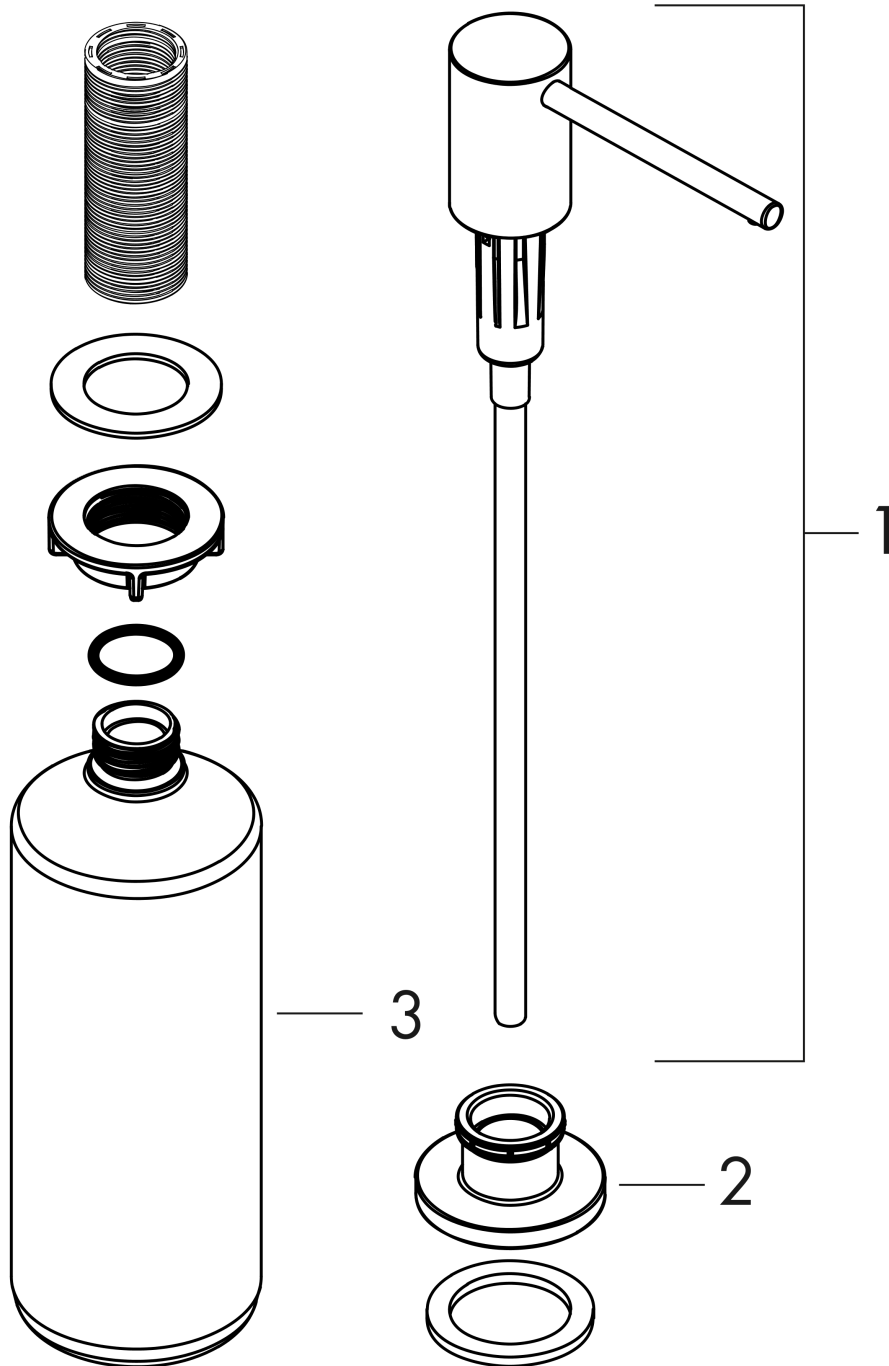

A41 Soap-/ lotion dispenserFinish: **Chrome** Article Number: **40438000****Description****product features**

- suitable for matched design to selected kitchen mixers
- projection 91 mm
- material: durable metal construction
- non-corroding outlet pipe
- filling capacity 500 ml
- dosage 2 ml
- easy to fill up from the top
- for installation in worktops up to 55 mm
- easy and save installation without tools needed
- mounting hole with 28 - 35 mm diameter needed

Product image**Scale drawing**

A41 Soap-/ lotion dispenser

Finish: **Chrome** Article Number: **40438000**

Exploded Drawing

Year of production: >10/18

A41 Soap-/ lotion dispenser

Finish: **Chrome** Article Number: **40438000**

Spare part list

Year of production: >**10/18**

Pos.	Description	Article Number	PC	PU
1	pump	93281000	10	1
2	escutcheon	93282000	8	1
3	bottle for lotion dispenser	93278000	6	1