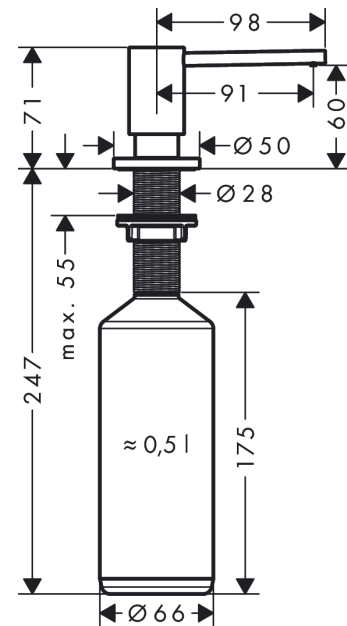

A41 Soap-/ lotion dispenserFinish: **Chrome** Article Number: **40438000****Description****product features**

- suitable for matched design to selected kitchen mixers
- projection 91 mm
- material: durable metal construction
- non-corroding outlet pipe
- filling capacity 500 ml
- dosage 2 ml
- easy to fill up from the top
- for installation in worktops up to 55 mm
- easy and save installation without tools needed
- mounting hole with 28 - 35 mm diameter needed

Product image**Scale drawing**

A41 Soap-/ lotion dispenser

Finish: **Chrome** Article Number: **40438000**

Exploded Drawing

Year of production: >10/18

A41 Soap-/ lotion dispenser

Finish: **Chrome** Article Number: **40438000**

Spare part list

Year of production: >**10/18**

Pos.	Description	Article Number	PC	PU
1	pump	93281000	10	1
2	escutcheon	93282000	8	1
3	bottle for lotion dispenser	93278000	6	1